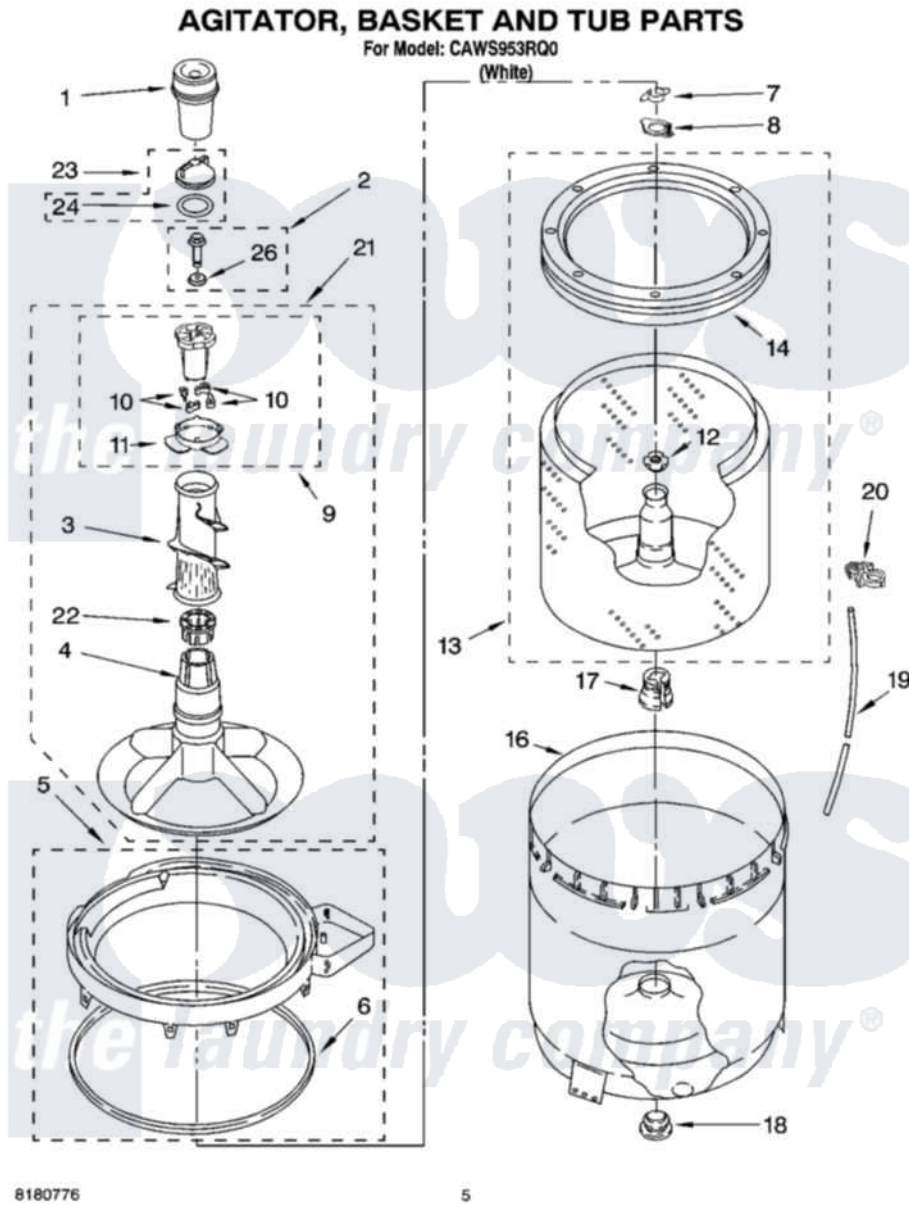

Whirlpool CAWS953RQ0 03 - AGITATOR, BASKET AND TUB PARTS

Whirlpool Residential Whirlpool CAWS953RQ0 Washer Parts Parts Diagram 03 - AGITATOR, BASKET AND TUB PARTS

[Click on the part number to view part](#)

Item	Original Part Number	Replaced By	Status	Part Description
1	63580			Dispenser, Fabric Softener
2	358237			Screw And Washer
3	3348752			Mover, Clothes
4	3347288			Agitator
5	8528150	W10445870		Ring-Tub
6	3976308			Gasket, Tub Ring
7	3354845			Clip, Agitator
8	8543666			Washer, Agitator
9	3363663	285811		Cam-Agitator
10	3366877	80040		Dog-Agitator
11	3363661			Bearing, Driven Cam
12	21366			Nut, Spanner
13	8526016	W10389328		Clothes Container, Assembly
14	8519788	387240		Ring, Balance
16	63849			Strain Relief, Power Cord
17	389140			Tub Block, Basket Drive

18	383727		Gasket, Centerpodt
19	3347780	353244	Hose, Pressure Switch
20	2219077		Clip, Pressure Switch Hose
21	3348117	285565	Agitator
22	3350389	285587	Washer
23	3347290	W10074580	Cap, Barrier
24	3348855	W10072840	Fabric Softener
26	3949550		Washer