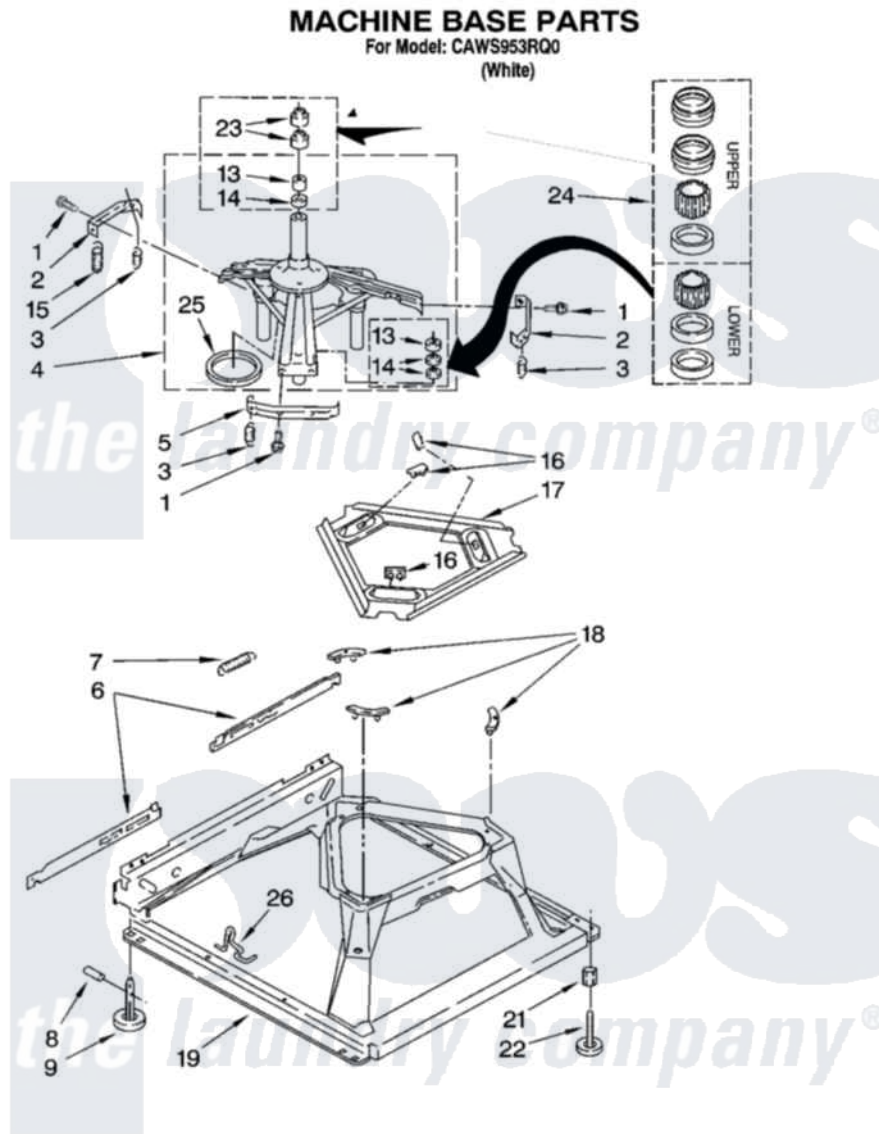

# Whirlpool CAWS953RQ0 05 - MACHINE BASE PARTS

8

8180776

Whirlpool [Residential Whirlpool CAWS953RQ0 Washer Parts](#) Parts Diagram 05 - MACHINE BASE PARTS  
Click on the part number to view part

Item	Original Part Number	Replaced By	Status	Part Description
1	<a href="#">3400076</a>			Screw, Bracket Mounting
2	<a href="#">64067</a>			Bracket, Spring Outer
3	<a href="#">63907</a>			Spring, Suspension
4	8575214	<a href="#">280184</a>		Support
5	<a href="#">64065</a>			Bracket, Spring Outer
6	<a href="#">63466</a>			Link, Leveling Mechanism
7	62597	<a href="#">8316845</a>		Spring
8	<a href="#">62837</a>			Pin, Knurled
9	62596	<a href="#">285244</a>		Feet-Leveling
13	3347047	<a href="#">8546455</a>		Bearing, Centerpost
14	357409	<a href="#">359449</a>		Seal, Agitator Shaft
15	388492	<a href="#">W10250667</a>		Spring, Counterweight
16	62568	<a href="#">285219</a>		Pad
17	<a href="#">3946509</a>			Plate, Suspension
18	3363660	<a href="#">285744</a>		Pad
19	3946512	<a href="#">285771</a>		Base

21	<a href="#">3359452</a>		Nut, Lock
22	389102	<a href="#">W10001130</a>	Foot, Leveling
23	356934	<a href="#">8577376</a>	Seal, Centerpost
24	<a href="#">285203</a>		Centerpost Bearing Kit
25	<a href="#">63134</a>		Ring, Sound Deadening
26	63806	<a href="#">W10145155</a>	Retainer, Suspension Spring