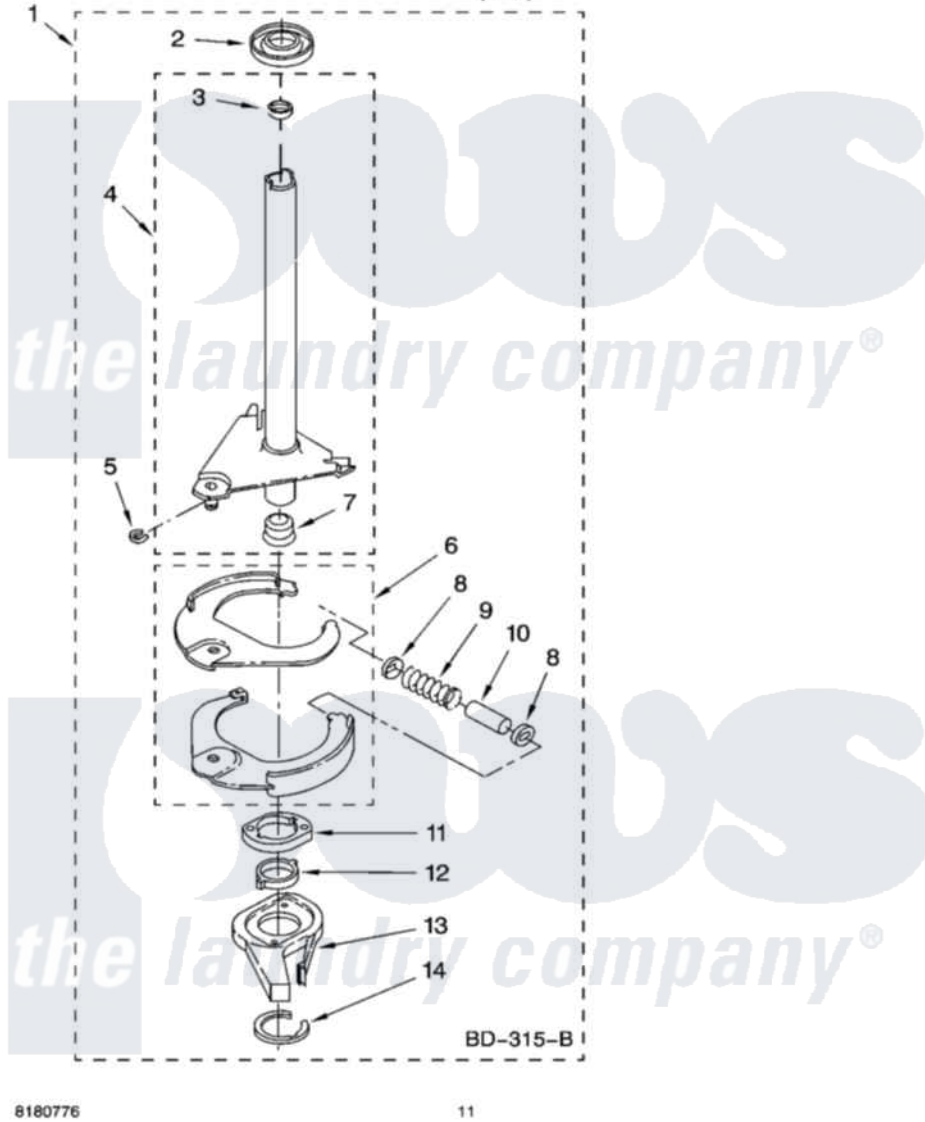

# Whirlpool CAWS953RQ0 07 - BRAKE AND DRIVE TUBE PARTS

## BRAKE AND DRIVE TUBE PARTS

For Model: CAWS953RQ0  
(White)

8180776

11

Whirlpool Residential Whirlpool CAWS953RQ0 Washer Parts Parts Diagram 07 - BRAKE AND DRIVE TUBE PARTS  
Click on the part number to view part

Item	Original Part Number	Replaced By	Status	Part Description
1	388952	<a href="#">285792</a>		Basketdrive
2	<a href="#">62658</a>			Ring, Thrust
3	<a href="#">356427</a>			Seal, Spin Pinion
4	64027	<a href="#">64208</a>		Tube-Spin
5	64035	<a href="#">W10083190</a>		Ring, Retaining
6	64232	<a href="#">285438</a>		Shoe-Brake
7	62703	<a href="#">8546462</a>		"T" Bearing, Spin Tube
8	3353956	<a href="#">285658</a>		Sleeve
9	387806		Not Available	Spring, Brake
10	3355360	<a href="#">285658</a>		Sleeve
11	661516	<a href="#">8546461</a>		Cam, Brake Release
12	<a href="#">63022</a>			Sleeve, Cam
13	64194	<a href="#">285790</a>		Lining
14	90368	<a href="#">W10083200</a>		Ring, Retaining
"	BLANK		Not Available	Following Parts Not Illustrated
"	<a href="#">285208</a>			Lubricant