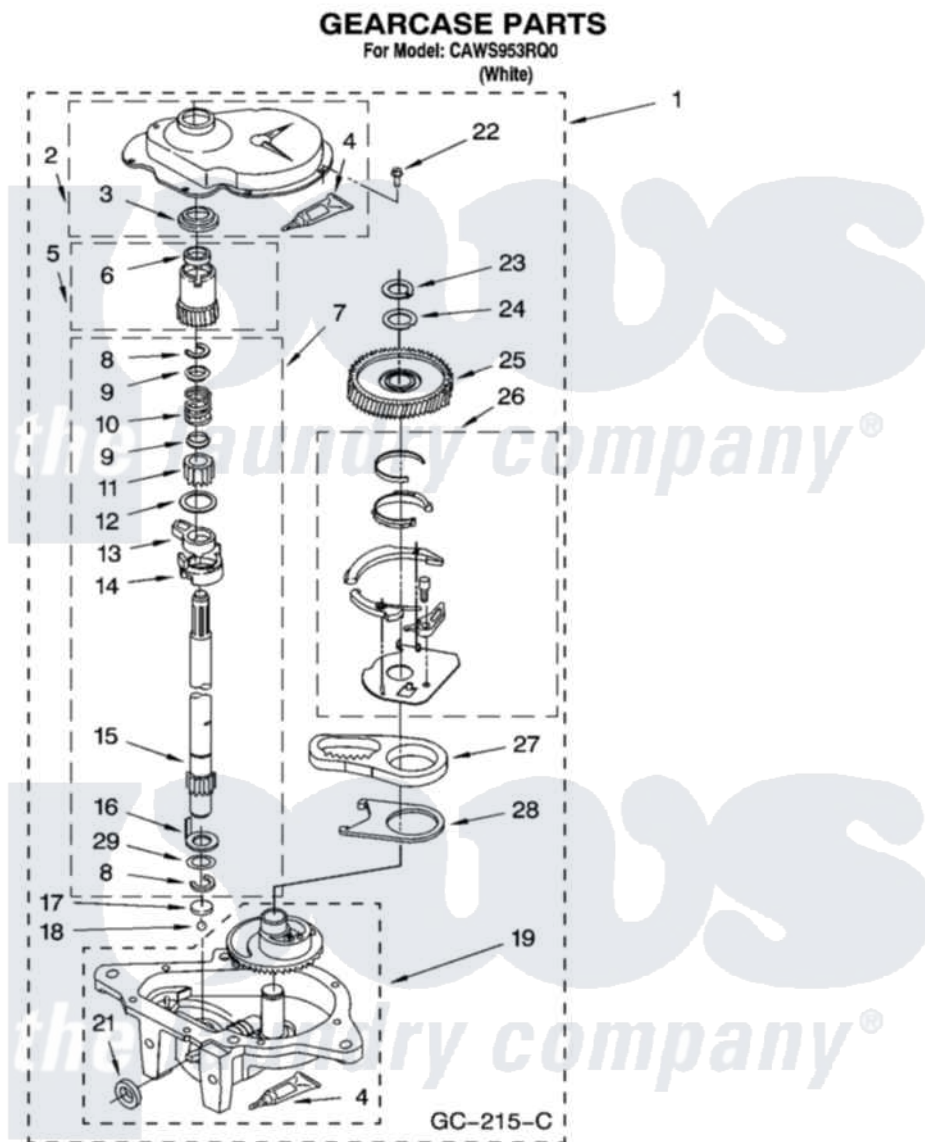

Whirlpool CAWS953RQ0 08 - GEARCASE PARTS

12

8180776

Whirlpool [Residential Whirlpool CAWS953RQ0 Washer Parts](#) Parts Diagram 08 - GEARCASE PARTS
Click on the part number to view part

Item	Original Part Number	Replaced By	Status	Part Description
1	3360630	3360629		Gearcase
2	285202			Cover, Gearcase
3	3349985			Seal, Gearcase Cover
4	285195			Sealer Sealer, Gasket
5	63320	285362		Gear and Pinion
6	356427			Seal, Spin Pinion
7	389387			Shaft, Agitator
8	90369		Not Available	Ring, Retaining (2)
9	62677			Retainer, Spring
10	62676			Spring, Agitator
11	63273	285509		Shaft, Agitator
12	62619			Washer, Agitator Gear
13	62580	285206		Cam-Agitator
14	62581	285206		Cam-Agitator
15	285509			Shaft, Agitator
16	62618			Washer, Cam Thrust

17	16018	285205	Bearing
18	85529	285205	Bearing
19	389230	285515	Gearcase
21	285352		Seal Kit, Thrust Plug
22	3351614		Screw, Gearcase Cover Mounting
23	3362552	285765	Ring-Retr
24	285735	285766	Washer Kit, Thrust
25	62570	285362	Gear and Pinon
26	388253	999516	Shelf-Glas
27	3349296	8546456	Rack, Connecting
28	62621		Actuator, Shift
29	388815		Washer, Intermediate 1 3976263 Miscellaneous Parts Bag 2 3976300 Washer, Inlet Hose 3 3366913 Clamp, Hose