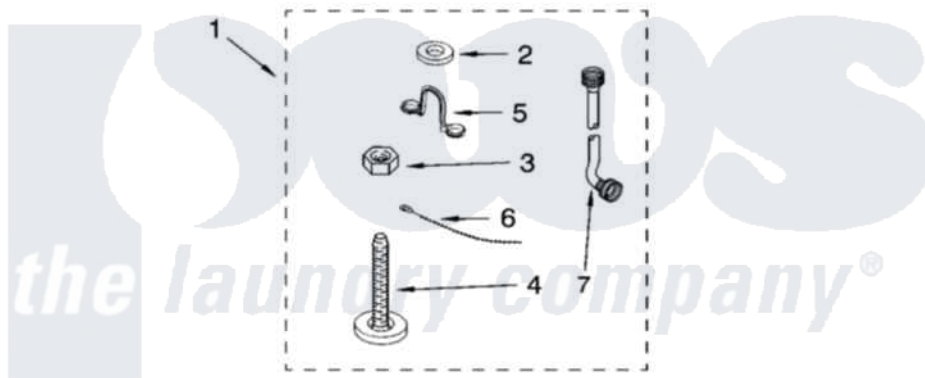

Whirlpool CAWS953RQ0 10 - MISCELLANEOUS PARTS, OPTIONAL PARTS (NOT INCLUDED)

MISCELLANEOUS PARTS

For Model: CAWS953RQ0
(White)

Whirlpool [Residential Whirlpool CAWS953RQ0 Washer Parts](#) Parts Diagram 10 - MISCELLANEOUS PARTS, OPTIONAL PARTS (NOT INCLUDED).
Click on the part number to view part

Item	Original Part Number	Replaced By	Status	Part Description
1	3957361			Miscellaneous Parts Bag
2	3976300	16123		Washer Inlet-Hose Miscellaneous Parts Must be Ordered Separately.
3	3359452			Nut, Lock
4	389102	W10001130		Foot, Leveling
5	8541672	8577378		U-Bend, Drain Hose
6	3347868	W10339879		Tie, Cable
7	8571377	89503		Hose-Inlet
"	8571378	89503		Hose-Inlet
"	72017			Paint, Touch-Up
"	350938			Paint, Pressurized Spray B
"	350930			Paint, Pressurized Spray B
"	799344			Paint, Touch-Up)
"	BLANK		Not Available	OIL