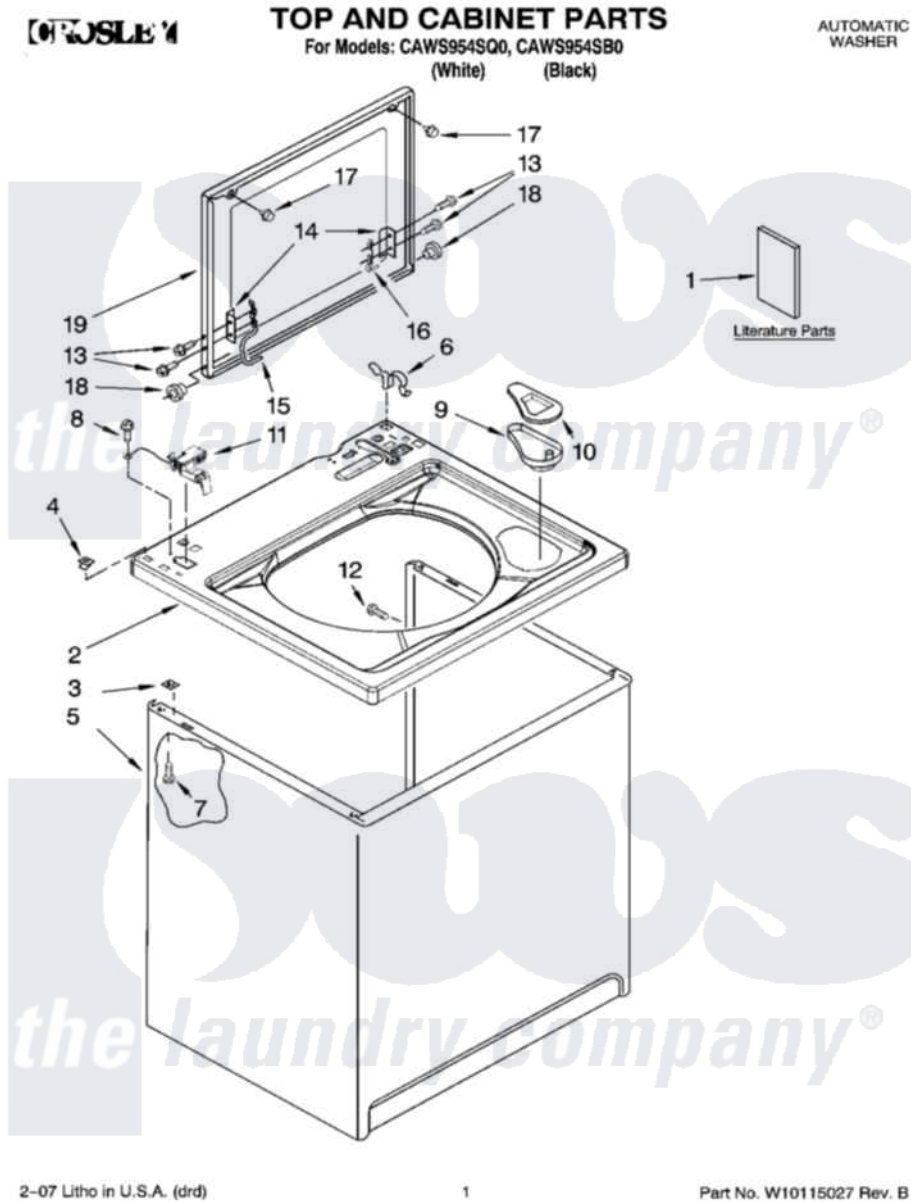

Whirlpool CAWS954SB0 01 - TOP AND CABINET PARTS

2-07 Litho in U.S.A. (drd)

1

Part No. W10115027 Rev. B

[Whirlpool Residential Whirlpool CAWS954SB0 Washer Parts](#) Parts Diagram 01 - TOP AND CABINET PARTS

[Click on the part number to view part](#)

Item	Original Part Number	Replaced By	Status	Part Description
1	W10044800			Installation Instructions
"	8578242		Not Available	Use & Care Guide
"	3955926		Not Available	Feature Sheet
"	W10023797		Not Available	Energy Guide
"	8578911		Not Available	Wiring Diagram
2	8543451	8543447		Top
"	8543450			Top
3	62750			Spacer, Cabinet To Top (4)
4	357213			Nut, Push-In
5	63424			Cabinet
"	3954788			Cabinet
6	62780			Clip, Top And Cabinet And Rear Panel
7	3390631			Screw, 10-16 X 3/8
8	3351614			Screw, Gearcase Cover Mounting
9	8519517			Dispenser, Bleach

10	3955788		Cover, Dispenser
11	8318084		Switch, Lid
12	3357011	308685	Side Trim)
13	W10119828		Screw, Lid Hinge Mounting
14	21097		Pad, Lid Hinge
15	8559336	W10225136	Hinge 7 Pad Assembly
16	91770		Hinge, Lid
17	9724509		Bumper, Lid
18	8319539		Bearing, Lid Hinge
19	8579733	W10193861	Lid
"	8580011	3957608	Lid