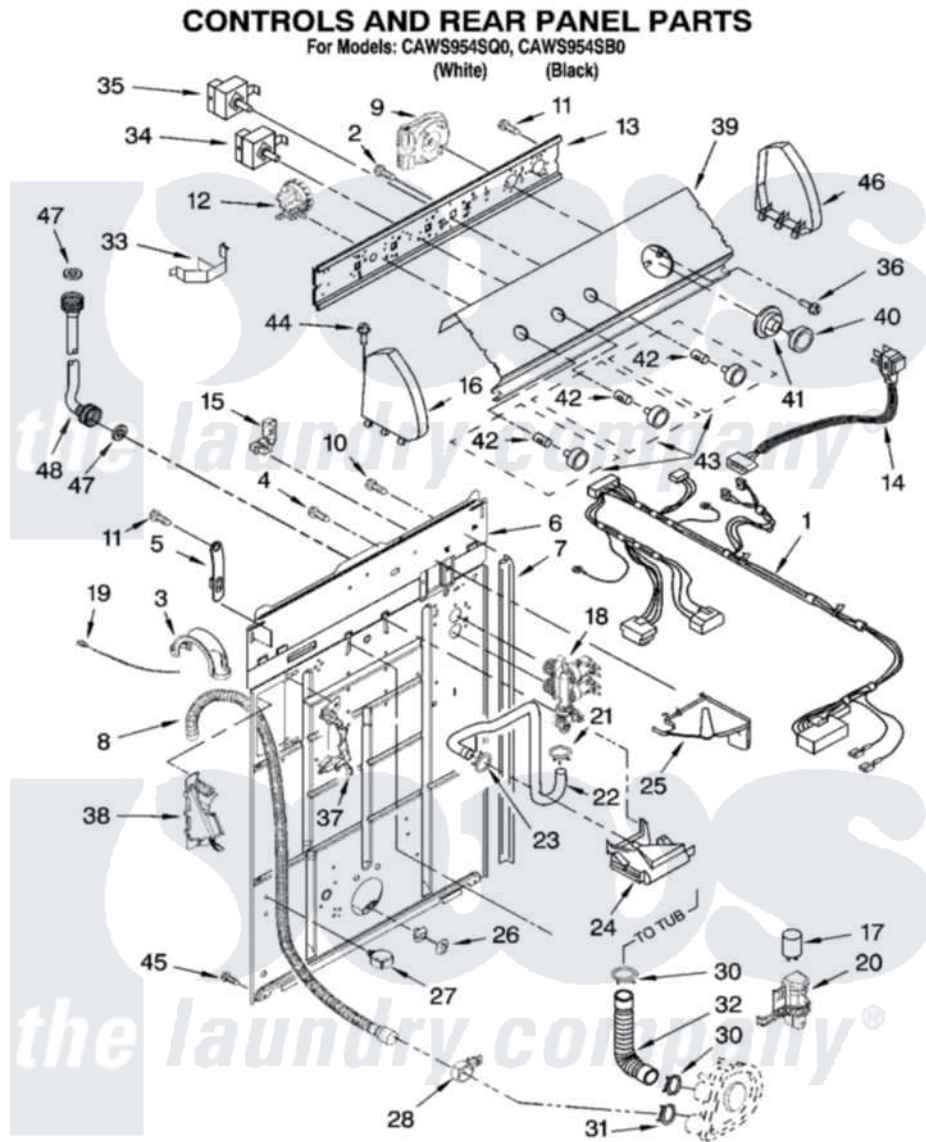

# Whirlpool CAWS954SB0 02 - CONTROLS AND REAR PANEL PARTS

W10115027

3

Whirlpool [Residential Whirlpool CAWS954SB0 Washer Parts](#) Parts Diagram 02 - CONTROLS AND REAR PANEL PARTS

[Click on the part number to view part](#)

Item	Original Part Number	Replaced By	Status	Part Description
1	<a href="#">3958077</a>			Harness, Wiring
2	<a href="#">3400073</a>			Screw, Ground
3	<a href="#">8577378</a>			U-Bend, Drain Hose
4	<a href="#">9740848</a>			Screw, Mixing Valve Mounting
5	<a href="#">8568314</a>			Strap, Console
6	<a href="#">8318015</a>			Panel, Rear
7	<a href="#">62747</a>			Pad, Rear Panel
8	8559373	<a href="#">W10096921</a>		Drain Hose Assembly
9	<a href="#">8577356</a>			Timer, Control
10	<a href="#">3351614</a>			Screw, Gearcase Cover Mounting
11	<a href="#">90767</a>			Screw, 8A X 3/8 HeX Washer Head Tapping
12	8577842	<a href="#">W10339250</a>		Switch-WL
13	<a href="#">3948608</a>			Bracket, Control
14	8578842	<a href="#">285800</a>		Cord-Power