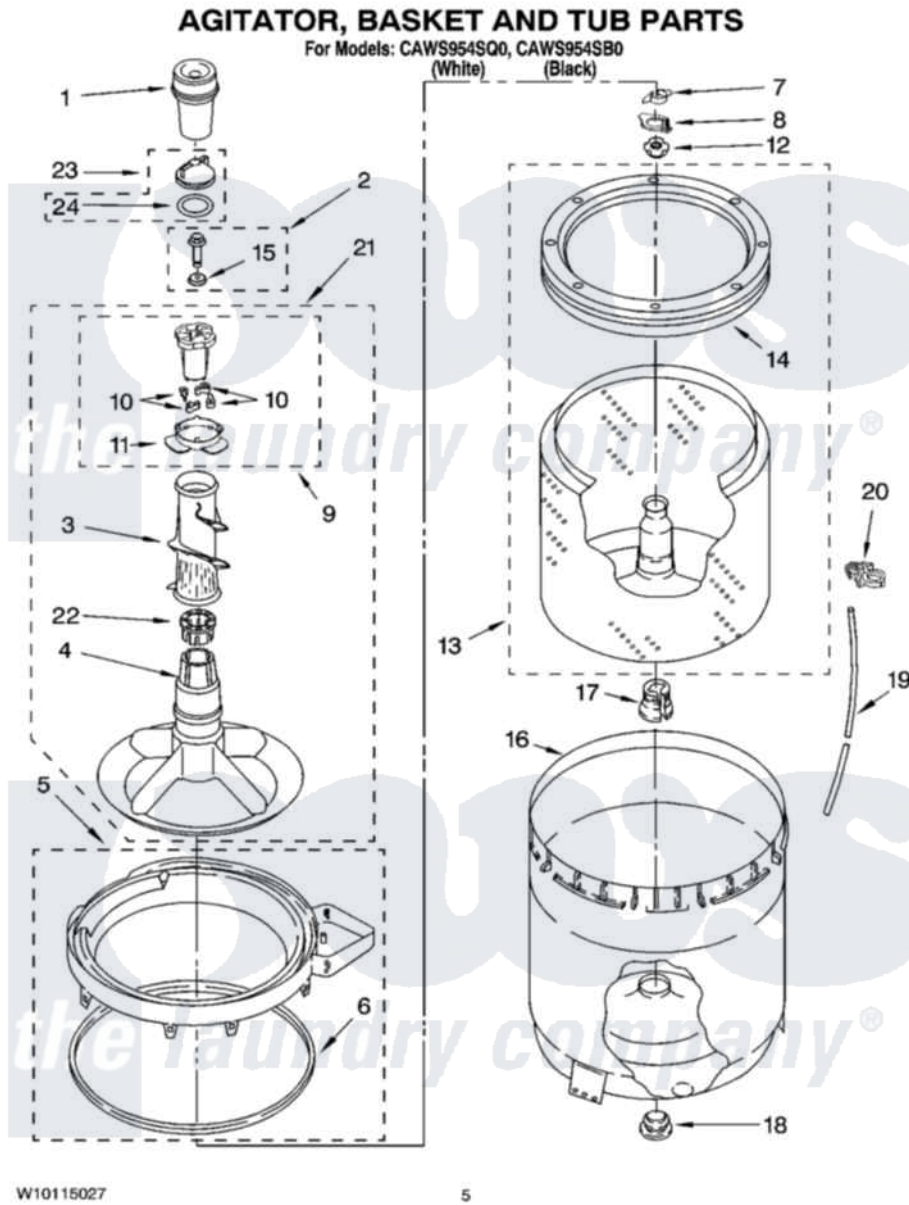

# Whirlpool CAWS954SB0 03 - AGITATOR, BASKET AND TUB PARTS

Whirlpool Residential Whirlpool CAWS954SB0 Washer Parts Parts Diagram 03 - AGITATOR, BASKET AND TUB PARTS

Click on the part number to view part

Item	Original Part Number	Replaced By	Status	Part Description
1	<a href="#">63580</a>			Dispenser, Fabric Softener
2	<a href="#">358237</a>			Screw And Washer
3	<a href="#">3348752</a>			Mover, Clothes
4	<a href="#">3347288</a>			Agitator
5	8528150	<a href="#">W10445870</a>		Ring-Tub
6	<a href="#">3976308</a>			Gasket, Tub Ring
7	<a href="#">3354845</a>			Clip, Agitator
8	<a href="#">8543666</a>			Washer, Agitator
9	3363663	<a href="#">285811</a>		Cam-Agitator
10	3366877	<a href="#">80040</a>		Dog-Agitator
11	<a href="#">3363661</a>			Bearing, Driven Cam
12	<a href="#">21366</a>			Nut, Spanner
13	8526016	<a href="#">W10389328</a>		Clothes Container, Assembly
14	8519788	<a href="#">387240</a>		Ring, Balance
15	<a href="#">3949550</a>			Washer
16	<a href="#">63849</a>			Strain Relief, Power Cord

17	<a href="#">389140</a>		Tub Block, Basket Drive
18	<a href="#">383727</a>		Gasket, Centerpodt
19	3347780	<a href="#">353244</a>	Hose, Pressure Switch
20	<a href="#">2219077</a>		Clip, Pressure Switch Hose
21	3348117	<a href="#">285565</a>	Agitator
22	3350389	<a href="#">285587</a>	Washer
23	3347290	<a href="#">W10074580</a>	Cap, Barrier
24	3348855	<a href="#">W10072840</a>	Fabric Softener