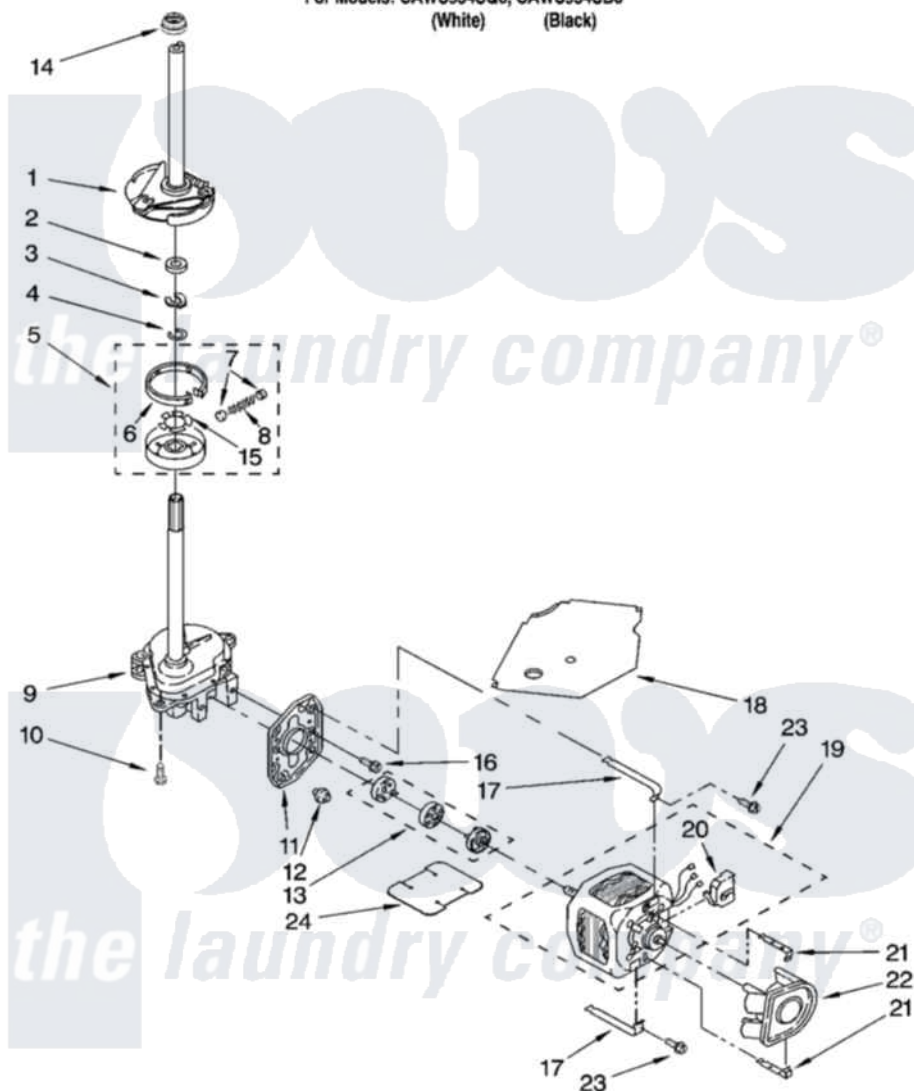

Whirlpool CAWS954SB0 04 - BRAKE, CLUTCH, GEARCASE, MOTOR AND PUMP PARTS

BRAKE, CLUTCH, GEARCASE, MOTOR AND PUMP PARTS

For Models: CAWS954SQ0, CAWS954SB0

(White) (Black)

W10115027

7

Whirlpool [Residential Whirlpool CAWS954SB0 Washer Parts](#) Parts Diagram 04 - BRAKE, CLUTCH, GEARCASE, MOTOR AND PUMP PARTS

[Click on the part number to view part](#)

Item	Original Part Number	Replaced By	Status	Part Description
1	388952	285792		Basketdrive
2	63292			Washer, Spin Tube Thrust
3	62697	W10080230		Ring, Spin Tube Support
4	63283	285353		Ring
5	3951311	285785		Clutch
6	3951308	285790		Lining
7	62646			Cap, Clutch Spring
8	3946792			Spring And Damper Assembly
9	3360630	3360629		Gearcase
10	3357334	3400516		Screw Anti-Rattle
11	62611			Plate, Motor Mount To Gearcase
12	62691			Grommet, Motor
13	3364003	285753A		Coupling
14	8577374			Seal, Centerpost

15	3355454		Clip, Main Drive
16	3400516		Screw Anti-Rattle
17	3349637	W10086010	Retainer, Motor
18	3362089		Shield, Tub To Motor
19	8528157	661600	Motor, Main Drive
20	3952056		Switch, Main Drive Motor
21	8546127		Retainer, Pump
22	3363394		Pump
23	3387485	273556	Screw, 10-16 X 5/8
24	3946532		Shield, Motor