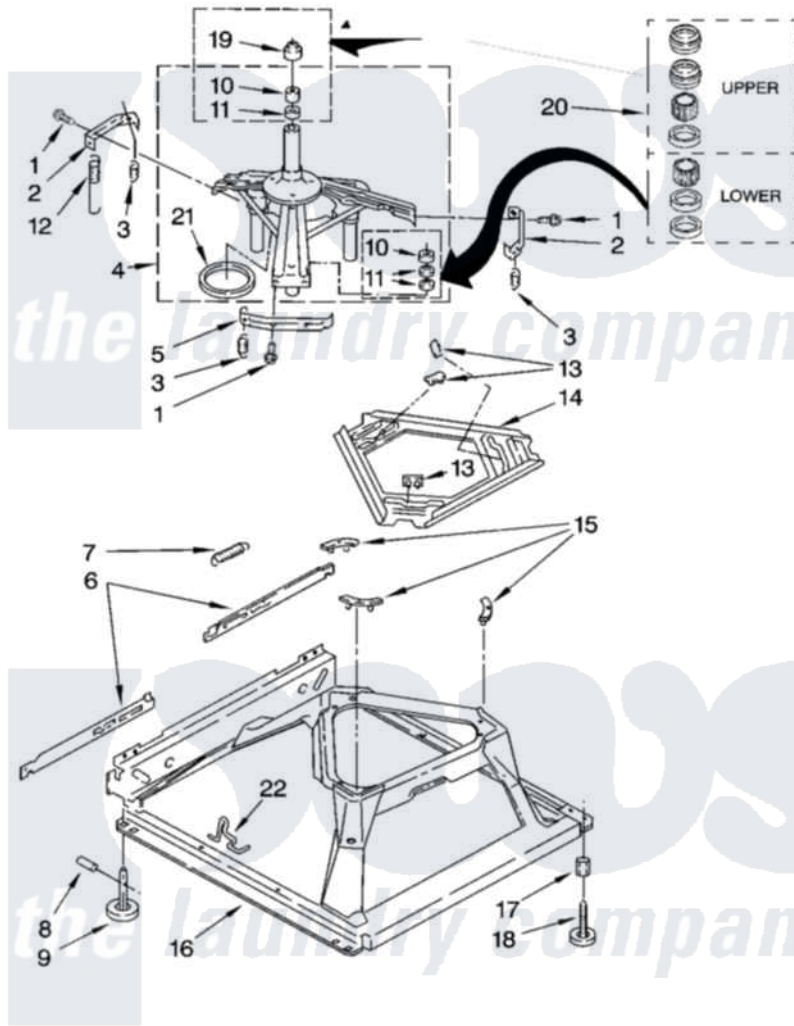

Whirlpool CAWS954SB0 05 - MACHINE BASE PARTS

MACHINE BASE PARTS

For Models: CAWS954SQ0, CAWS954SB0

(White) (Black)

8

W10115027

Whirlpool Residential Whirlpool CAWS954SB0 Washer Parts Parts Diagram 05 - MACHINE BASE PARTS

[Click on the part number to view part](#)

Item	Original Part Number	Replaced By	Status	Part Description
1	3400076			Screw, Bracket Mounting
2	64067			Bracket, Spring Outer
3	63907			Spring, Suspension
4	8575214	280184		Support
5	64065			Bracket, Spring Outer
6	63466			Link, Leveling Mechanism
7	62597	8316845		Spring
8	62837			Pin, Knurled
9	62596	285244		Feet-Leveling
10	8546455			Bearing, Centerpost
11	357409	359449		Seal, Agitator Shaft
12	388492	W10250667		Spring, Counterweight
13	62568	285219		Pad
14	3946509			Plate, Suspension
15	3363660	285744		Pad
16	3946512	285771		Base

17	3359452	Nut, Lock
18	W10001130	Foot, Leveling
19	8577376	Seal, Centerpost
20	285203	Centerpost Bearing Kit
21	63134	Ring, Sound Deadening
22	63806	W10145155 Retainer, Suspension Spring