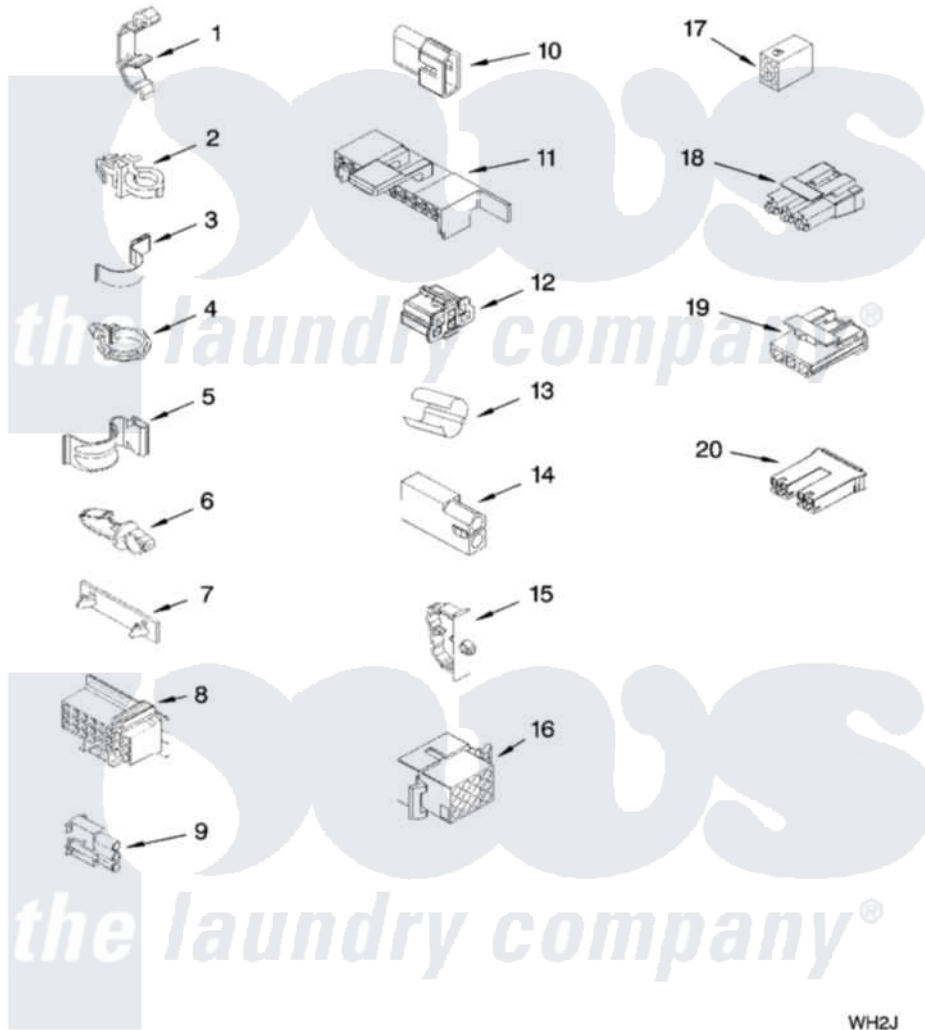

Whirlpool CAWS954SB0 06 - WIRING HARNESS PARTS

WIRING HARNESS PARTS

For Models: CAWS954SQ0, CAWS954SB0
(White) (Black)

W10115027

9

WH2J

Whirlpool [Residential Whirlpool CAWS954SB0 Washer Parts](#) Parts Diagram 06 - WIRING HARNESS PARTS
Click on the part number to view part

Item	Original Part Number	Replaced By	Status	Part Description
1	3349557			Retainer, Harness
2	388498		Not Available	Clip, Harness
3	3347812	8528351		Clip
4	3352501	8559320		Restraint, Hose
5	90016			Clip, Pressure Switch Hose
6	3390496	8281256		Clip, Harness
7	389379			Retainer, Side To Feature Panel
8	3948614			Disconnect Block
"	352089			Timer, Block Disconnect
9	62889			Receptacle, Terminal
10	353424			Plug, Terminal
11	62505			Block, Disconnect
12	3347243			Block, Disconnect
13	63523			Harness, Protector
14	717252			Receptacle, Terminal
15	3352944			Clip, Harness

16	3390423		Not Available	Block, Disconnect (12-Way) (Timer) (Use Term. 94613)
17	3347730		Not Available	Receptacle, (6-Way) (Use Term. 94613)
18	3948617	2172937		Connector
19	3360056			Connector
20	3354925			Block, Connector
"	3354926			Block, Connector