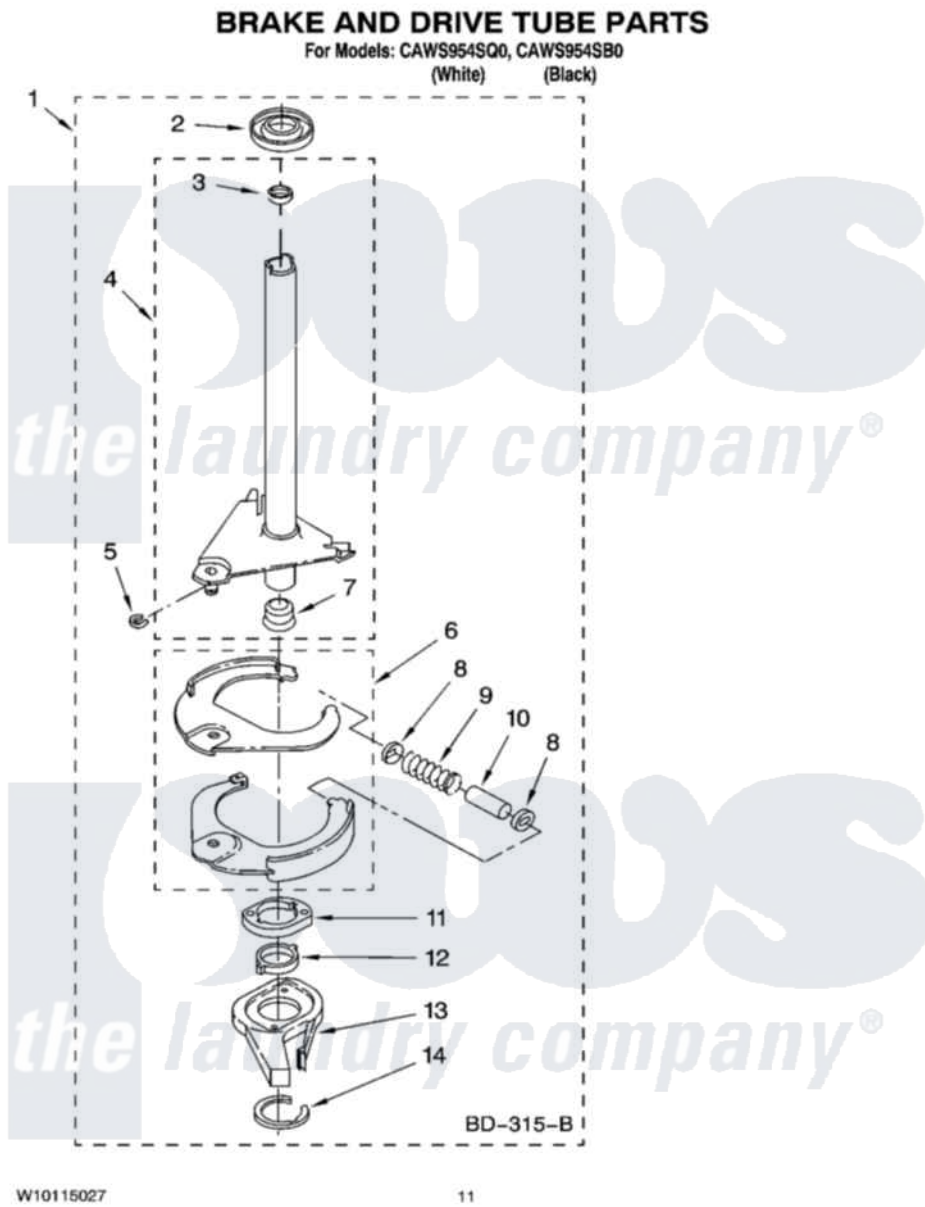

Whirlpool CAWS954SB0 07 - BRAKE AND DRIVE TUBE PARTS

W10115027

11

Whirlpool [Residential Whirlpool CAWS954SB0 Washer Parts](#) Parts Diagram 07 - BRAKE AND DRIVE TUBE PARTS
Click on the part number to view part

Item	Original Part Number	Replaced By	Status	Part Description
1	388952	285792		Basketdrive
2	62658			Ring, Thrust
3	356427			Seal, Spin Pinion
4	64027	64208		Tube-Spin
5	64035	W10083190		Ring, Retaining
6	64232	285438		Shoe-Brake
7	62703	8546462		"T" Bearing, Spin Tube
8	3353956	285658		Sleeve
9	387806		Not Available	Spring, Brake
10	3355360	285658		Sleeve
11	661516	8546461		Cam, Brake Release
12	63022			Sleeve, Cam
13	64194	285790		Lining
14	90368	W10083200		Ring, Retaining
"	BLANK		Not Available	Following Parts Not Illustrated
"	285208			Lubricant