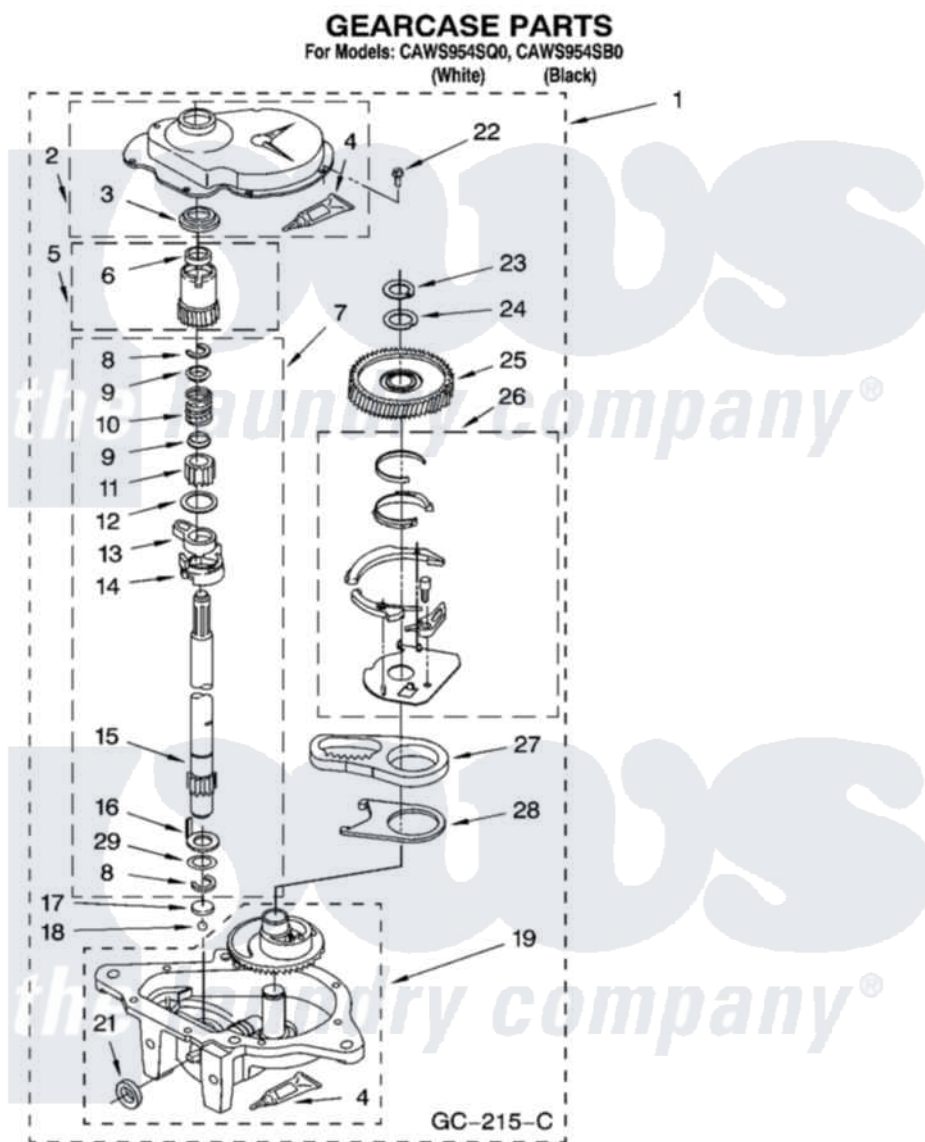

**Whirlpool CAWS954SB0 08 - GEARCASE PARTS, OPTIONAL PARTS  
(NOT INCLUDED)**

12

W10115027

Whirlpool [Residential Whirlpool CAWS954SB0 Washer Parts](#) Parts Diagram 08 - GEARCASE PARTS, OPTIONAL PARTS (NOT INCLUDED)

[Click on the part number to view part](#)

Item	Original Part Number	Replaced By	Status	Part Description
1	3360630	<a href="#">3360629</a>		Gearcase
2	<a href="#">285202</a>			Cover, Gearcase
3	<a href="#">3349985</a>			Seal, Gearcase Cover
4	<a href="#">285195</a>			Sealer Sealer, Gasket
5	63320	<a href="#">285362</a>		Gear and Pinion
6	<a href="#">356427</a>			Seal, Spin Pinion
7	<a href="#">389387</a>			Shaft, Agitator
8	90369		Not Available	Ring, Retaining (2)
9	<a href="#">62677</a>			Retainer, Spring
10	<a href="#">62676</a>			Spring, Agitator
11	63273	<a href="#">285509</a>		Shaft, Agitator
12	<a href="#">62619</a>			Washer, Agitator Gear
13	62580	<a href="#">285206</a>		Cam-Agitator
14	62581	<a href="#">285206</a>		Cam-Agitator
15	<a href="#">285509</a>			Shaft, Agitator