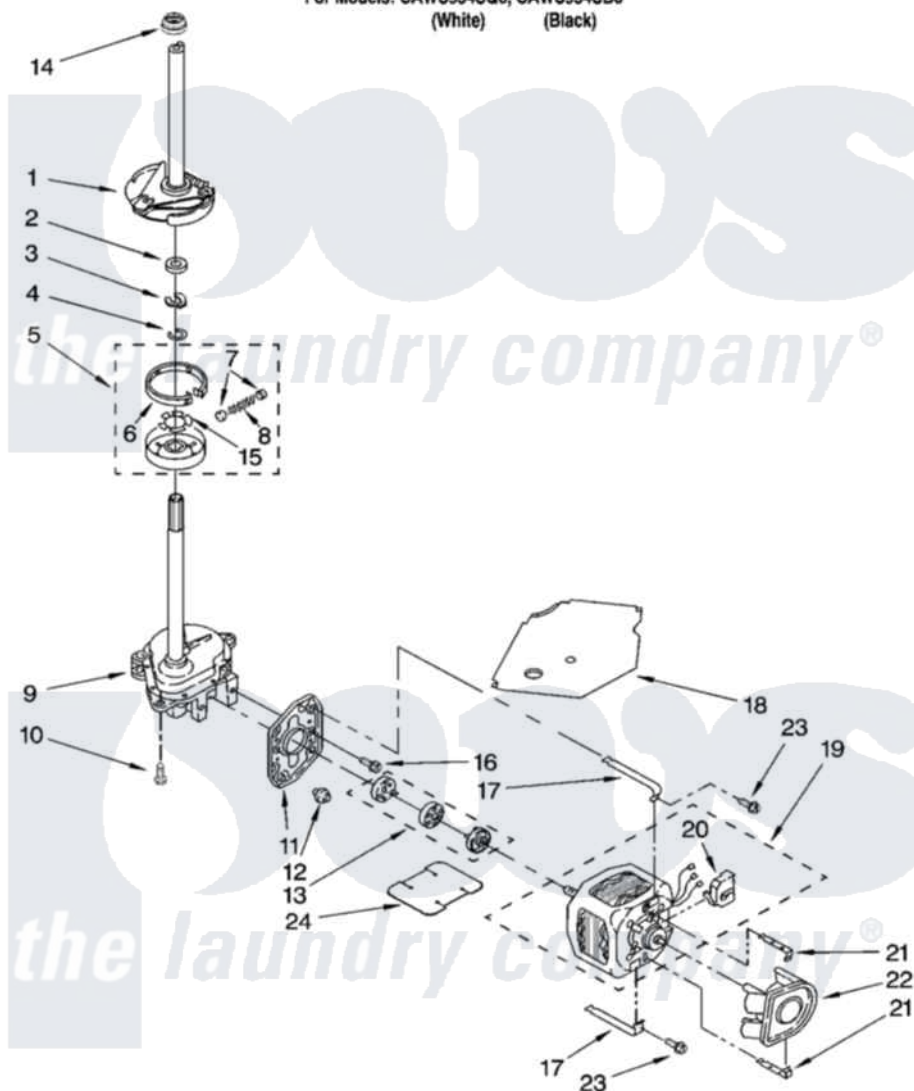

# Whirlpool CAWS954SQ0 04 - BRAKE, CLUTCH, GEARCASE, MOTOR AND PUMP PARTS

## BRAKE, CLUTCH, GEARCASE, MOTOR AND PUMP PARTS

For Models: CAWS954SQ0, CAWS954SB0

(White) (Black)

W10115027

7

Whirlpool [Residential Whirlpool CAWS954SQ0 Washer Parts](#) Parts Diagram 04 - BRAKE, CLUTCH, GEARCASE, MOTOR AND PUMP PARTS

[Click on the part number to view part](#)

Item	Original Part Number	Replaced By	Status	Part Description
1	388952	<a href="#">285792</a>		Basketdrive
2	<a href="#">63292</a>			Washer, Spin Tube Thrust
3	62697	<a href="#">W10080230</a>		Ring, Spin Tube Support
4	63283	<a href="#">285353</a>		Ring
5	3951311	<a href="#">285785</a>		Clutch
6	3951308	<a href="#">285790</a>		Lining
7	<a href="#">62646</a>			Cap, Clutch Spring
8	<a href="#">3946792</a>			Spring And Damper Assembly
9	3360630	<a href="#">3360629</a>		Gearcase
10	3357334	<a href="#">3400516</a>		Screw Anti-Rattle
11	<a href="#">62611</a>			Plate, Motor Mount To Gearcase
12	<a href="#">62691</a>			Grommet, Motor
13	3364003	<a href="#">285753A</a>		Coupling
14	<a href="#">8577374</a>			Seal, Centerpost

15	<a href="#">3355454</a>		Clip, Main Drive
16	<a href="#">3400516</a>		Screw Anti-Rattle
17	3349637	<a href="#">W10086010</a>	Retainer, Motor
18	<a href="#">3362089</a>		Shield, Tub To Motor
19	8528157	<a href="#">661600</a>	Motor, Main Drive
20	<a href="#">3952056</a>		Switch, Main Drive Motor
21	<a href="#">8546127</a>		Retainer, Pump
22	<a href="#">3363394</a>		Pump
23	3387485	<a href="#">273556</a>	Screw, 10-16 X 5/8
24	<a href="#">3946532</a>		Shield, Motor