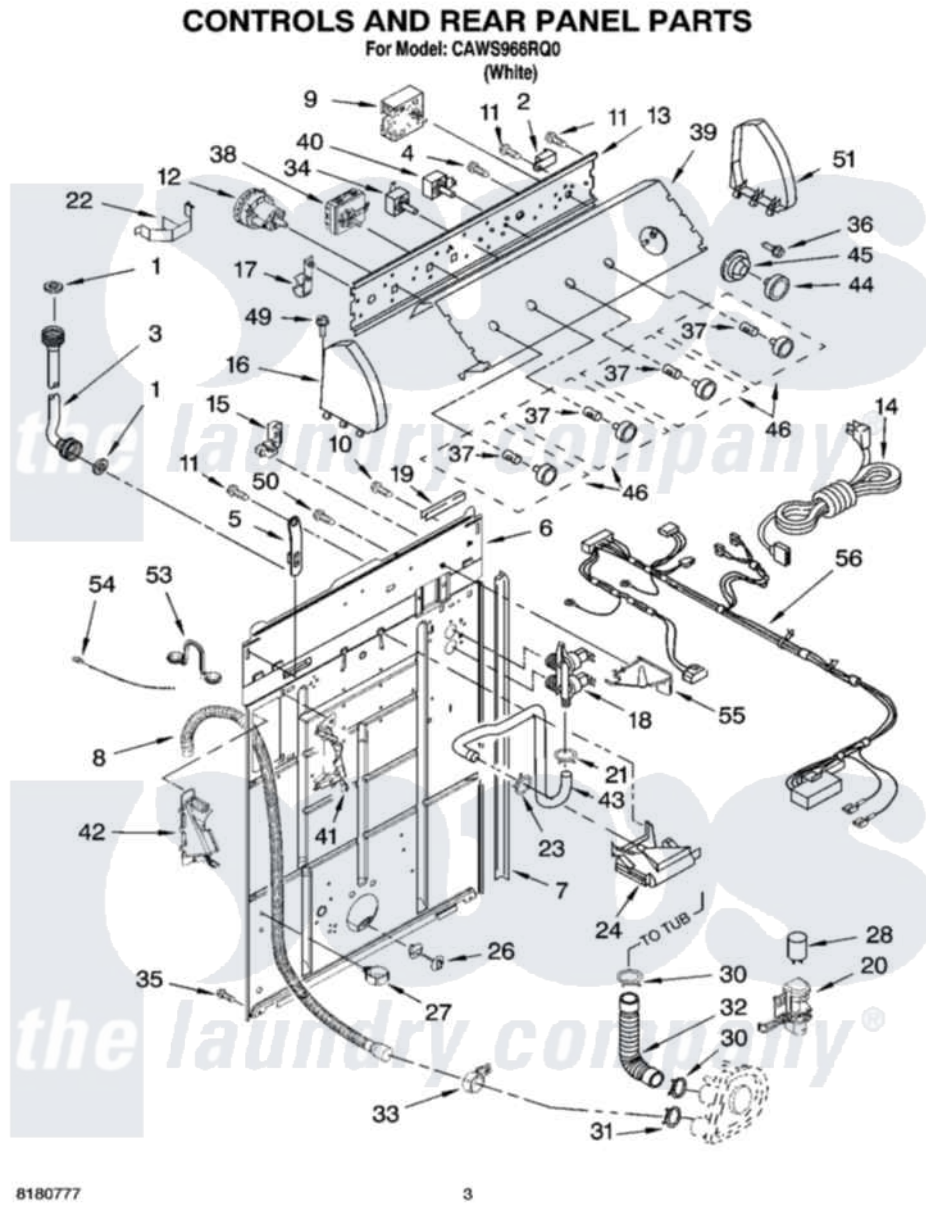

Whirlpool CAWS966RQ0 02 - CONTROLS AND REAR PANEL PARTS

Whirlpool Residential Whirlpool CAWS966RQ0 Washer Parts Parts Diagram 02 - CONTROLS AND REAR PANEL PARTS

[Click on the part number to view part](#)

Item	Original Part Number	Replaced By	Status	Part Description
1	3976300	16123		Washer Inlet-Hose Miscellaneous Parts Must be Ordered Separately.
2	694419			Mini-Buzzer
3	8571377	89503		Hose-Inlet
"	8571378	89503		Hose-Inlet
4	3400073			Screw, Ground
5	8568314			Strap, Console
6	8318015			Panel, Rear
7	62747			Pad, Rear Panel
8	8559373	W10096921		Drain Hose Assembly
9	3955765			Timer, Control
10	3351614			Screw, Gearcase Cover Mounting
11	90767			Screw, 8A X 3/8 HeX Washer Head Tapping
12	3366845	W10339326		Switch-WL

13	3948608		Bracket, Control
14	661661	285800	Cord-Power
15	3952821	285777	Relief-Str
16	8271365	279962	Endcap
17	8317975		Restraint, Harness
18	3979347	3979346	Valve, Water Inlet And Thermistor Assembly
19	303294	3367669	Protector, Edge
20	8318046		Clip, Capacitor
21	301958	596669	Clamp, Manifold
22	8055003		Clip, Harness And Pressure Switch
23	370450	596669	Clamp, Manifold
24	387606	3360977	Break-Vac
26	8519200		Support, Rear Panel
27	8541667		Clamp, Hose
28	8572718	8572720	Capacitor, Motor Start
30	3363366	616099	Clamp
31	8317496	285655	Clamp, Hose
32	3951449	285871	Hose
33	8541668		Clamp, Hose
34	3950356		Switch, Rotary
35	62863	3390631	Screw, 10-16 X 3/8
36	3400818		Screw, Timer Mounting
37	8536939		Clip, Knob
38	8564138		Switch, Water Temperature
39	3955855		Panel, Console
40	3956080		Switch, Rotary
41	8541669		Bucket, Drain Hose
42	8541658		Bucket, Drain Hose
43	8317974	8317926	Hose, Vacuum Break
44	8538949		Knob, Timer
45	8538955		Dial, Timer
46	8538957		Knob, Control
49	388326		Screw, 8-18 X 1.25
50	9740848		Screw, Mixing Valve Mounting
51	8271359	279962	Endcap
53	8541672	8577378	U-Bend, Drain Hose
54	3347868	W10339879	Tie, Cable
55	8539874		Shield, Suds
56	3957278		Harness, Wiring