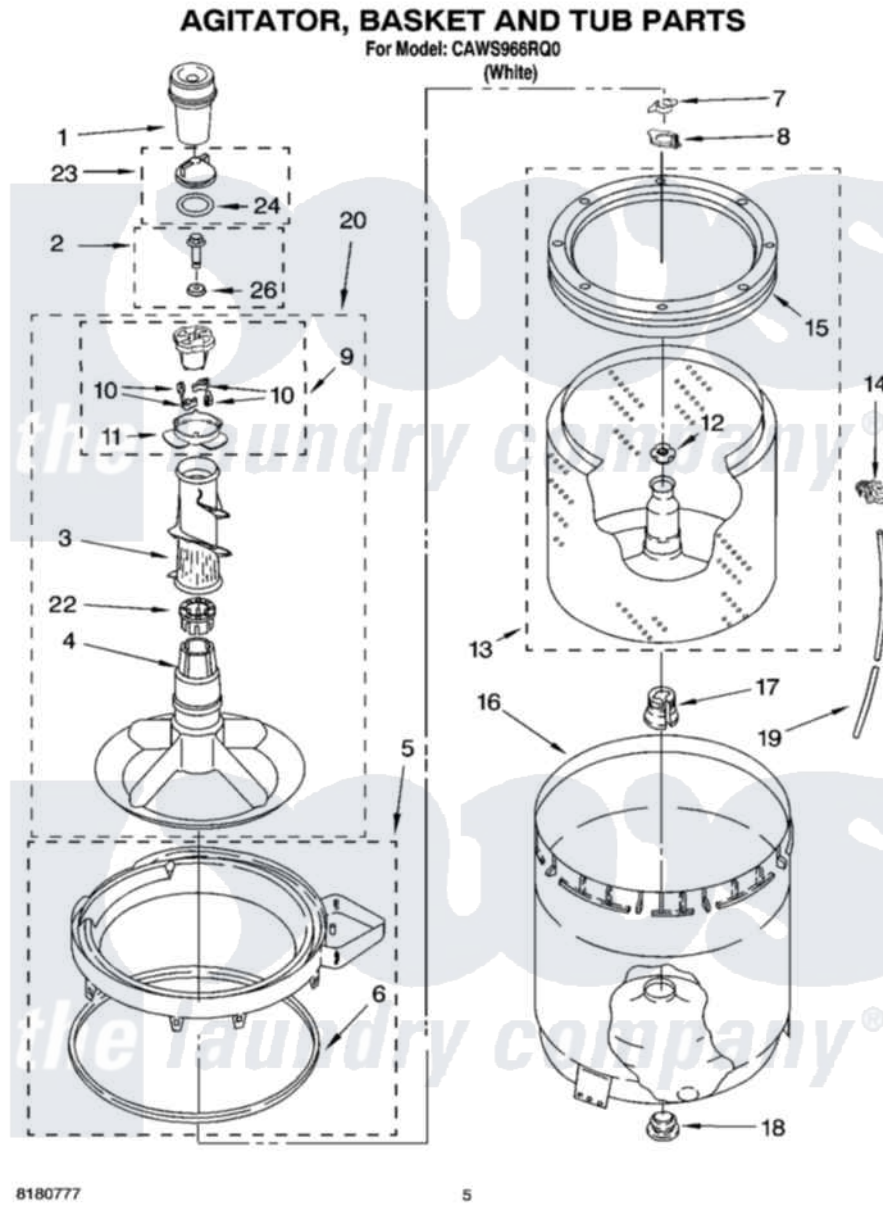

Whirlpool CAWS966RQ0 03 - AGITATOR, BASKET AND TUB PARTS

Whirlpool Residential Whirlpool CAWS966RQ0 Washer Parts Parts Diagram 03 - AGITATOR, BASKET AND TUB PARTS

[Click on the part number to view part](#)

Item	Original Part Number	Replaced By	Status	Part Description
1	63580			Dispenser, Fabric Softener
2	358237			Screw And Washer
3	3363003			Mover, Clothes
4	3951632			Agitator
5	8528150	W10445870		Ring-Tub
6	3976308			Gasket, Tub Ring
7	3354845			Clip, Agitator
8	8543666			Washer, Agitator
9	3951682	285809		Cam-Agitator
10	3366877	80040		Dog-Agitator
11	3952374			Bearing, Driven Cam
12	21366			Nut, Spanner
13	8526016	W10389328		Clothes Container, Assembly
14	2219077			Clip, Pressure Switch Hose
15	8519788	387240		Ring, Balance
16	63849			Strain Relief, Power Cord

17	389140		Tub Block, Basket Drive
18	383727		Gasket, Centerpodt
19	3347780	353244	Hose, Pressure Switch
20	3951744		Agitator Assembly
22	3951608		Spacer, Thrust
23	3354733	W10074580	Cap, Barrier
24	3348855	W10072840	Fabric Softener
26	3949550		Washer