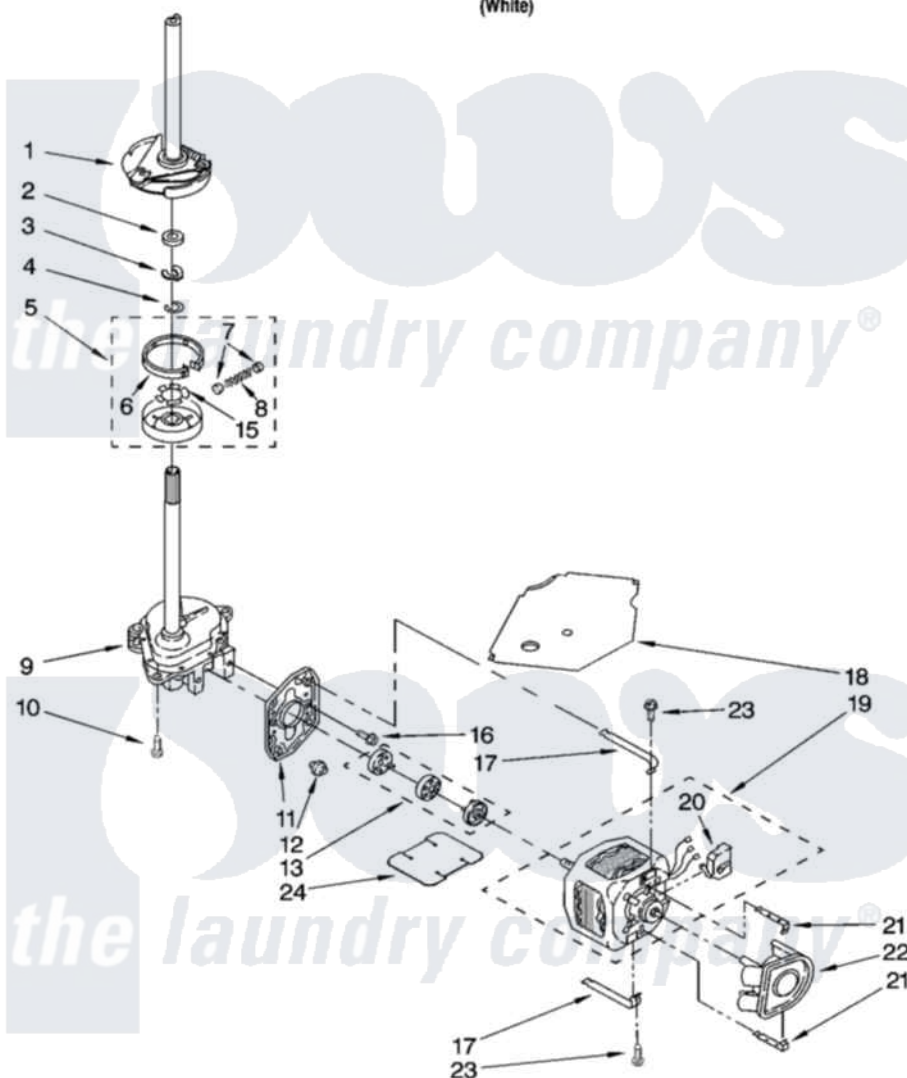

Whirlpool CAWS966RQ0 04 - BRAKE, CLUTCH, GEARCASE, MOTOR AND PUMP PARTS

BRAKE, CLUTCH, GEARCASE, MOTOR AND PUMP PARTS

For Model: CAWS966RQ0
(White)

8180777

7

Whirlpool [Residential Whirlpool CAWS966RQ0 Washer Parts](#) Parts Diagram 04 - BRAKE, CLUTCH, GEARCASE, MOTOR AND PUMP PARTS
Click on the part number to view part

Item	Original Part Number	Replaced By	Status	Part Description
1	388952	285792		Basketdrive
2	63292			Washer, Spin Tube Thrust
3	62697	W10080230		Ring, Spin Tube Support
4	63283	285353		Ring
5	3951311	285785		Clutch
6	3951308	285790		Lining
7	62646			Cap, Clutch Spring
8	3946792			Spring And Damper Assembly
9	3360630	3360629		Gearcase
10	3357334	3400516		Screw Anti-Rattle
11	62611			Plate, Motor Mount To Gearcase
12	62691			Grommet, Motor
13	285753	285753A		Coupling
15	3355454			Clip, Main Drive

16	3400516		Screw Anti-Rattle
17	3349637	W10086010	Retainer, Motor
18	3362089		Shield, Tub To Motor
19	8529935		Motor, Main Drive
20	8529896		Switch, Main Drive Motor
21	8546127		Retainer, Pump
22	3363394		Pump
23	3387485	273556	Screw, 10-16 X 5/8
24	3946532		Shield, Motor