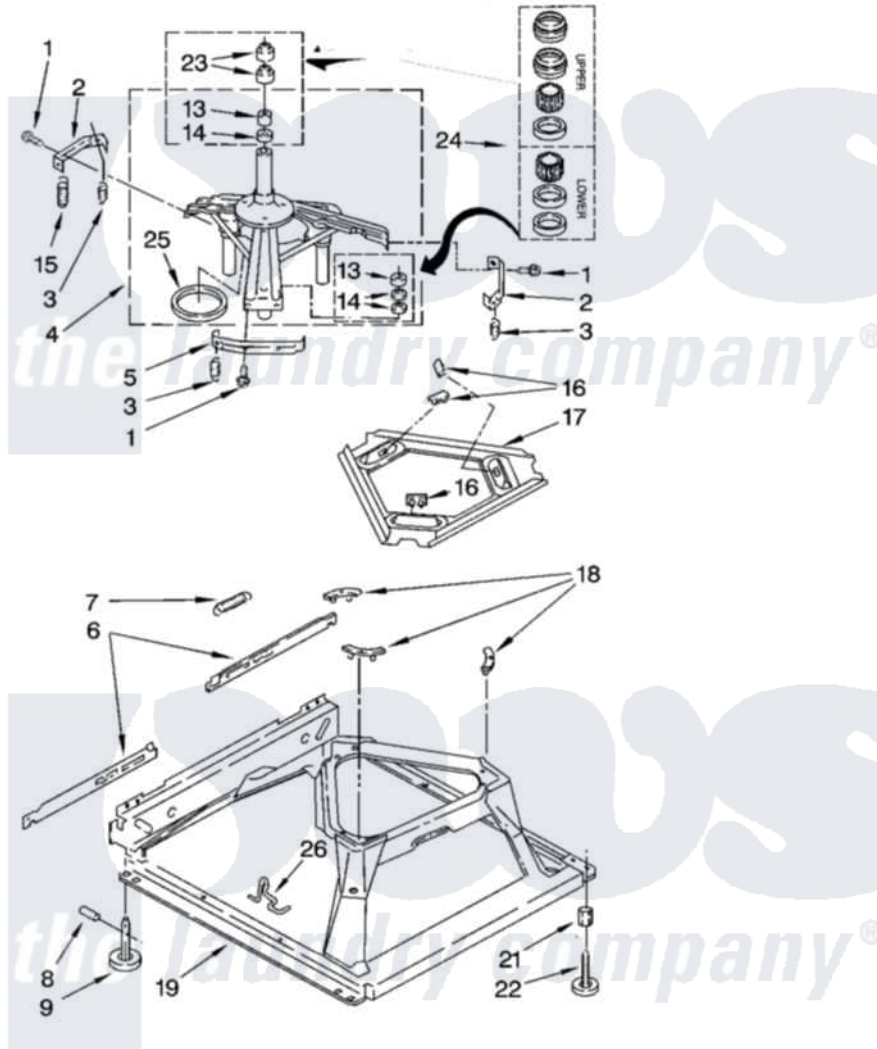

Whirlpool CAWS966RQ0 05 - MACHINE BASE PARTS

MACHINE BASE PARTS

For Model: CAWS966RQ0

(White)

8

8180777

Whirlpool [Residential Whirlpool CAWS966RQ0 Washer Parts](#) Parts Diagram 05 - MACHINE BASE PARTS

[Click on the part number to view part](#)

Item	Original Part Number	Replaced By	Status	Part Description
1	3400076			Screw, Bracket Mounting
2	64067			Bracket, Spring Outer
3	63907			Spring, Suspension
4	8575214	280184		Support
5	64065			Bracket, Spring Outer
6	63466			Link, Leveling Mechanism
7	62597	8316845		Spring
8	62837			Pin, Knurled
9	62596	285244		Feet-Leveling
13	3347047	8546455		Bearing, Centerpost
14	357409	359449		Seal, Agitator Shaft
15	8318050	285901		Spring
16	62568	285219		Pad
17	3946509			Plate, Suspension
18	3363660	285744		Pad
19	3946512	285771		Base

21	3359452		Nut, Lock
22	389102	W10001130	Foot, Leveling
23	356934	8577376	Seal, Centerpost
24	285203		Centerpost Bearing Kit
25	63134		Ring, Sound Deadening
26	63806	W10145155	Retainer, Suspension Spring