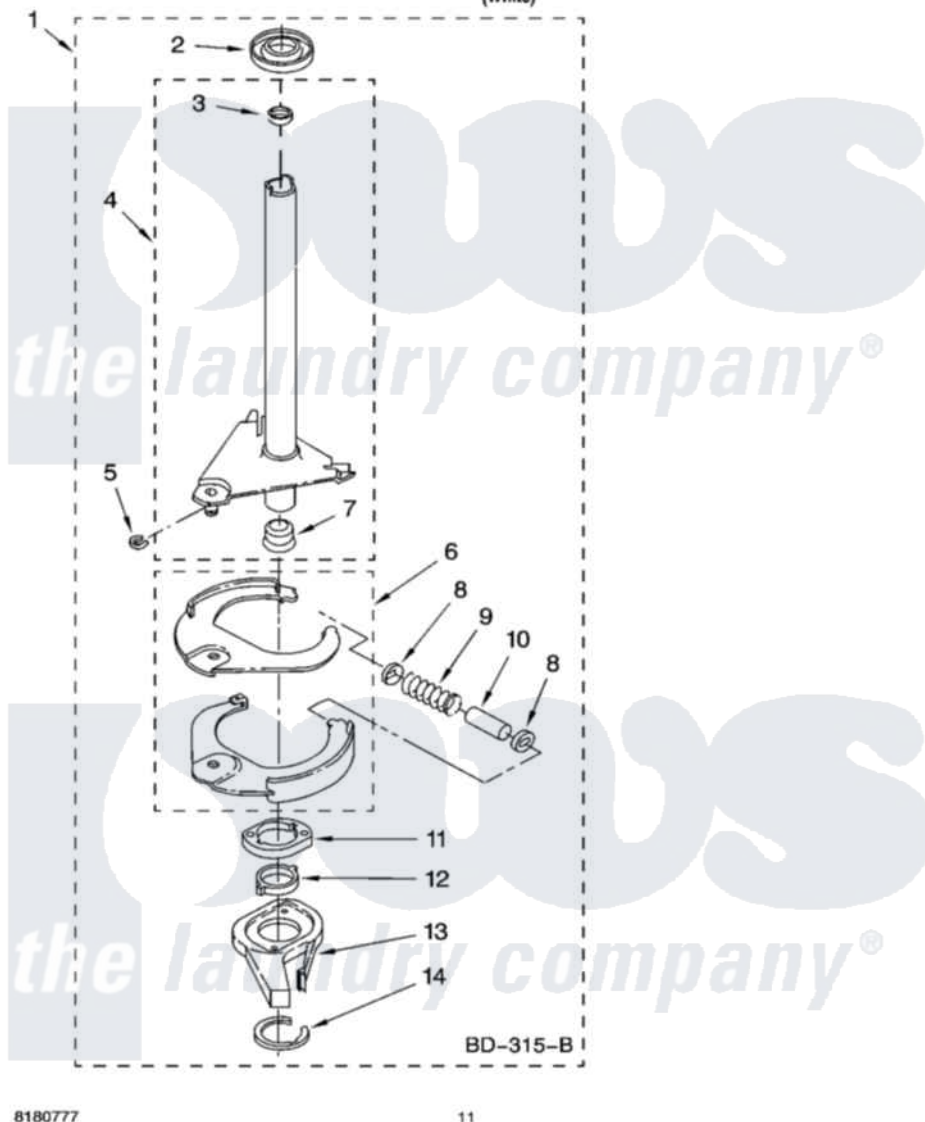

Whirlpool CAWS966RQ0 07 - BRAKE AND DRIVE TUBE PARTS

BRAKE AND DRIVE TUBE PARTS

For Model: CAWS966RQ0
(White)

8180777

11

Whirlpool Residential Whirlpool CAWS966RQ0 Washer Parts Parts Diagram 07 - BRAKE AND DRIVE TUBE PARTS

Click on the part number to view part

Item	Original Part Number	Replaced By	Status	Part Description
1	388952	285792		Basketdrive
2	62658			Ring, Thrust
3	356427			Seal, Spin Pinion
4	64027	64208		Tube-Spin
5	64035	W10083190		Ring, Retaining
6	64232	285438		Shoe-Brake
7	62703	8546462		"T" Bearing, Spin Tube
8	3353956	285658		Sleeve
9	387806		Not Available	Spring, Brake
10	3355360	285658		Sleeve
11	661516	8546461		Cam, Brake Release
12	63022			Sleeve, Cam
13	64194	285790		Lining
14	90368	W10083200		Ring, Retaining
"	BLANK		Not Available	Following Parts Not Illustrated
"	285208			Lubricant