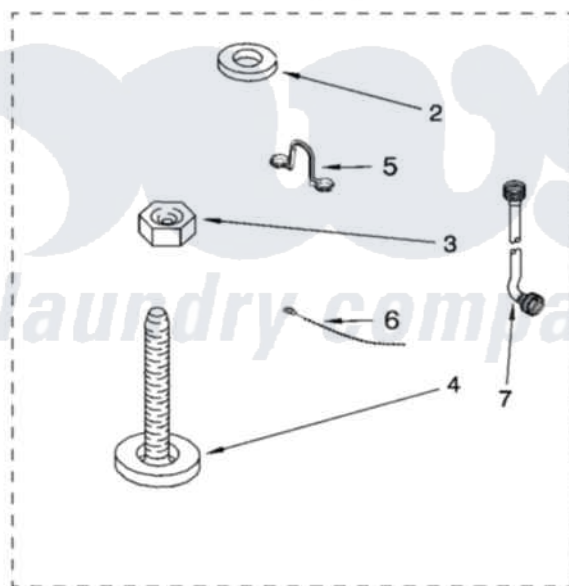

Whirlpool CAWS966RQ0 10 - MISCELLANEOUS PARTS, OPTIONAL PARTS (NOT INCLUDED)

MISCELLANEOUS PARTS

For Model: CAWS966RQ0
(White)

Whirlpool [Residential Whirlpool CAWS966RQ0 Washer Parts](#) Parts Diagram 10 - MISCELLANEOUS PARTS, OPTIONAL PARTS (NOT INCLUDED).
Click on the part number to view part

Item	Original Part Number	Replaced By	Status	Part Description
1	3957361			Miscellaneous Parts Bag
2	3976300	16123		Washer Inlet-Hose Miscellaneous Parts Must be Ordered Separately.
3	3359452			Nut, Lock
4	389102	W10001130		Foot, Leveling
5	8541672	8577378		U-Bend, Drain Hose
6	3347868	W10339879		Tie, Cable
7	8571377	89503		Hose-Inlet
"	8571378	89503		Hose-Inlet
"	72017			Paint, Touch-Up
"	350938			Paint, Pressurized Spray B
"	350930			Paint, Pressurized Spray B
"	799344			Paint, Touch-Up)
"	BLANK		Not Available	OIL