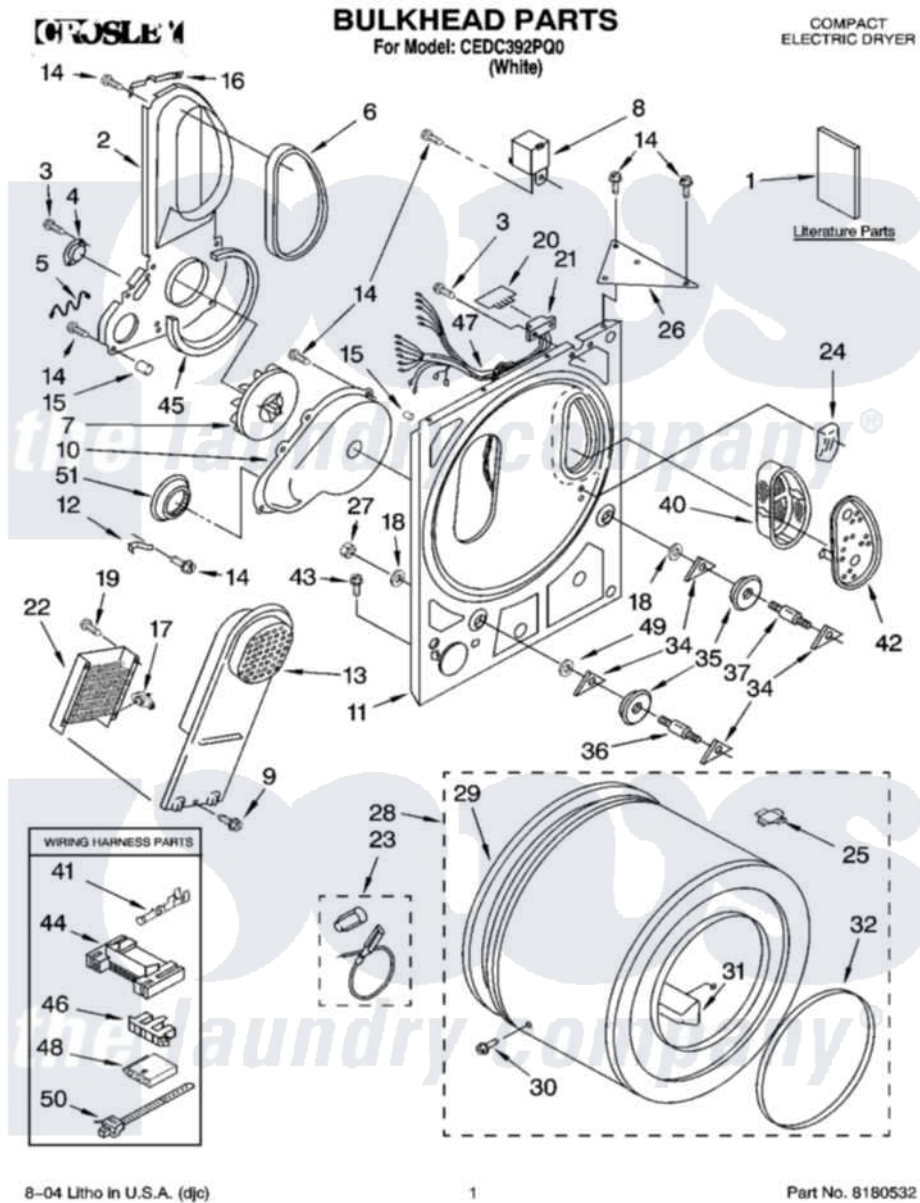

Whirlpool CEDC392PQ0 01 - BULKHEAD PARTS

Whirlpool Residential Whirlpool CEDC392PQ0 Dryer Parts Parts Diagram 01 - BULKHEAD PARTS
Click on the part number to view part

| Item | Original Part Number | Replaced By | Status | Part Description |
|------|-------------------------|---------------------------|---------------|-------------------------------|
| 1 | 9830513 | | Not Available | Label, Operating Instructions |
| " | 8562112 | | Not Available | Guide, Use & Care |
| " | 9831728 | | Not Available | Label, Wiring Diagram |
| 2 | 696538 | | | Air Duct Assembly |
| 3 | 3390646 | W10139210 | | Screw, 8-18 X 5/16 |
| 4 | 660074 | 694674 | | Thermistor-Fix |
| 5 | 345965 | | | Guard, Exhaust |
| 6 | 339956 | | | Seal, Air Duct To Bulkhead |
| 7 | 696426 | | | Wheel, Blower |
| 8 | 694419 | | | Mini-Buzzer |
| 9 | 489463 | | | Screw, 8-18 X 1/16 |
| 10 | 696419 | | | Scroll, Fan |
| 11 | 3394204 | 279848 | | Bulkhead |
| 12 | 3398161 | | | CLIP |
| 13 | 3401380 | | | Box, Heater |
| 14 | 343641 | 681414 | | Screw, 10AB X 1/2 |