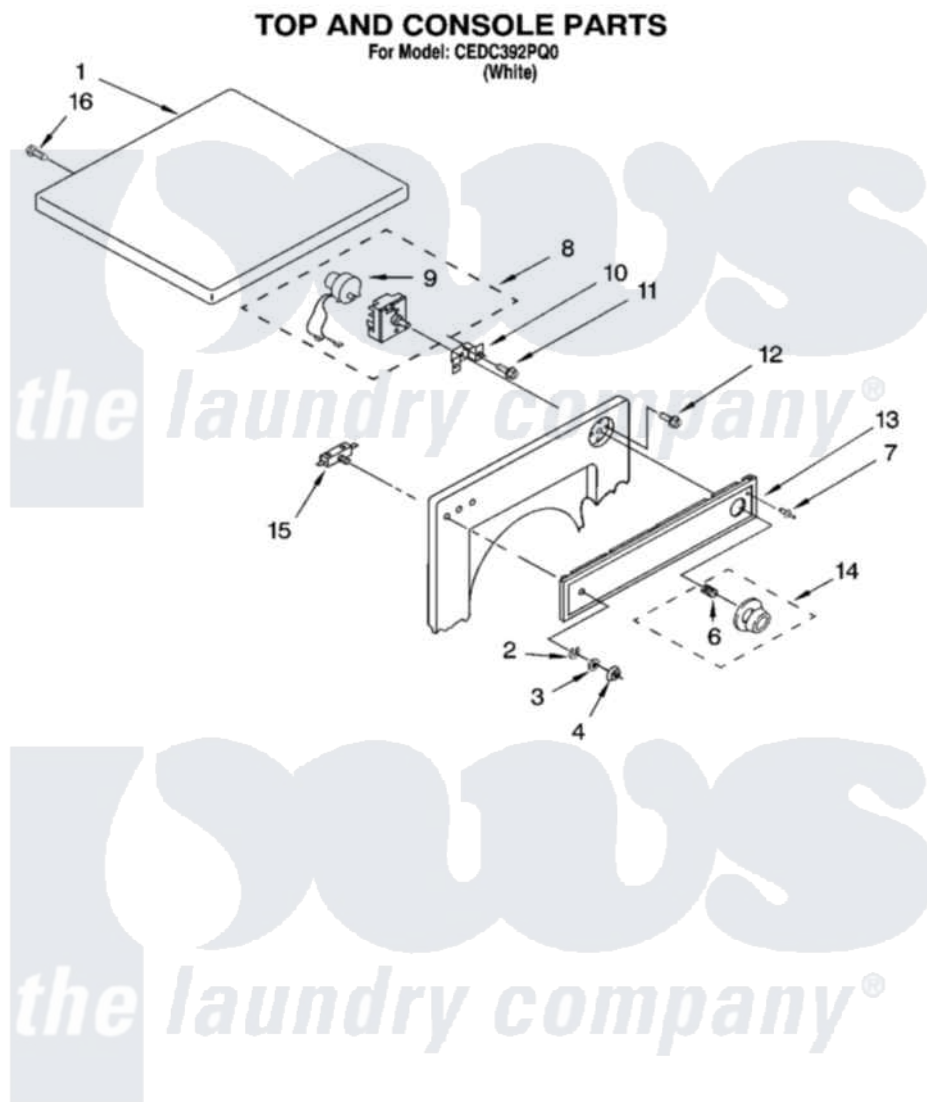

Whirlpool CEDC392PQ0 03 - TOP AND CONSOLE PARTS, OPTIONAL PARTS (NOT INCLUDED)

8180532

5

Whirlpool [Residential Whirlpool CEDC392PQ0 Dryer Parts](#) Parts Diagram 03 - TOP AND CONSOLE PARTS, OPTIONAL PARTS (NOT INCLUDED)
Click on the part number to view part

Item	Original Part Number	Replaced By	Status	Part Description
1	345703			Top
2	688193			Lockwasher
3	9831122			Nut, Hex
4	345530			Ring, Trim
6	688805			Clip, Spring Knob
7	307563	311928		Rivet, Plastic
8	9830837	8563881		Timer, 60 Hz
9	BLANK		Not Available	(Timer Motor Not Serviceable)
10	348171			Bracket, Timer
11	311865	486579		Screw
12	3390646	W10139210		Screw, 8-18 X 5/16
13	8562103			Panel, Control
14	3977652			Timer Knob And Dial
15	3977675			Switch, Push-To-Start
16	343641	681414		Screw, 10AB X 1/2