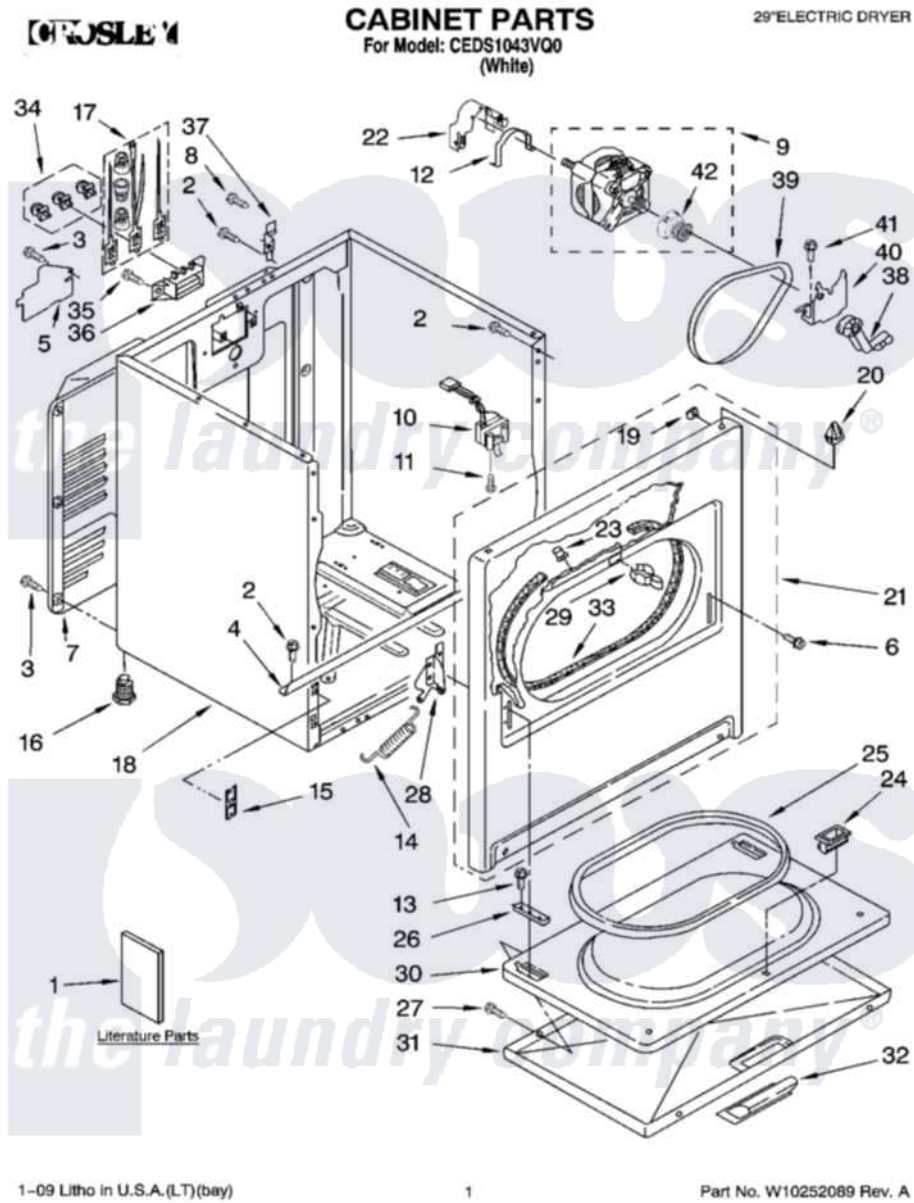

Whirlpool CEDS1043VQ0 01 - CABINET PARTS

1-09 Litho in U.S.A.(LT)(bay)

1

Part No. W10252089 Rev. A

Whirlpool [Residential Whirlpool CEDS1043VQ0 Dryer Parts](#) Parts Diagram 01 - CABINET PARTS
 Click on the part number to view part

Item	Original Part Number	Replaced By	Status	Part Description
1	8577187		Not Available	Instructions, Installation
"	W10112315		Not Available	Sheet, Cycle Feature
"	W10223589		Not Available	Guide, Use & Care
"	8576811		Not Available	Wiring Diagram
"	BLANK		Not Available	Following May Be Purchased DO-IT-YOURSELF REPAIR MANUALS
"	677818		Not Available	Manual, Do-It- Yourself Repair (Dryer)
2	343641	681414		Screw, 10AB X 1/2
3	693995			Screw, Hex Head
4	8541400			Bracket, Cabinet
5	3396795			Cover, Terminal Block
6	342043	486146		Screw
7	3396805	280043		Panel-Rear
8	697776	4331106		Screw, No.10-32 X 7/16
9	W10194250	279827		Motor-Drve

10	3406107		Door Switch Assembly
11	697773	3395530	Screw
12	W10121316		Plug, Multivent
13	3357011	308685	Side Trim)
14	W10041960		Spring, Door
15	3394083		Clip, Front Panel
16	3392100	49621	Feet-Leveling
"	279810		Foot-Optional
17	279318		Terminal Tinned And Brass Panel
18	8530603	8533643	Cabinet
19	98234		Clip, U-Bend
20	690363	18776	Lock, Front Top
21	695620	279443	Panel
22	3404162		Clamp, Motor
23	685203	279220	Clip
24	3389441		Door Catch Assembly
25	3390731		Seal, Door
26	337189		Clip, Hinge
27	694091		Trim, Side Right Hand
28	8066056		Hinge, Door
"	8066057		Hinge, Door
29	696144	279570	Latch
30	695737		Door, Rear
31	3393549		Door, Front
32	690270	348721	Handle
33	3406129		Seal And Bearing Assembly
34	279393		Terminal Block Screw Kit
35	3393008	308685	Side Trim)
36	3397659		Block, Terminal
37	8066217		Hinge, Top
38	691366		Idler And Pulley Assembly
39	W10131364	341241	Belt
40	348780		Base, Motor
41	3400500		Bolt, 3405245 5/16-18 X 3/4
42	8066184		Pulley, Motor