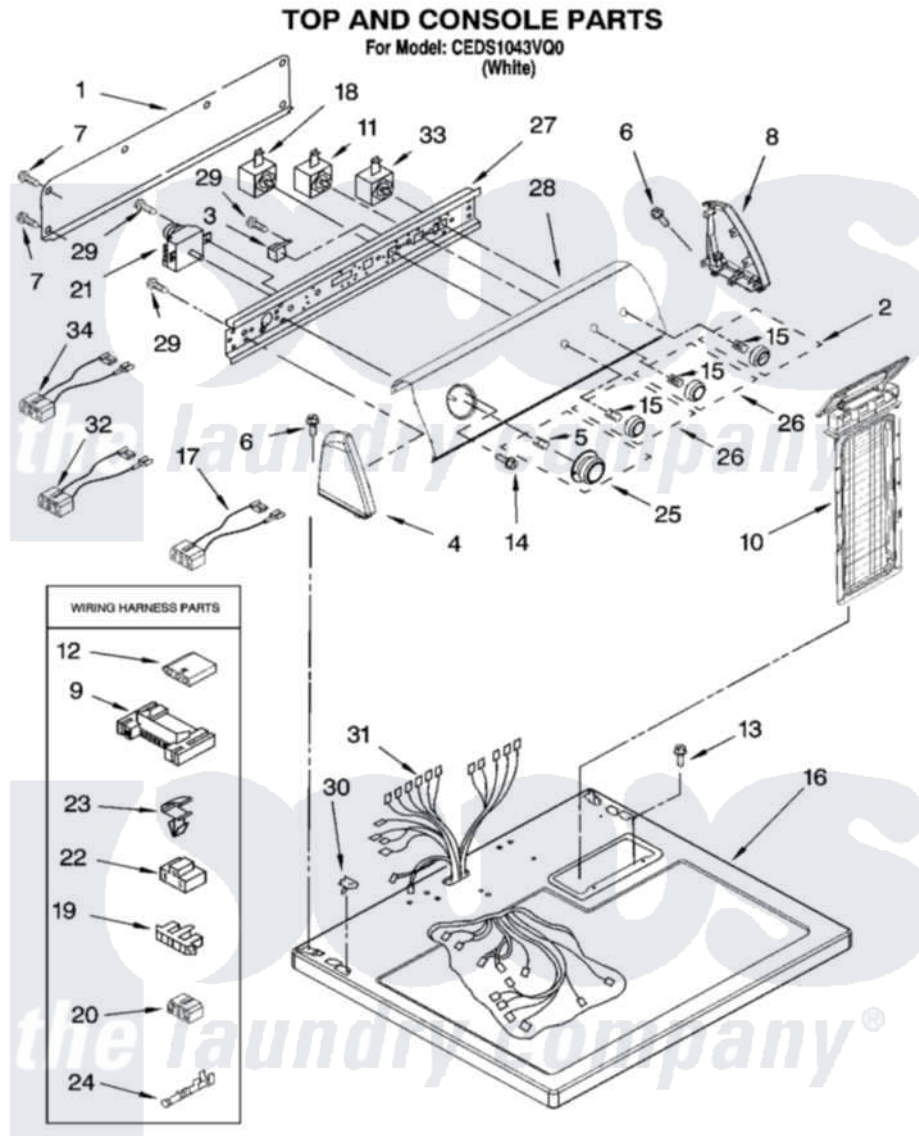

Whirlpool CEDS1043VQ0 02 - TOP AND CONSOLE PARTS

Whirlpool [Residential Whirlpool CEDS1043VQ0 Dryer Parts](#) Parts Diagram 02 - TOP AND CONSOLE PARTS
Click on the part number to view part

Item	Original Part Number	Replaced By	Status	Part Description
1	8274261			Do-It-Yourself Repair Manuals
2	8538959			Knob, Push-To-Start
3	694419			Mini-Buzzer
4	8271365	279962		Endcap
5	688805			Clip, Spring Knob
6	388326			Screw, 8-18 X 1.25
7	693995			Screw, Hex Head
8	8271359	279962		Endcap
9	3395683			Receptacle, Multi-Terminal
10	8558463			HANDLE AND LINT SCREEN ASSEMBLY
11	3405152			Switch, Wrinkle Shield
12	3936144			Do-It-Yourself Repair Manuals
13	688983	487240		Screw, For Mtg. Service Capacitor
14	8533951	3400859		Screw, Grounding
15	8536939			Clip, Knob

16	8557930	8563985	Top
17	3401671		Wire, Jumper
18	3399639		Switch, Rotary Temperature
19	3397269		Connector, Timer
20	3347243		Block, Disconnect
21	3979618		Timer Assembly
22	3401144		Connector
23	3394427		Clip-Harness
24	94614		Terminal
25	8538953		Timer Knob Assembly
26	8538957		Knob, Control
27	8271418		Bracket, Control
28	W10218311		Panel, Control
29	8533971	90767	Screw, 8A X 3/8 HeX Washer Head Tapping
30	357213		Nut, Push-In
31	8576503		Harness, Wiring
32	3396029	8539893	Wire, Jumper
33	3398094		Switch, Push To Start
34	3401695		Wire, Jumper Buzzer