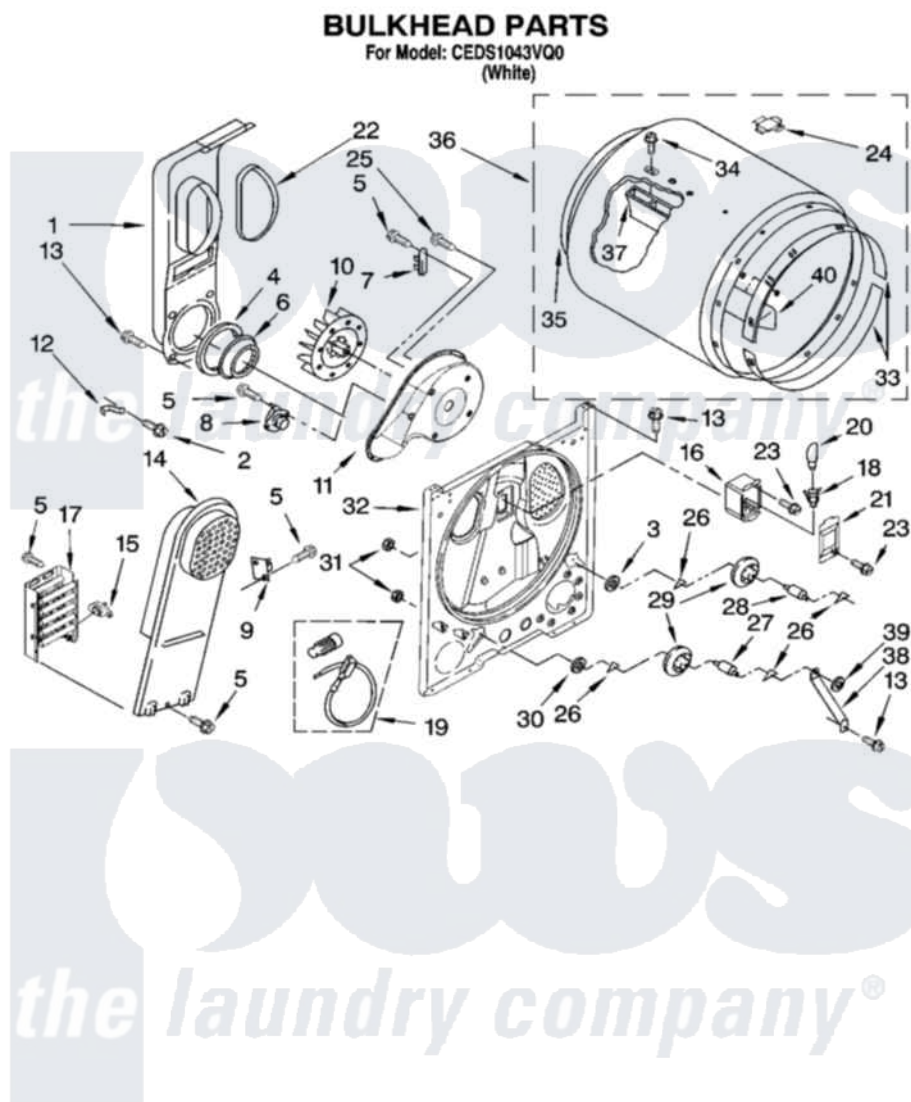

Whirlpool CEDS1043VQ0 03 - BULKHEAD PARTS, OPTIONAL PARTS
(NOT INCLUDED)

W10252089

5

Whirlpool [Residential Whirlpool CEDS1043VQ0 Dryer Parts](#) Parts Diagram 03 - BULKHEAD PARTS, OPTIONAL PARTS
(NOT INCLUDED)

[Click on the part number to view part](#)

Item	Original Part Number	Replaced By	Status	Part Description
1	348368			Lint Chute Assembly
2	489463			Screw, 8-18 X 1/16
3	3388703			Washer, Support
4	347139			Seal, Lint Chute
5	90767			Screw, 8A X 3/8 HeX Washer Head Tapping
6	696302			Shield, Exhaust
7	3392519			Thermal Limiter
8	3387134			Thermostat, Internal-Bias
9	3977393	279816		Cutoff-Tml
10	694089			Wheel, Blower
11	8577230			Housing, Blower
12	3398161			CLIP
13	343641	681414		Screw, 10AB X 1/2
14	8541818			Box, Heater

15	3977767		Thermostat, High Limit 250 F
16	3977373		Bracket, Drum Light
17	3403585	279838	Element
18	W10136369		Socket, Drum Light Assembly
19	279457		Wire Kit, Terminal
20	3406124	22002263	Lamp
21	3402841	8532165	Lens, Drum Light
22	339956		Seal, Air Duct To Bulkhead
23	487909	488729	Screw
24	8066086		Plug, Drum Hole
25	3390647	488729	Screw
26	690997		Washer, Thrust
27	3399506	W10359270	Shaft, Drum Roller Threads
28	3399507	W10359269	Shaft, Drum Roller Threads
29	3397590	349241T	Support
30	348197		Washer, Support
31	3359452		Nut, Lock
32	3403413		Bulkhead
33	692526	279441	BeaRng-Rng
34	W10219342		Screw, Baffle Mounting
35	3406130	279857	Seal
36	695587		Drum Assembly
37	692490		Baffle, Drum
38	3976434		Bracket, Support Shaft
39	90296		Nut, Push On
40	3403636		Baffle, Drum
	BLANK	Not Available	ACCESSORY PARTS
"	279948	4392065	Kit, Dryer Repair
"	8522199		Accessory Parts
"	3404351		Accessory Parts
"	72017		Paint, Touch-Up
"	350930		Paint, Pressurized Spray B
"	350938		Paint, Pressurized Spray B
"	799344		Paint, Touch-Up)