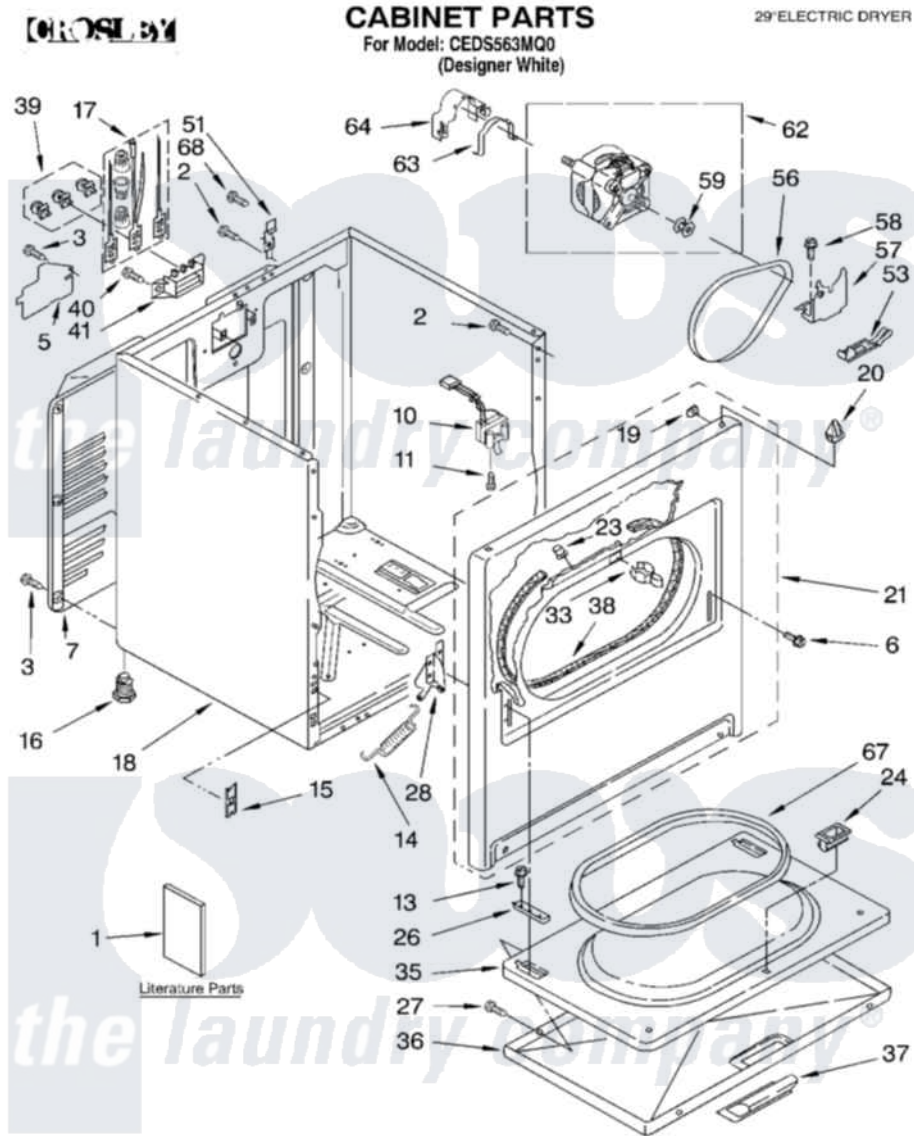

Whirlpool CEDS563MQ0 01 - CABINET PARTS

04-03 Litho in U.S.A. (djc)

1

Part No. 8180044

Whirlpool Residential Whirlpool CEDS563MQ0 Dryer Parts Parts Diagram 01 - CABINET PARTS

[Click on the part number to view part](#)

Item	Original Part Number	Replaced By	Status	Part Description
1	LIT8535914		Not Available	Literature Parts (Instructions, Installation)
"	LIT8535909		Not Available	Literature Parts (Sheet, Cycle Feature)
"	LIT8535912		Not Available	Literature Parts (Guide, Use & Care)
"	LIT3979703		Not Available	Literature Parts (Label, Wiring Diagram)
"	N/A		Not Available	Following May Be Purchased
"	N/A		Not Available	DO-IT-YOURSELF REPAIR MANUALS
"	LIT677818	677818L		Diy
2	343641	681414		Screw, 10AB X 1/2
3	693995			Screw, Hex Head
5	3396795			Cover, Terminal Block
6	342043	486146		Screw
7	3396805	280043		Panel-Rear
10	3406107			Door Switch Assembly