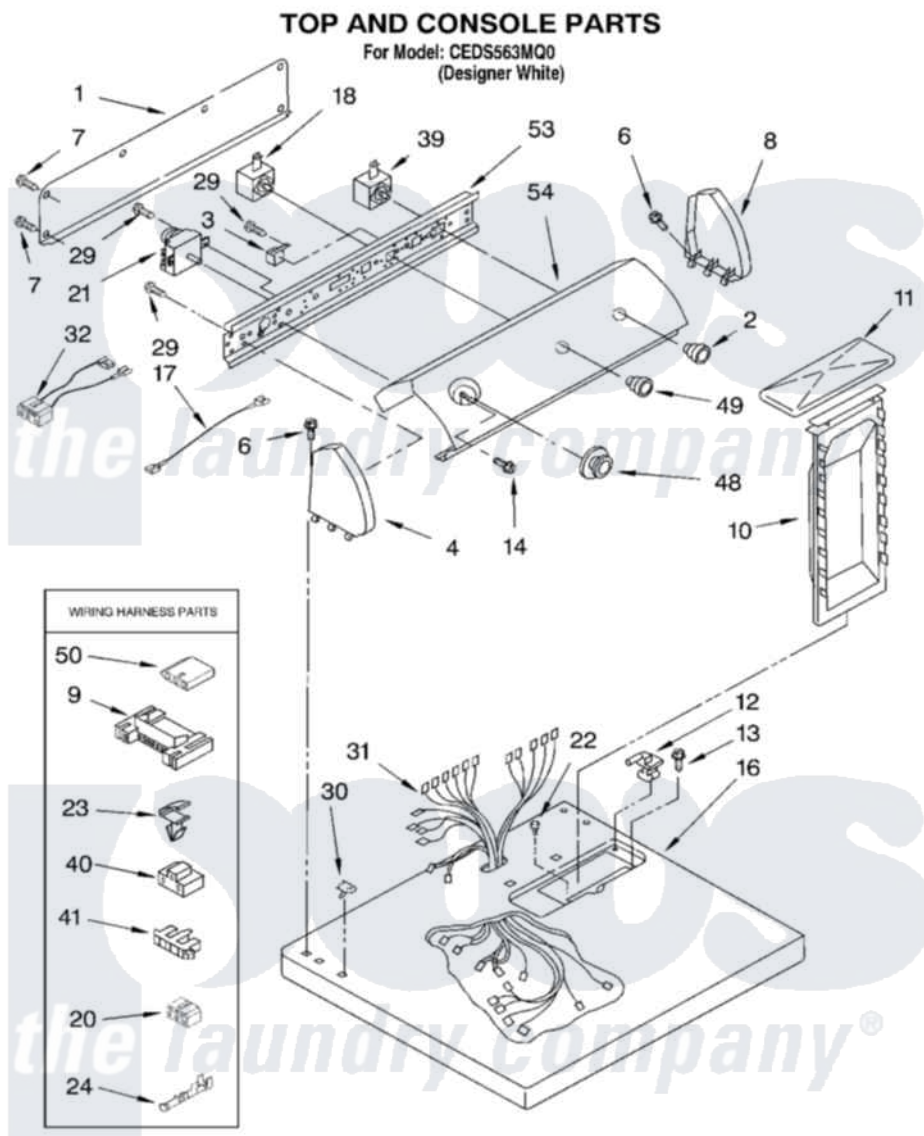

Whirlpool CEDS563MQ0 02 - TOP AND CONSOLE PARTS

Whirlpool [Residential Whirlpool CEDS563MQ0 Dryer Parts](#) Parts Diagram 02 - TOP AND CONSOLE PARTS
Click on the part number to view part

Item	Original Part Number	Replaced By	Status	Part Description
1	8274261			Do-It-Yourself Repair Manuals
2	3406133	3957800		Knob, Push-To-Start
3	694419			Mini-Buzzer
4	8274437	279960		Endcap
6	388326			Screw, 8-18 X 1.25
7	693995			Screw, Hex Head
8	8274434	279960		Endcap
9	3395683			Receptacle, Multi-Terminal
10	349639			HAndle And Lint Screen Assembly
11	8283378			Cover, Lint Screen
12	3978605	W10044470		Hinge, RH
"	3978606			Hinge, Lint Lid
13	688983	487240		Screw, For Mtg. Service Capacitor
14	3400859			Screw, Grounding
16	8271390	8521918		Top

17	3401671		Wire, Jumper
"	3401668		Wire, Jumper
18	3399638		Switch, Temperature
20	3347243		Block, Disconnect
21	3979618		Timer Assembly
22	297535	17258	Bumper
23	3394427		Clip-Harness
24	94614		Terminal
29	3390646	W10139210	Screw, 8-18 X 5/16
30	357213		Nut, Push-In
31	8299871	8576502	Harness, Wiring
32	3396028	8283286	Wire-Jumper
39	3398094		Switch, Push To Start
40	3401144		Connector
41	3397269		Connector, Timer
48	8283182	3957746	Knob
49	3950759	3957796	Knob, Control
50	3936144		Do-It-Yourself Repair Manuals
53	8271418		Bracket, Control
54	3977937		Panel, Control
"	N/A	Not Available	ACCESSORY PARTS
"	279948	4392065	Kit, Dryer Repair
"	8522199		Accessory Parts
"	3404351		Accessory Parts
"	72017		Paint, Touch-Up
"	350930		Paint, Pressurized Spray B
"	350938		Paint, Pressurized Spray B
"	799344		Paint, Touch-Up)