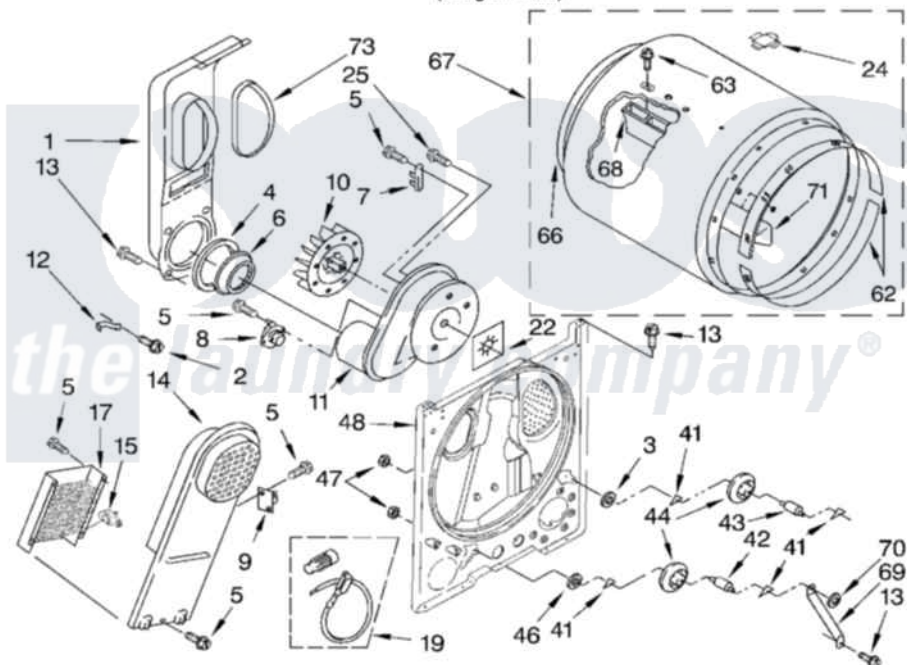

Whirlpool CEDS563MQ0 03 - BULKHEAD PARTS

BULKHEAD PARTS

For Model: CEDS563MQ0
(Designer White)

8180044

5

Whirlpool [Residential Whirlpool CEDS563MQ0 Dryer Parts](#) Parts Diagram 03 - BULKHEAD PARTS
Click on the part number to view part

Item	Original Part Number	Replaced By	Status	Part Description
1	348368			Lint Chute Assembly
2	489463			Screw, 8-18 X 1/16
3	3388703			Washer, Support
4	347139			Seal, Lint Chute
5	90767			Screw, 8A X 3/8 HeX Washer Head Tapping
6	696302			Shield, Exhaust
7	3392519			Thermal Limiter
8	3387134			Thermostat, Internal-Bias
9	3977393	279816		Cutoff-Tml
10	694089			Wheel, Blower
11	3405016	8577230		Housing, Blower
12	8066155			Clip, Heater Box
13	343641	681414		Screw, 10AB X 1/2
14	3397566	8541818		Box, Heater
15	3977767			Thermostat, High Limit 250 F
17	3403585	279838		Element

19	279457		Wire Kit, Terminal
22	3394196		Seal, Blower Shaft
24	8066086		Plug, Drum Hole
25	3390647	488729	Screw
41	690997		Washer, Thrust
42	3399506	W10359270	Shaft, Drum Roller Threads
43	3399507	W10359269	Shaft, Drum Roller Threads
44	3397588	349241T	Support
46	348197		Washer, Support
47	3359452		Nut, Lock
48	3403491	279796	Bulkhead
62	692526	279441	BeaRng-Rng
63	97787	W10109200	Screw, Baffle Mounting
66	3406130	279857	Seal
67	695587		Drum Assembly
68	692490		Baffle, Drum
69	3976434		Bracket, Support Shaft
70	90296		Nut, Push On
71	3403636		Baffle, Drum
73	339956		Seal, Air Duct To Bulkhead