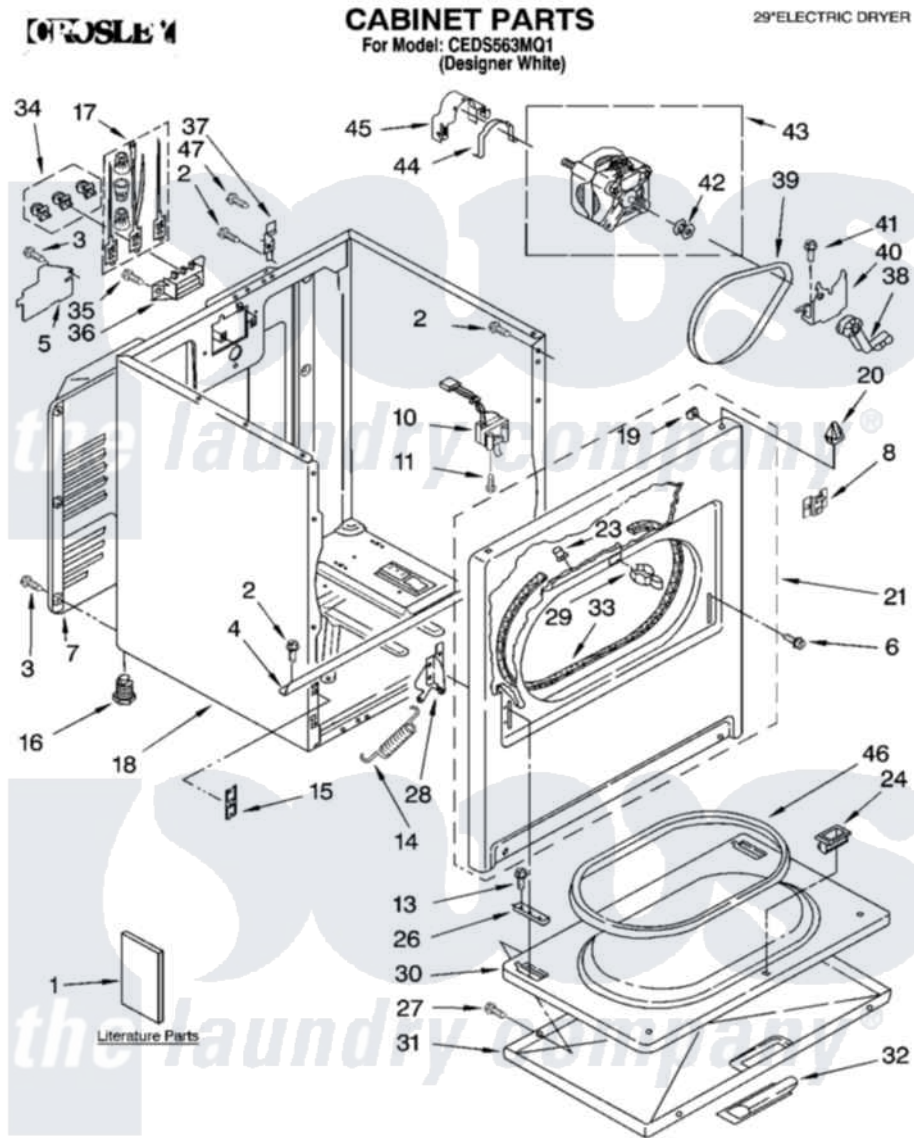

# Whirlpool CEDS563MQ1 01 - CABINET PARTS

03-04 Litho in U.S.A. (djc)

1

Part No. 8180239

Whirlpool Residential Whirlpool CEDS563MQ1 Dryer Parts Parts Diagram 01 - CABINET PARTS

[Click on the part number to view part](#)

Item	Original Part Number	Replaced By	Status	Part Description
1	LIT8535914		Not Available	Literature Parts (Instructions, Installation)
"	LIT8535909		Not Available	Literature Parts (Sheet, Cycle Feature)
"	LIT8535912		Not Available	Literature Parts (Guide, Use & Care)
"	LIT3979703		Not Available	Literature Parts (Label, Wiring Diagram)
"	N/A		Not Available	Following May Be Purchased
"	N/A		Not Available	DO-IT-YOURSELF REPAIR MANUALS
"	LIT677818	<a href="#">677818L</a>		Diy
2	343641	<a href="#">681414</a>		Screw, 10AB X 1/2
3	<a href="#">693995</a>			Screw, Hex Head
4	<a href="#">8541400</a>			Bracket, Cabinet
5	<a href="#">3396795</a>			Cover, Terminal Block
6	342043	<a href="#">486146</a>		Screw
7	3396805	<a href="#">280043</a>		Panel-Rear