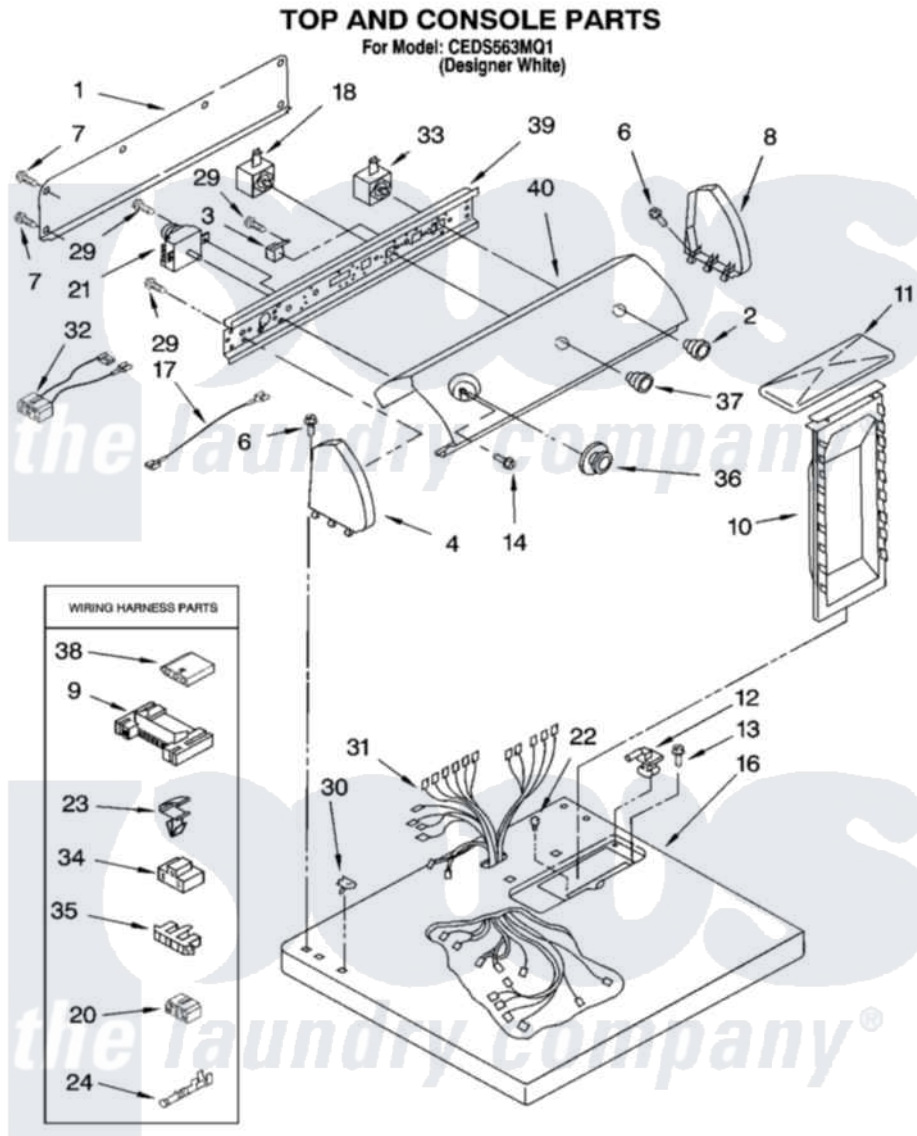

Whirlpool CEDS563MQ1 02 - TOP AND CONSOLE PARTS

Whirlpool [Residential Whirlpool CEDS563MQ1 Dryer Parts](#) Parts Diagram 02 - TOP AND CONSOLE PARTS
[Click on the part number to view part](#)

Item	Original Part Number	Replaced By	Status	Part Description
1	8274261			Do-It-Yourself Repair Manuals
2	3406133	3957800		Knob, Push-To-Start
3	694419			Mini-Buzzer
4	8274437	279960		Endcap
6	388326			Screw, 8-18 X 1.25
7	693995			Screw, Hex Head
8	8274434	279960		Endcap
9	3395683			Receptacle, Multi-Terminal
10	349639			HAndle And Lint Screen Assembly
11	8283378			Cover, Lint Screen
12	3978605	W10044470		Hinge, RH
"	3978606			Hinge, Lint Lid
13	688983	487240		Screw, For Mtg. Service Capacitor
14	3400859			Screw, Grounding
16	8271390	8521918		Top

17	3401671		Wire, Jumper
"	3401668		Wire, Jumper
18	3399638		Switch, Temperature
20	3347243		Block, Disconnect
21	3979618		Timer Assembly
22	297535	17258	Bumper
23	3394427		Clip-Harness
24	94614		Terminal
29	3390646	W10139210	Screw, 8-18 X 5/16
30	357213		Nut, Push-In
31	8299871	8576502	Harness, Wiring
32	3396028	8283286	Wire-Jumper
33	3398094		Switch, Push To Start
34	3401144		Connector
35	3397269		Connector, Timer
36	8283182	3957746	Knob
37	3950759	3957796	Knob, Control
38	3936144		Do-It-Yourself Repair Manuals
39	8271418		Bracket, Control
40	3977937		Panel, Control
"	N/A	Not Available	ACCESSORY PARTS
"	279948	4392065	Kit, Dryer Repair
"	8522199		Accessory Parts
"	3404351		Accessory Parts
"	72017		Paint, Touch-Up
"	350930		Paint, Pressurized Spray B
"	350938		Paint, Pressurized Spray B
"	799344		Paint, Touch-Up)