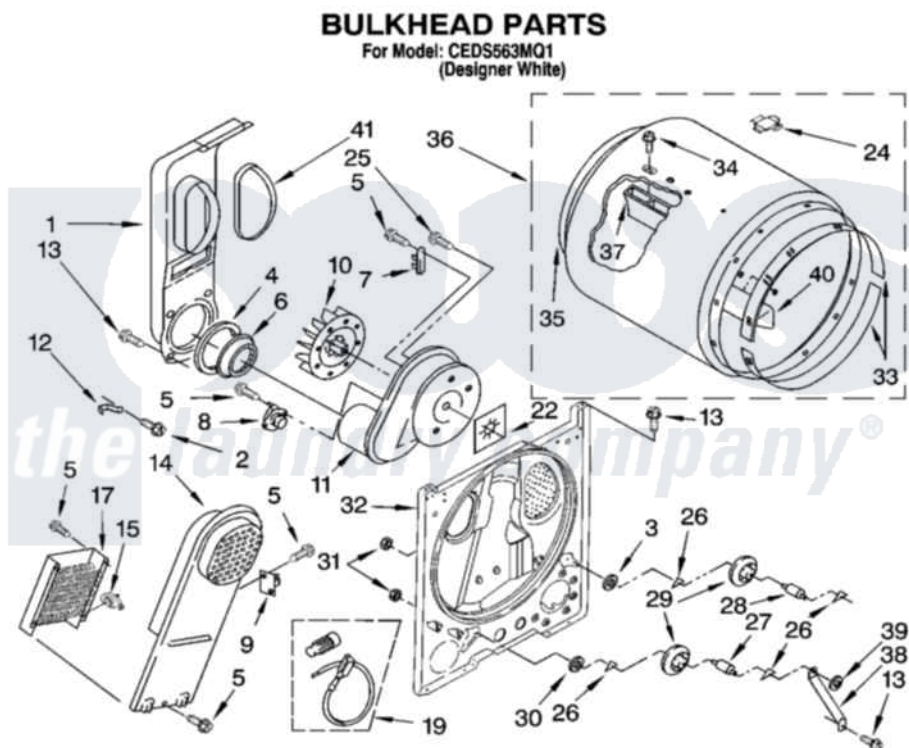

Whirlpool CEDS563MQ1 03 - BULKHEAD PARTS

8180239

5

Whirlpool [Residential Whirlpool CEDS563MQ1 Dryer Parts](#) Parts Diagram 03 - BULKHEAD PARTS
Click on the part number to view part

Item	Original Part Number	Replaced By	Status	Part Description
1	348368			Lint Chute Assembly
2	489463			Screw, 8-18 X 1/16
3	3388703			Washer, Support
4	347139			Seal, Lint Chute
5	90767			Screw, 8A X 3/8 HeX Washer Head Tapping
6	696302			Shield, Exhaust
7	3392519			Thermal Limiter
8	3387134			Thermostat, Internal-Bias
9	3977393	279816		Cutoff-Tml
10	694089			Wheel, Blower
11	8557384	8577230		Housing, Blower
12	8066155			Clip, Heater Box
13	343641	681414		Screw, 10AB X 1/2
14	8541818			Box, Heater
15	3977767			Thermostat, High Limit 250 F
17	3403585	279838		Element

19	279457		Wire Kit, Terminal
22	3394196		Seal, Blower Shaft
24	8066086		Plug, Drum Hole
25	3390647	488729	Screw
26	690997		Washer, Thrust
27	3399506	W10359270	Shaft, Drum Roller Threads
28	3399507	W10359269	Shaft, Drum Roller Threads
29	3397588	349241T	Support
30	348197		Washer, Support
31	3359452		Nut, Lock
32	3403491	279796	Bulkhead
33	692526	279441	BeaRng-Rng
34	97787	W10109200	Screw, Baffle Mounting
35	3406130	279857	Seal
36	695587		Drum Assembly
37	692490		Baffle, Drum
38	3976434		Bracket, Support Shaft
39	90296		Nut, Push On
40	3403636		Baffle, Drum
41	339956		Seal, Air Duct To Bulkhead