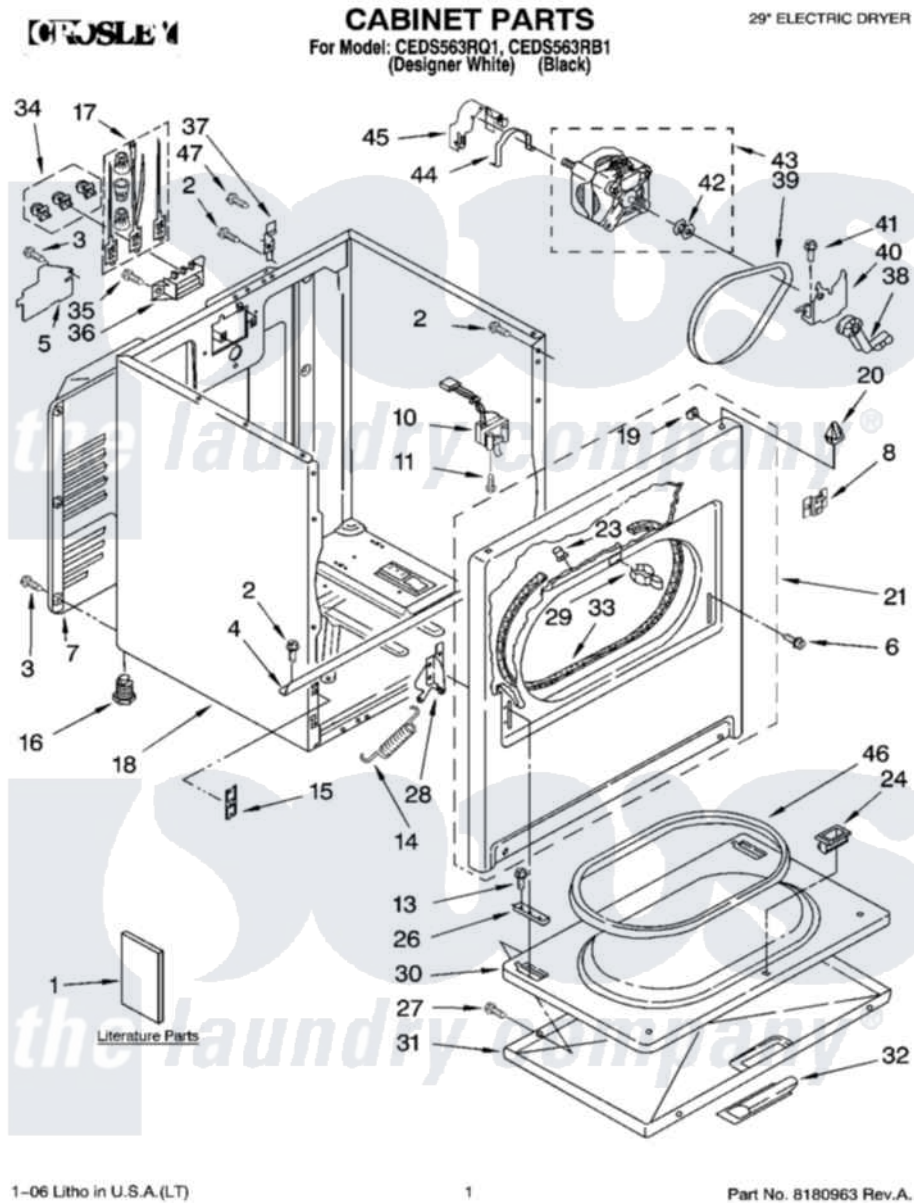

Whirlpool CEDS563RQ1 01 - CABINET PARTS

Whirlpool Residential Whirlpool CEDS563RQ1 Dryer Parts Parts Diagram 01 - CABINET PARTS
Click on the part number to view part

Item	Original Part Number	Replaced By	Status	Part Description
1	8577187		Not Available	Instructions, Installation
"	8577364		Not Available	Sheet, Cycle Feature
"	8578544		Not Available	Guide, Use & Care
"	3979703		Not Available	Wiring Diagram
"	BLANK		Not Available	Following May Be Purchased
"	BLANK		Not Available	DO-IT-YOURSELF REPAIR MANUALS
"	677818		Not Available	Manual, Do-It- Yourself Repair (Dryer)
2	343641	681414		Screw, 10AB X 1/2
3	693995			Screw, Hex Head
4	8541400			Bracket, Cabinet
5	3396795			Cover, Terminal Block
6	342043	486146		Screw
7	3396805	280043		Panel-Rear
8	8546676	W10041960		Spring, Door
10	3406107			Door Switch Assembly

11	697773	3395530	Screw
13	3357011	308685	Side Trim)
14	8541401	W10041960	Spring, Door
15	3394083		Clip, Front Panel
16	3392100	49621	Feet-Leveling
"	279810		Foot-Optional
17	279318		Terminal Tinned And Brass Panel
18	8530603	8533643	Cabinet
"	8530605		Cabinet
19	98234		Clip, U-Bend
20	690363	18776	Lock, Front Top
21	695620	279443	Panel
"	3978795	280041	Panel
23	685203	279220	Clip
24	3389441		Door Catch Assembly
26	337189		Clip, Hinge
27	694091		Trim, Side Right Hand
28	8066056		Hinge, Door
"	8066057		Hinge, Door
29	696144	279570	Latch
30	695737		Door, Rear
31	3393549		Door, Front
"	3403110		Door, Front
32	690270	348721	Handle
"	3978791		Handle, Door
33	3406129		Seal And Bearing Assembly
34	279393		Terminal Block Screw Kit
35	3393008	308685	Side Trim)
36	3397659		Block, Terminal
37	8066217		Hinge, Top
38	691366		Idler And Pulley Assembly
39	8066065	341241	Belt
40	348780		Base, Motor
41	3400500		Bolt, 3405245 5/16-18 X 3/4
42	3394341	W10299847	Pulley-Motor
43	8066206	279827	Motor-Drve
44	660658		Clamp, Motor Mounting 343481 685441
45	3404162		Clamp, Motor
46	3390731		Seal, Door
47	697776	4331106	Screw, No.10-32 X 7/16