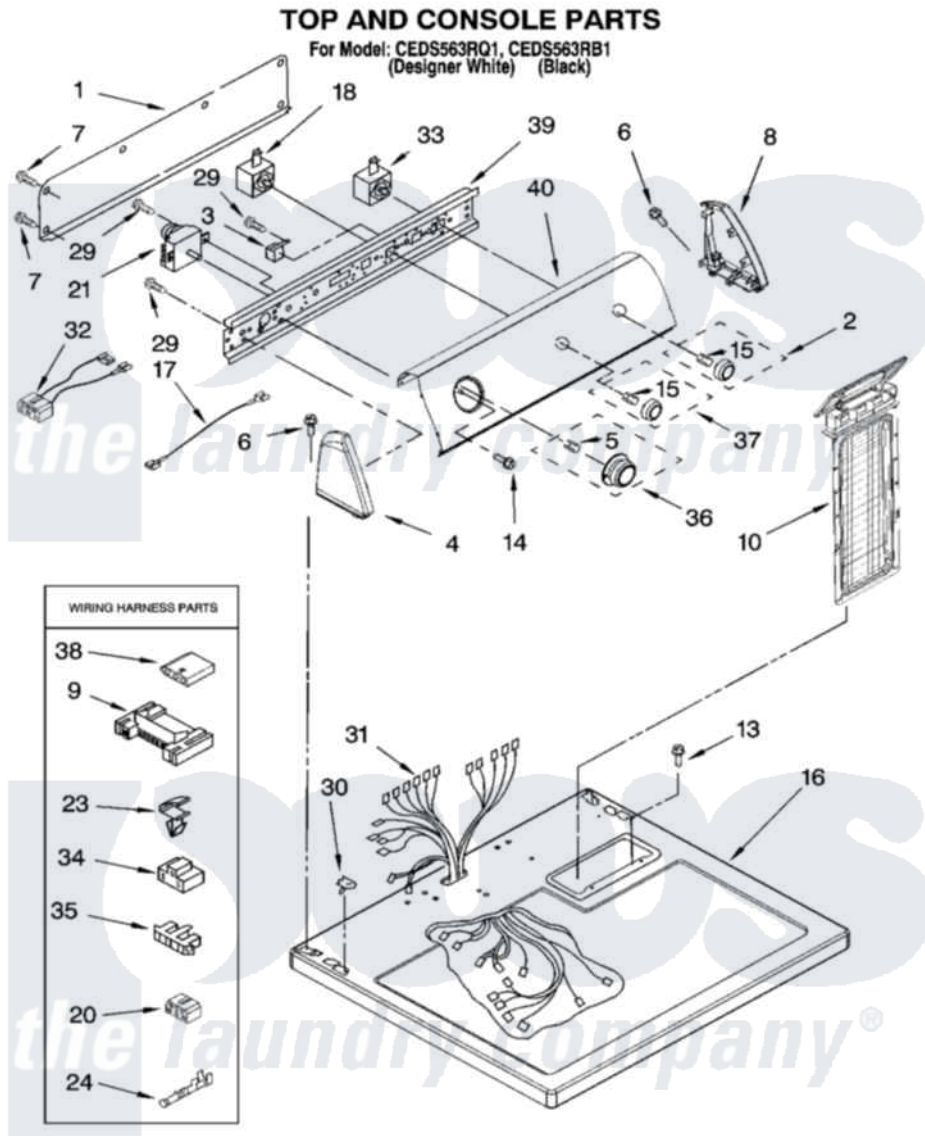

Whirlpool CEDS563RQ1 02 - TOP AND CONSOLE PARTS

8180963

3

Whirlpool [Residential Whirlpool CEDS563RQ1 Dryer Parts](#) Parts Diagram 02 - TOP AND CONSOLE PARTS
Click on the part number to view part

Item	Original Part Number	Replaced By	Status	Part Description
1	8274261			Do-It-Yourself Repair Manuals
2	8538959			Knob, Push-To-Start
3	694419			Mini-Buzzer
4	8271365	279962		Endcap
"	8271367	279964		Endcap
5	688805			Clip, Spring Knob
6	388326			Screw, 8-18 X 1.25
7	693995			Screw, Hex Head
8	8271359	279962		Endcap
"	8271361	279964		Endcap
9	3395683			Receptacle, Multi-Terminal
10	8558463			HAndle And Lint Screen Assembly
"	8558465			Screen, Lint
13	688983	487240		Screw, For Mtg. Service Capacitor
14	8533951	3400859		Screw, Grounding

15	8536939		Clip, Knob
16	8557930	8563985	Top
"	8557925		Not Available Top (Black)
17	3401671		Wire, Jumper
"	3401668		Wire, Jumper
18	3399638		Switch, Temperature
20	3347243		Block, Disconnect
21	3979618		Timer Assembly
23	3394427		Clip-Harness
24	94614		Terminal
29	8533971	90767	Screw, 8A X 3/8 HeX Washer Head Tapping
30	357213		Nut, Push-In
31	8299873	8576503	Harness, Wiring
32	3396028	8283286	Wire-Jumper
33	3398094		Switch, Push To Start
34	3401144		Connector
35	3397269		Connector, Timer
36	8538953		Timer Knob Assembly
37	8538957		Knob, Control
38	3936144		Do-It-Yourself Repair Manuals
39	8271418		Bracket, Control
40	8577342		Panel, Control