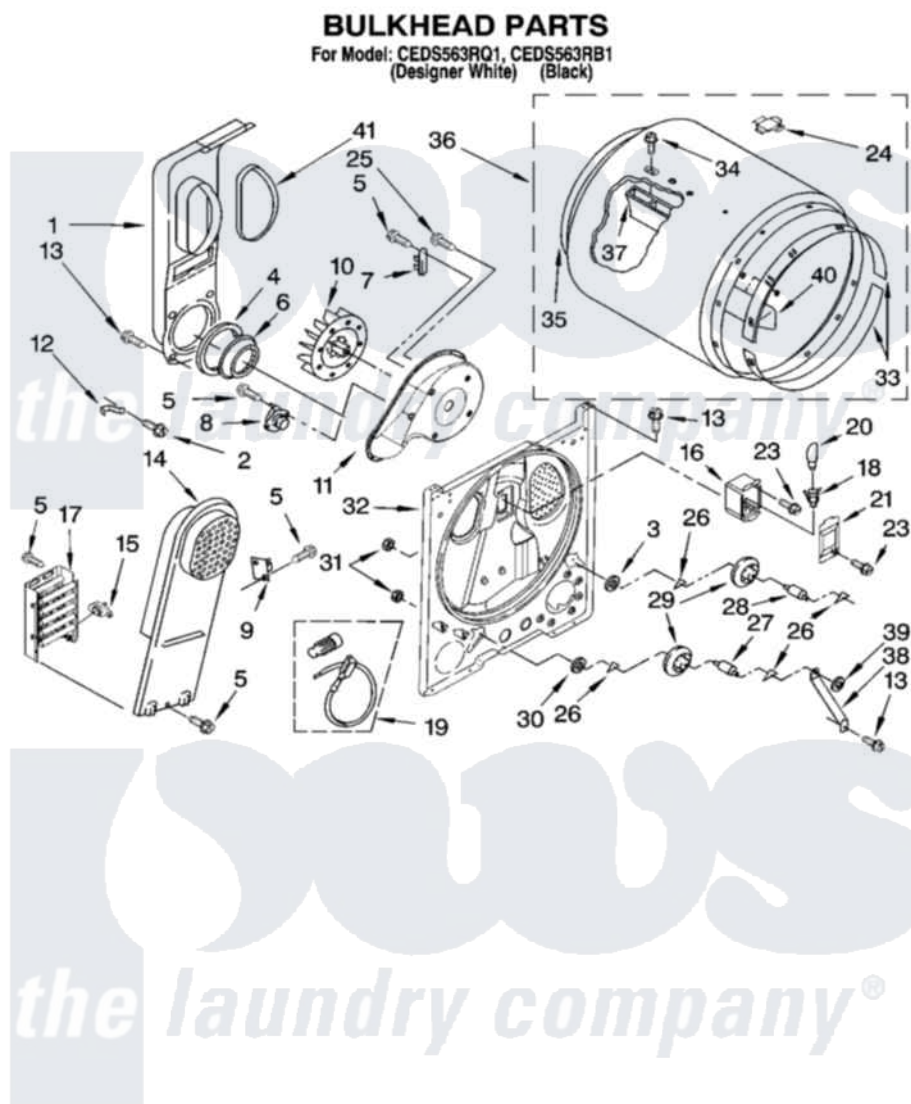

# Whirlpool CEDS563RQ1 03 - BULKHEAD PARTS, OPTIONAL PARTS (NOT INCLUDED)

8180963

5

Whirlpool [Residential Whirlpool CEDS563RQ1 Dryer Parts](#) Parts Diagram 03 - BULKHEAD PARTS, OPTIONAL PARTS (NOT INCLUDED)

[Click on the part number to view part](#)

Item	Original Part Number	Replaced By	Status	Part Description
1	<a href="#">348368</a>			Lint Chute Assembly
2	<a href="#">489463</a>			Screw, 8-18 X 1/16
3	<a href="#">3388703</a>			Washer, Support
4	<a href="#">347139</a>			Seal, Lint Chute
5	<a href="#">90767</a>			Screw, 8A X 3/8 HeX Washer Head Tapping
6	<a href="#">696302</a>			Shield, Exhaust
7	<a href="#">3392519</a>			Thermal Limiter
8	<a href="#">3387134</a>			Thermostat, Internal-Bias
9	3977393	<a href="#">279816</a>		Cutoff-Tml
10	<a href="#">694089</a>			Wheel, Blower
11	<a href="#">8577230</a>			Housing, Blower
12	<a href="#">8066155</a>			Clip, Heater Box
13	343641	<a href="#">681414</a>		Screw, 10AB X 1/2
14	<a href="#">8541818</a>			Box, Heater