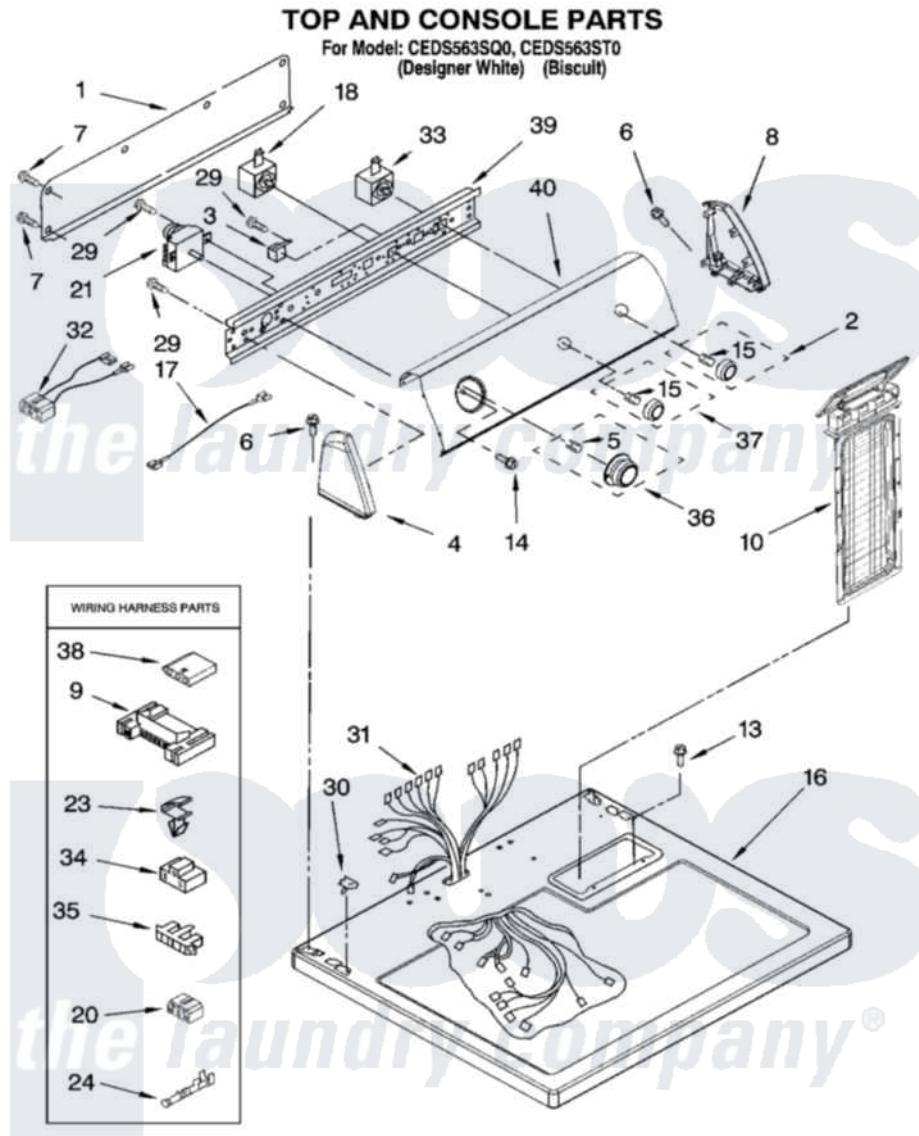

Whirlpool CEDS563SQ0 02 - TOP AND CONSOLE PARTS

Whirlpool [Residential Whirlpool CEDS563SQ0 Dryer Parts](#) Parts Diagram 02 - TOP AND CONSOLE PARTS
Click on the part number to view part

Item	Original Part Number	Replaced By	Status	Part Description
1	8274261			Do-It-Yourself Repair Manuals
2	8538959			Knob, Push-To-Start
"	8538960			Knob, Push-To-Start
3	694419			Mini-Buzzer
4	8271365	279962		Endcap
"	8271368	279965		Endcap
5	688805			Clip, Spring Knob
6	388326			Screw, 8-18 X 1.25
7	693995			Screw, Hex Head
8	8271359	279962		Endcap
"	8271362	279965		Endcap
9	3395683			Receptacle, Multi-Terminal
10	8558463			HAndle And Lint Screen Assembly
"	8558464			Screen, Lint
13	688983	487240		Screw, For Mtg. Service Capacitor

14	8533951	3400859	Screw, Grounding
15	8536939		Clip, Knob
16	8557930	8563985	Top
"	8557931	8563986	Top
17	3401671		Wire, Jumper
"	3401668		Wire, Jumper
18	3399638		Switch, Temperature
20	3347243		Block, Disconnect
21	3979618		Timer Assembly
23	3394427		Clip-Harness
24	94614		Terminal
29	8533971	90767	Screw, 8A X 3/8 HeX Washer Head Tapping
30	357213		Nut, Push-In
31	8299871	8576502	Harness, Wiring
32	3396028	8283286	Wire-Jumper
33	3398094		Switch, Push To Start
34	3401144		Connector
35	3397269		Connector, Timer
36	8538953		Timer Knob Assembly
"	8538954		Timer Knob Assembly
37	8538957		Knob, Control
"	8538958		Knob, Control
38	3936144		Do-It-Yourself Repair Manuals
39	8271418		Bracket, Control
40	W10111095		Panel, Control
"	W10111096	W10151367	Panel-Control