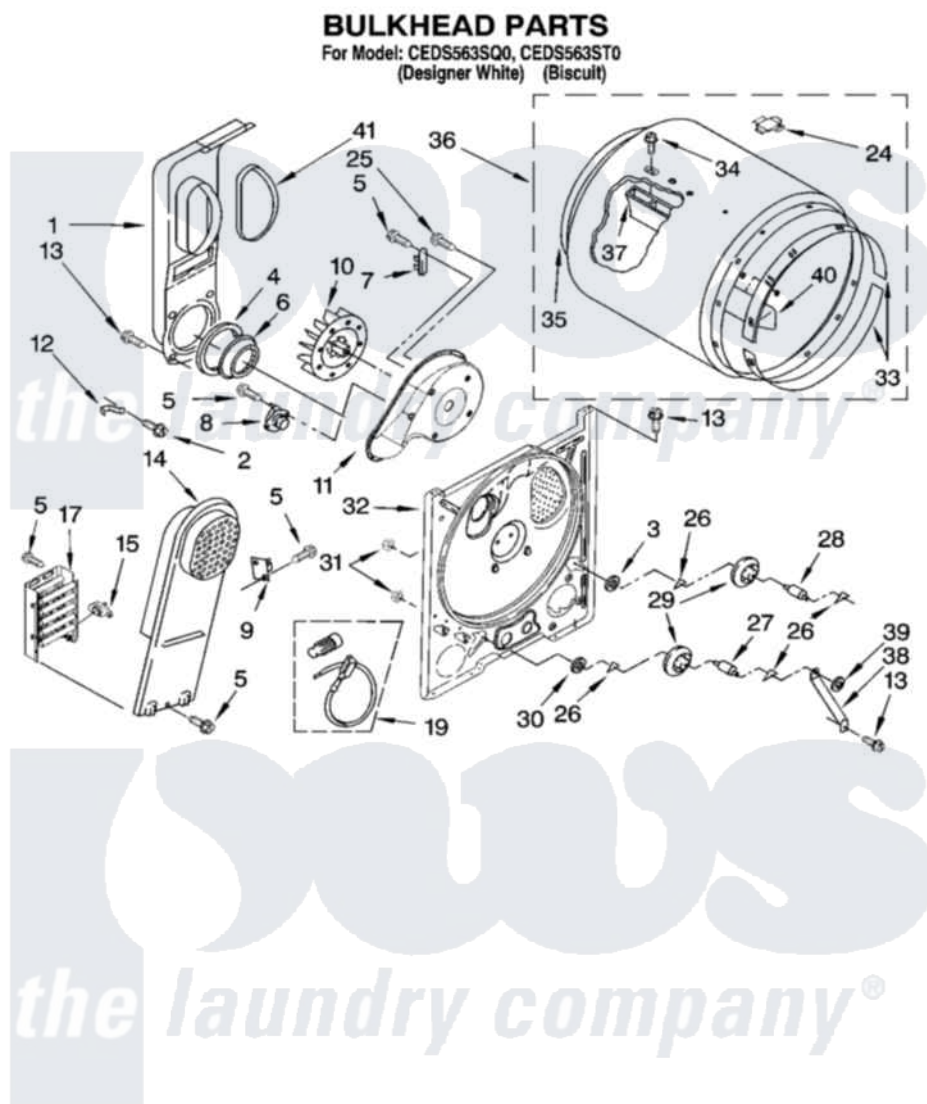

**Whirlpool CEDS563SQ0 03 - BULKHEAD PARTS, OPTIONAL PARTS (NOT INCLUDED)**

W10114347

5

Whirlpool [Residential Whirlpool CEDS563SQ0 Dryer Parts](#) Parts Diagram 03 - BULKHEAD PARTS, OPTIONAL PARTS (NOT INCLUDED)

[Click on the part number to view part](#)

| Item | Original Part Number    | Replaced By            | Status | Part Description                        |
|------|-------------------------|------------------------|--------|---|
| 1    | <a href="#">348368</a>  |                        |        | Lint Chute Assembly                     |
| 2    | <a href="#">489463</a>  |                        |        | Screw, 8-18 X 1/16                      |
| 3    | <a href="#">3388703</a> |                        |        | Washer, Support                         |
| 4    | <a href="#">347139</a>  |                        |        | Seal, Lint Chute                        |
| 5    | <a href="#">90767</a>   |                        |        | Screw, 8A X 3/8 HeX Washer Head Tapping |
| 6    | <a href="#">696302</a>  |                        |        | Shield, Exhaust                         |
| 7    | <a href="#">3392519</a> |                        |        | Thermal Limiter                         |
| 8    | <a href="#">3387134</a> |                        |        | Thermostat, Internal-Bias               |
| 9    | 3977393                 | <a href="#">279816</a> |        | Cutoff-Tml                              |
| 10   | <a href="#">694089</a>  |                        |        | Wheel, Blower                           |
| 11   | <a href="#">8577230</a> |                        |        | Housing, Blower                         |
| 12   | 3398161                 |                        |        | CLIP                                    |
| 13   | 343641                  | <a href="#">681414</a> |        | Screw, 10AB X 1/2                       |
| 14   | <a href="#">8541818</a> |                        |        | Box, Heater                             |