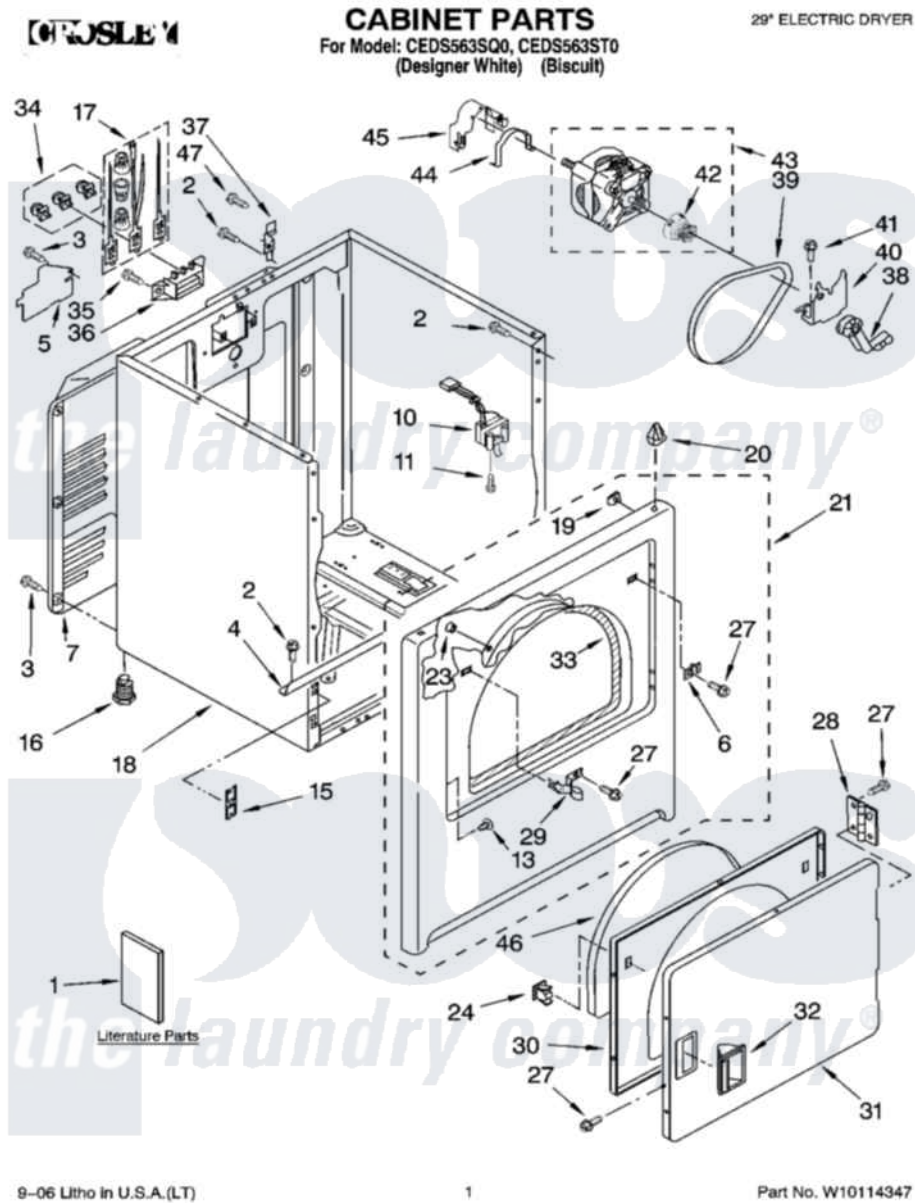

# Whirlpool CEDS563ST0 01 - CABINET PARTS

9-06 Litho in U.S.A.(LT)

1

Part No. W10114347

Whirlpool Residential Whirlpool CEDS563ST0 Dryer Parts Parts Diagram 01 - CABINET PARTS

[Click on the part number to view part](#)

Item	Original Part Number	Replaced By	Status	Part Description
1	8577187		Not Available	Instructions, Installation
"	8577364		Not Available	Sheet, Cycle Feature
"	8578544		Not Available	Guide, Use & Care
"	3979703		Not Available	Wiring Diagram
"	BLANK		Not Available	Following May Be Purchased
"	BLANK		Not Available	DO-IT-YOURSELF REPAIR MANUALS
"	677818		Not Available	Manual, Do-It- Yourself Repair (Dryer)
2	343641	<a href="#">681414</a>		Screw, 10AB X 1/2
3	<a href="#">693995</a>			Screw, Hex Head
4	<a href="#">8541400</a>			Bracket, Cabinet
5	<a href="#">3396795</a>			Cover, Terminal Block
6	<a href="#">3403630</a>			Plug, Strike Hole
"	<a href="#">3403632</a>			Plug, Strike Hole
7	3396805	<a href="#">280043</a>		Panel-Rear
10	<a href="#">3406107</a>			Door Switch Assembly