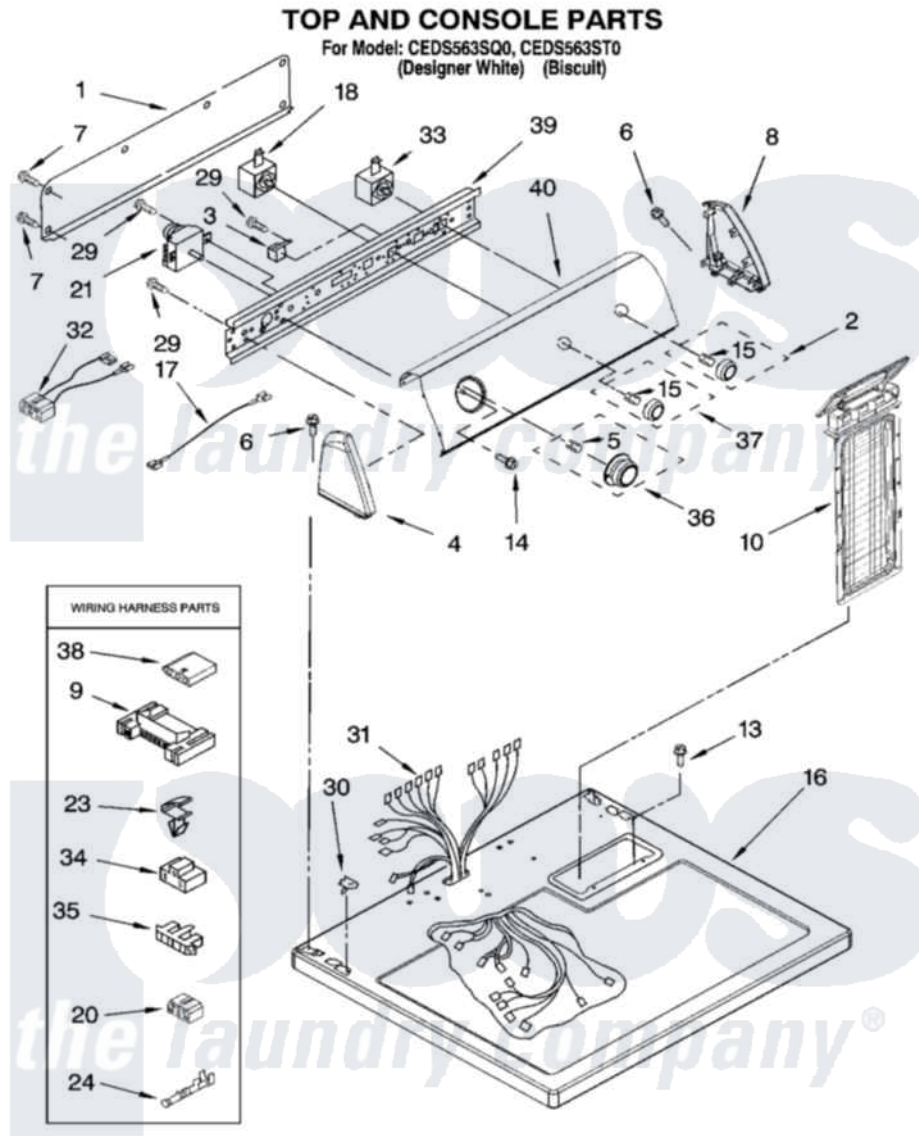

Whirlpool CEDS563ST0 02 - TOP AND CONSOLE PARTS

Whirlpool [Residential Whirlpool CEDS563ST0 Dryer Parts](#) Parts Diagram 02 - TOP AND CONSOLE PARTS
Click on the part number to view part

Item	Original Part Number	Replaced By	Status	Part Description
1	8274261			Do-It-Yourself Repair Manuals
2	8538959			Knob, Push-To-Start
"	8538960			Knob, Push-To-Start
3	694419			Mini-Buzzer
4	8271365	279962		Endcap
"	8271368	279965		Endcap
5	688805			Clip, Spring Knob
6	388326			Screw, 8-18 X 1.25
7	693995			Screw, Hex Head
8	8271359	279962		Endcap
"	8271362	279965		Endcap
9	3395683			Receptacle, Multi-Terminal
10	8558463			HANdle And Lint Screen Assembly
"	8558464			Screen, Lint
13	688983	487240		Screw, For Mtg. Service Capacitor

14	8533951	3400859	Screw, Grounding
15	8536939		Clip, Knob
16	8557930	8563985	Top
"	8557931	8563986	Top
17	3401671		Wire, Jumper
"	3401668		Wire, Jumper
18	3399638		Switch, Temperature
20	3347243		Block, Disconnect
21	3979618		Timer Assembly
23	3394427		Clip-Harness
24	94614		Terminal
29	8533971	90767	Screw, 8A X 3/8 HeX Washer Head Tapping
30	357213		Nut, Push-In
31	8299871	8576502	Harness, Wiring
32	3396028	8283286	Wire-Jumper
33	3398094		Switch, Push To Start
34	3401144		Connector
35	3397269		Connector, Timer
36	8538953		Timer Knob Assembly
"	8538954		Timer Knob Assembly
37	8538957		Knob, Control
"	8538958		Knob, Control
38	3936144		Do-It-Yourself Repair Manuals
39	8271418		Bracket, Control
40	W10111095		Panel, Control
"	W10111096	W10151367	Panel-Control