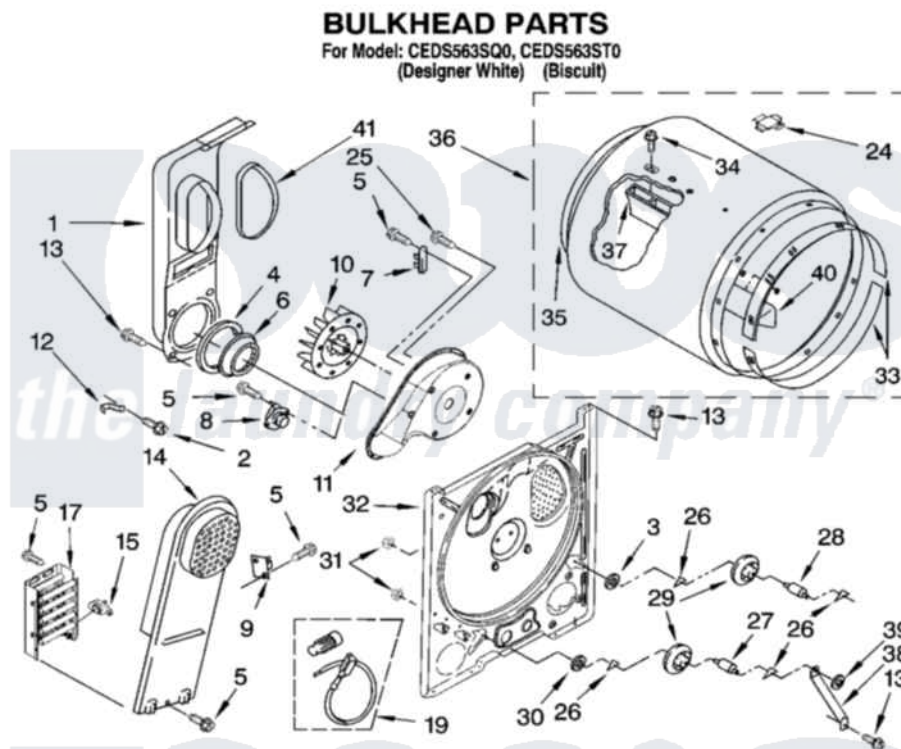

Whirlpool CEDS563ST0 03 - BULKHEAD PARTS, OPTIONAL PARTS (NOT INCLUDED)

W10114347

5

Whirlpool [Residential Whirlpool CEDS563ST0 Dryer Parts](#) Parts Diagram 03 - BULKHEAD PARTS, OPTIONAL PARTS (NOT INCLUDED)

[Click on the part number to view part](#)

Item	Original Part Number	Replaced By	Status	Part Description
1	348368			Lint Chute Assembly
2	489463			Screw, 8-18 X 1/16
3	3388703			Washer, Support
4	347139			Seal, Lint Chute
5	90767			Screw, 8A X 3/8 HeX Washer Head Tapping
6	696302			Shield, Exhaust
7	3392519			Thermal Limiter
8	3387134			Thermostat, Internal-Bias
9	3977393	279816		Cutoff-Tml
10	694089			Wheel, Blower
11	8577230			Housing, Blower
12	3398161			CLIP
13	343641	681414		Screw, 10AB X 1/2
14	8541818			Box, Heater

15	3977767		Thermostat, High Limit 250 F
17	3403585	279838	Element
19	279457		Wire Kit, Terminal
24	8066086		Plug, Drum Hole
25	3390647	488729	Screw
26	690997		Washer, Thrust
27	3399506	W10359270	Shaft, Drum Roller Threads
28	3399507	W10359269	Shaft, Drum Roller Threads
29	3397590	349241T	Support
30	348197		Washer, Support
31	3359452		Nut, Lock
32	3403410		Bulkhead
33	692526	279441	BeaRng-Rng
34	97787	W10109200	Screw, Baffle Mounting
35	3406130	279857	Seal
36	695587		Drum Assembly
37	692490		Baffle, Drum
38	3976434		Bracket, Support Shaft
39	90296		Nut, Push On
40	3403636		Baffle, Drum
41	339956		Seal, Air Duct To Bulkhead
	BLANK	Not Available	ACCESSORY PARTS
"	279948	4392065	Kit, Dryer Repair
"	8522199		Accessory Parts
"	3404351		Accessory Parts
"	72017		Paint, Touch-Up
"	350930		Paint, Pressurized Spray B
"	350938		Paint, Pressurized Spray B
"	799344		Paint, Touch-Up)