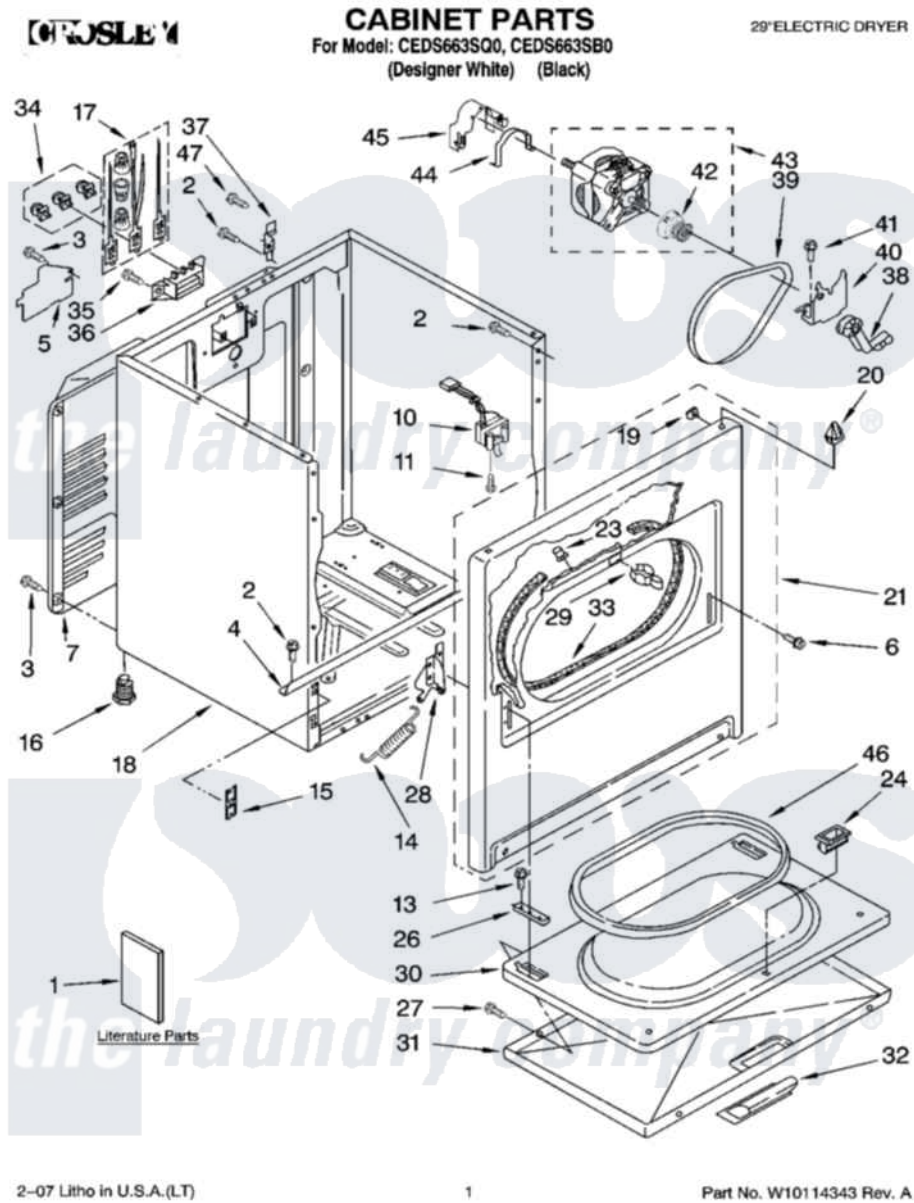

Whirlpool CEDS663SB0 01 - CABINET PARTS

2-07 Litho in U.S.A.(LT)

1

Part No. W10114343 Rev. A

Whirlpool Residential Whirlpool CEDS663SB0 Dryer Parts Parts Diagram 01 - CABINET PARTS
 Click on the part number to view part

Item	Original Part Number	Replaced By	Status	Part Description
1	8577187		Not Available	Instructions, Installation
"	8577364		Not Available	Sheet, Cycle Feature
"	8578544		Not Available	Guide, Use & Care
"	3979703		Not Available	Wiring Diagram
"	BLANK		Not Available	Following May Be Purchased DO-IT-YOURSELF REPAIR MANUALS
"	677818		Not Available	Manual, Do-It- Yourself Repair (Dryer)
2	343641	681414		Screw, 10AB X 1/2
3	693995			Screw, Hex Head
4	8541400			Bracket, Cabinet
5	3396795			Cover, Terminal Block
6	342043	486146		Screw
7	3396805	280043		Panel-Rear
10	3406107			Door Switch Assembly
11	697773	3395530		Screw

13	3357011	308685	Side Trim)
14	W10041960		Spring, Door
15	3394083		Clip, Front Panel
16	3392100	49621	Feet-Leveling
"	279810		Foot-Optional
17	279318		Terminal Tinned And Brass Panel
18	8530603	8533643	Cabinet
"	8530605		Cabinet
19	98234		Clip, U-Bend
20	690363	18776	Lock, Front Top
21	695620	279443	Panel
"	3978795	280041	Panel
23	685203	279220	Clip
24	3389441		Door Catch Assembly
26	337189		Clip, Hinge
27	694091		Trim, Side Right Hand
28	8066056		Hinge, Door
"	8066057		Hinge, Door
29	696144	279570	Latch
30	695737		Door, Rear
31	3393549		Door, Front
"	3403110		Door, Front
32	690270	348721	Handle
"	3978791		Handle, Door
33	3406129		Seal And Bearing Assembly
34	279393		Terminal Block Screw Kit
35	3393008	308685	Side Trim)
36	3397659		Block, Terminal
37	8066217		Hinge, Top
38	691366		Idler And Pulley Assembly
39	8066065	341241	Belt
40	348780		Base, Motor
41	3400500		Bolt, 3405245 5/16-18 X 3/4
42	8066184		Pulley, Motor
43	8066206	279827	Motor-Drve
44	660658		Clamp, Motor Mounting 343481 685441
45	3404162		Clamp, Motor
46	3390731		Seal, Door
47	697776	4331106	Screw, No.10-32 X 7/16