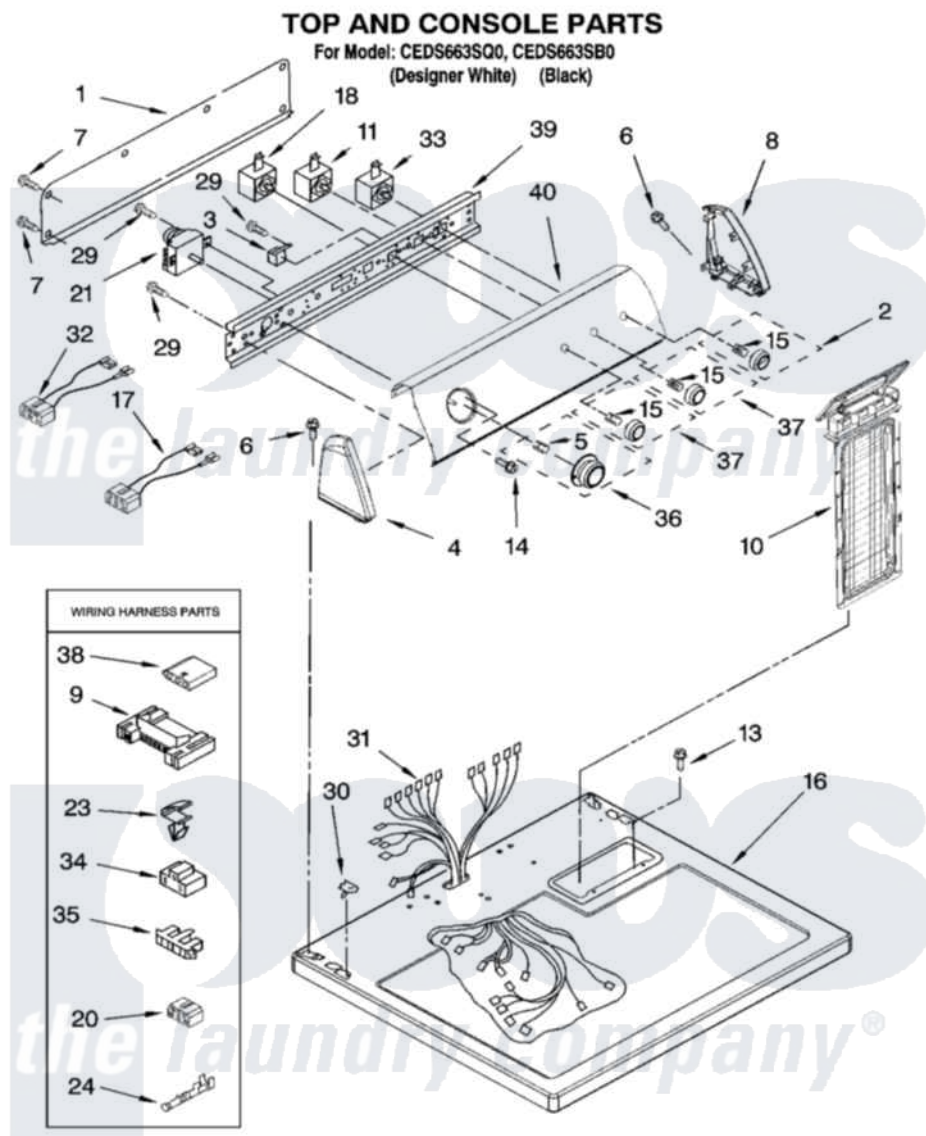

# Whirlpool CEDS663SB0 02 - TOP AND CONSOLE PARTS

Whirlpool [Residential Whirlpool CEDS663SB0 Dryer Parts](#) Parts Diagram 02 - TOP AND CONSOLE PARTS  
Click on the part number to view part

Item	Original Part Number	Replaced By	Status	Part Description
1	<a href="#">8274261</a>			Do-It-Yourself Repair Manuals
2	<a href="#">8538959</a>			Knob, Push-To-Start
3	<a href="#">694419</a>			Mini-Buzzer
4	8271365	<a href="#">279962</a>		Endcap
"	8271367	<a href="#">279964</a>		Endcap
5	<a href="#">688805</a>			Clip, Spring Knob
6	<a href="#">388326</a>			Screw, 8-18 X 1.25
7	<a href="#">693995</a>			Screw, Hex Head
8	8271359	<a href="#">279962</a>		Endcap
"	8271361	<a href="#">279964</a>		Endcap
9	<a href="#">3395683</a>			Receptacle, Multi-Terminal
10	<a href="#">8558463</a>			HANdle And Lint Screen Assembly
"	<a href="#">8558465</a>			Screen, Lint
11	<a href="#">3405152</a>			Switch, Wrinkle Shield
13	688983	<a href="#">487240</a>		Screw, For Mtg. Service Capacitor