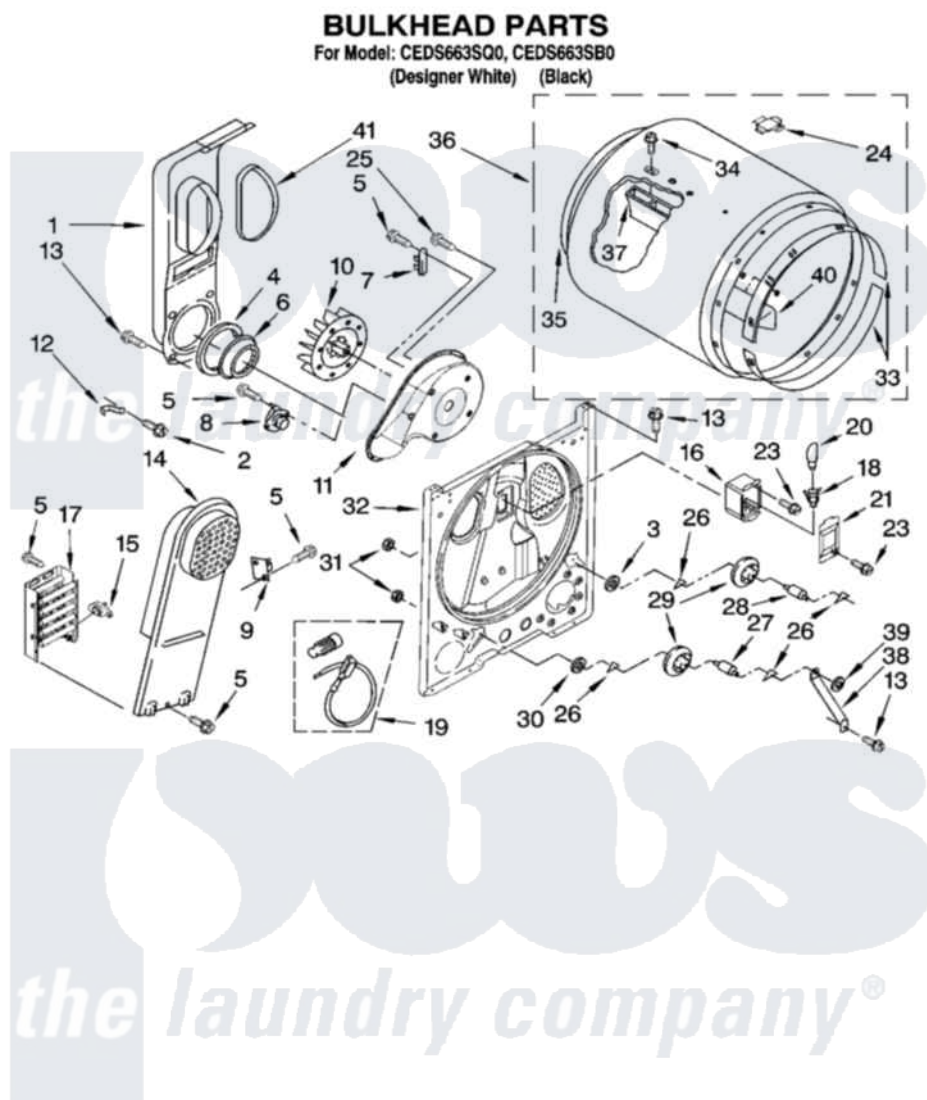

Whirlpool CEDS663SB0 03 - BULKHEAD PARTS, OPTIONAL PARTS (NOT INCLUDED)

W10114343

5

Whirlpool [Residential Whirlpool CEDS663SB0 Dryer Parts](#) Parts Diagram 03 - BULKHEAD PARTS, OPTIONAL PARTS (NOT INCLUDED)

[Click on the part number to view part](#)

Item	Original Part Number	Replaced By	Status	Part Description
1	348368			Lint Chute Assembly
2	489463			Screw, 8-18 X 1/16
3	3388703			Washer, Support
4	347139			Seal, Lint Chute
5	90767			Screw, 8A X 3/8 HeX Washer Head Tapping
6	696302			Shield, Exhaust
7	3392519			Thermal Limiter
8	3387134			Thermostat, Internal-Bias
9	3977393	279816		Cutoff-Tml
10	694089			Wheel, Blower
11	8577230			Housing, Blower
12	3398161			CLIP
13	343641	681414		Screw, 10AB X 1/2
14	8541818			Box, Heater

15	3977767		Thermostat, High Limit 250 F
16	3977373		Bracket, Drum Light
17	3403585	279838	Element
18	3403634	W10136369	Socket, Drum Light Assembly
19	279457		Wire Kit, Terminal
20	3406124	22002263	Lamp
21	3402841	8532165	Lens, Drum Light
23	487909	488729	Screw
24	8066086		Plug, Drum Hole
25	3390647	488729	Screw
26	690997		Washer, Thrust
27	3399506	W10359270	Shaft, Drum Roller Threads
28	3399507	W10359269	Shaft, Drum Roller Threads
29	3397590	349241T	Support
30	348197		Washer, Support
31	3359452		Nut, Lock
32	3403413		Bulkhead
33	692526	279441	BeaRng-Rng
34	97787	W10109200	Screw, Baffle Mounting
35	3406130	279857	Seal
36	695587		Drum Assembly
37	692490		Baffle, Drum
38	3976434		Bracket, Support Shaft
39	90296		Nut, Push On
40	3403636		Baffle, Drum
41	339956		Seal, Air Duct To Bulkhead
	BLANK		Not Available
			ACCESSORY PARTS
"	279948	4392065	Kit, Dryer Repair
"	8522199		Accessory Parts
"	3404351		Accessory Parts
"	72017		Paint, Touch-Up
"	350930		Paint, Pressurized Spray B
"	350938		Paint, Pressurized Spray B
"	799344		Paint, Touch-Up)