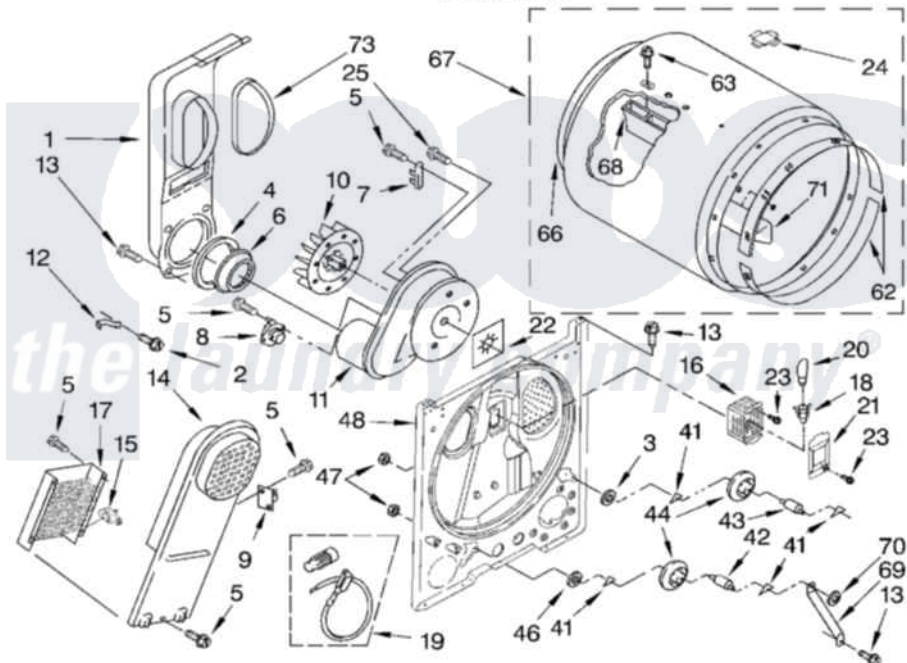

Whirlpool CEDS774MQ0 03 - BULKHEAD PARTS

BULKHEAD PARTS

For Model: CEDS774MQ0
(Designer White)

8180045

5

Whirlpool [Residential Whirlpool CEDS774MQ0 Dryer Parts](#) Parts Diagram 03 - BULKHEAD PARTS
Click on the part number to view part

Item	Original Part Number	Replaced By	Status	Part Description
1	348368			Lint Chute Assembly
2	489463			Screw, 8-18 X 1/16
3	3388703			Washer, Support
4	347139			Seal, Lint Chute
5	90767			Screw, 8A X 3/8 HeX Washer Head Tapping
6	696302			Shield, Exhaust
7	3392519			Thermal Limiter
8	3387134			Thermostat, Internal-Bias
9	3977393	279816		Cutoff-Tml
10	694089			Wheel, Blower
11	3405016	8577230		Housing, Blower
12	3398161			CLIP
13	343641	681414		Screw, 10AB X 1/2
14	3397566	8541818		Box, Heater
15	3977767			Thermostat, High Limit 250 F
16	3977373			Bracket, Drum Light

17	3403585	279838	Element
18	3403634	W10136369	Socket, Drum Light Assembly
19	279457		Wire Kit, Terminal
20	3406124	22002263	Lamp
21	3402841	8532165	Lens, Drum Light
22	3394196		Seal, Blower Shaft
23	487909	488729	Screw
24	8066086		Plug, Drum Hole
25	3390647	488729	Screw
41	690997		Washer, Thrust
42	3399506	W10359270	Shaft, Drum Roller Threads
43	3399507	W10359269	Shaft, Drum Roller Threads
44	3397588	349241T	Support
46	348197		Washer, Support
47	3359452		Nut, Lock
48	3403413		Bulkhead
62	692526	279441	BeaRng-Rng
63	97787	W10109200	Screw, Baffle Mounting
66	3406130	279857	Seal
67	695587		Drum Assembly
68	692490		Baffle, Drum
69	3976434		Bracket, Support Shaft
70	90296		Nut, Push On
71	3403636		Baffle, Drum
73	339956		Seal, Air Duct To Bulkhead