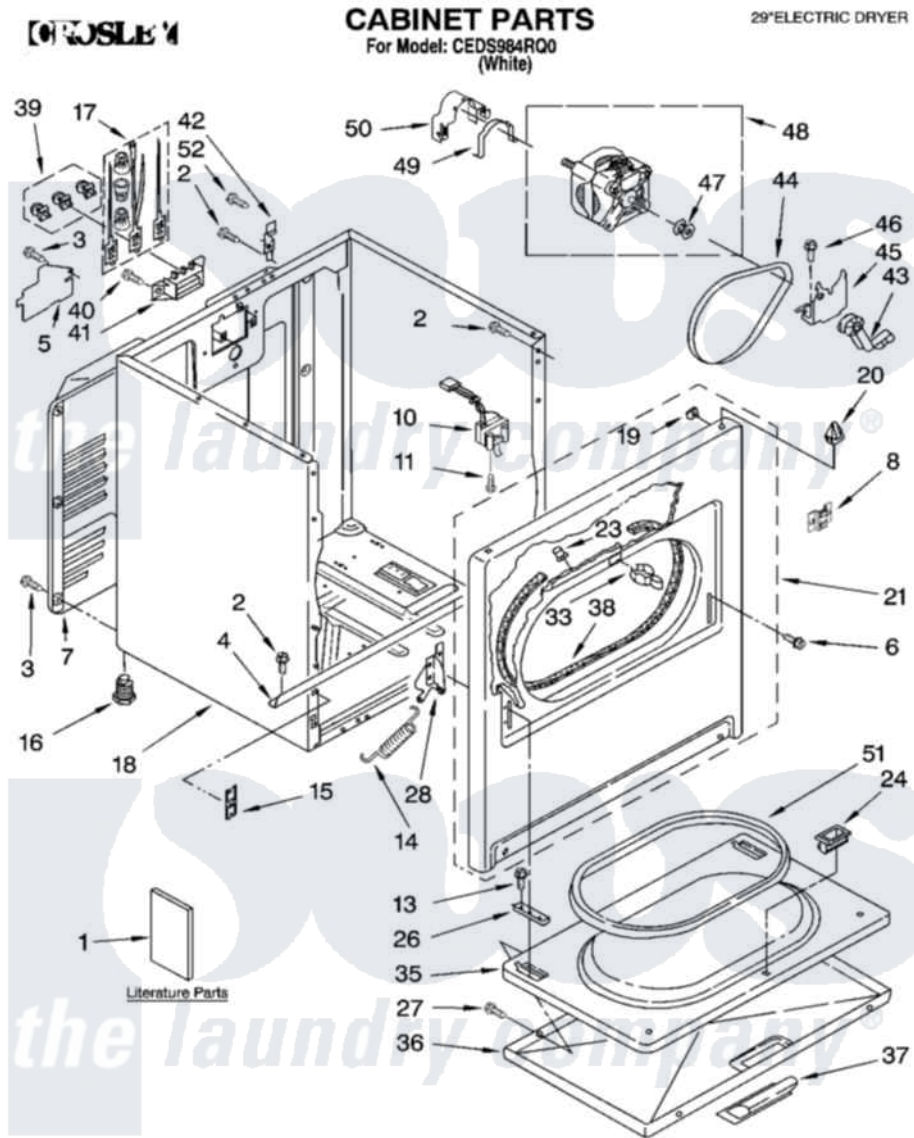

# Whirlpool CEDS984RQ0 01 - CABINET PARTS

8-05 Litho in U.S.A. (LT)

1

Part No. 8180793

Whirlpool [Residential Whirlpool CEDS984RQ0 Dryer Parts](#) Parts Diagram 01 - CABINET PARTS  
 Click on the part number to view part

Item	Original Part Number	Replaced By	Status	Part Description
1	8577187		Not Available	Instructions, Installation
"	8577364		Not Available	Sheet, Cycle Feature
"	8577802		Not Available	Guide, Use & Care
"	3406661		Not Available	Wiring Diagram
"	N/A		Not Available	Following May Be Purchased
"	N/A		Not Available	DO-IT-YOURSELF REPAIR MANUALS
"	677818		Not Available	Manual, Do-It- Yourself Repair (Dryer)
2	343641	<a href="#">681414</a>		Screw, 10AB X 1/2
3	<a href="#">693995</a>			Screw, Hex Head
4	<a href="#">8541400</a>			Bracket, Cabinet
5	<a href="#">3396795</a>			Cover, Terminal Block
6	342043	<a href="#">486146</a>		Screw
7	3396805	<a href="#">280043</a>		Panel-Rear
8	8546676	<a href="#">W10041960</a>		Spring, Door
10	<a href="#">3406107</a>			Door Switch Assembly