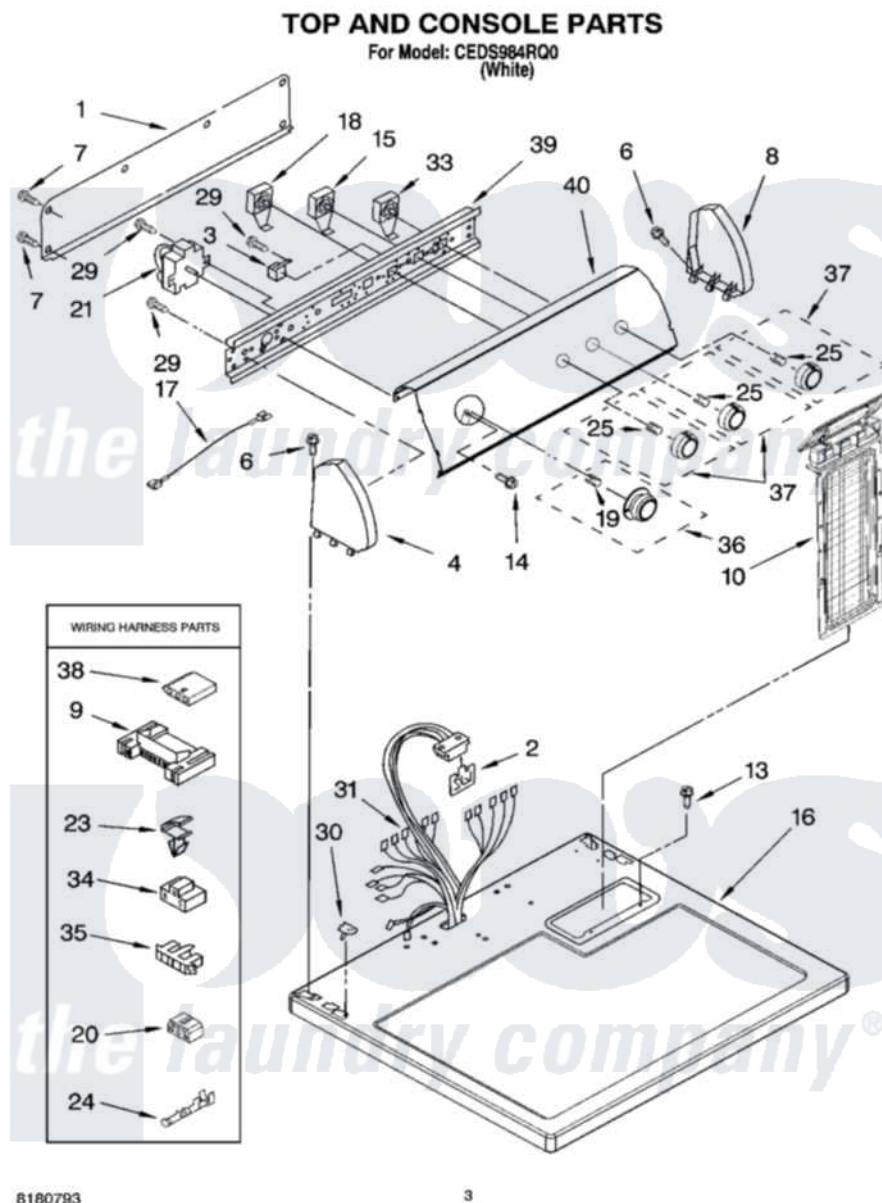

Whirlpool CEDS984RQ0 02 - TOP AND CONSOLE PARTS

Whirlpool Residential Whirlpool CEDS984RQ0 Dryer Parts Parts Diagram 02 - TOP AND CONSOLE PARTS
Click on the part number to view part

Item	Original Part Number	Replaced By	Status	Part Description
1	8274261			Do-It-Yourself Repair Manuals
2	8558178			Control, Electronic
3	694419			Mini-Buzzer
4	8271365	279962		Endcap
6	388326			Screw, 8-18 X 1.25
7	693995			Screw, Hex Head
8	8271359	279962		Endcap
9	3395683			Receptacle, Multi-Terminal
10	8558463			HAndle And Lint Screen Assembly
13	688983	487240		Screw, For Mtg. Service Capacitor
14	8533951	3400859		Screw, Grounding
15	3405154			Switch Rotary
16	8557930	8563985		Top
17	3401684			Jumper, Wire
18	8530152			Switch, Temperature

19	688805		Clip, Spring Knob
20	3347243		Block, Disconnect
21	3406725		Timer Assembly
23	3394427		Clip-Harness
24	94614		Terminal
25	8536939		Clip, Knob
29	8533971	90767	Screw, 8A X 3/8 HeX Washer Head Tapping
30	357213		Nut, Push-In
31	8299889	8576506	Harness, Wiring
33	3398095		Switch, Push-To-Start
34	3401144		Connector
35	3397269		Connector, Timer
36	8538953		Timer Knob Assembly
37	8538957		Knob, Control
38	3936144		Do-It-Yourself Repair Manuals
39	8271418		Bracket, Control
40	8577343		Panel, Control