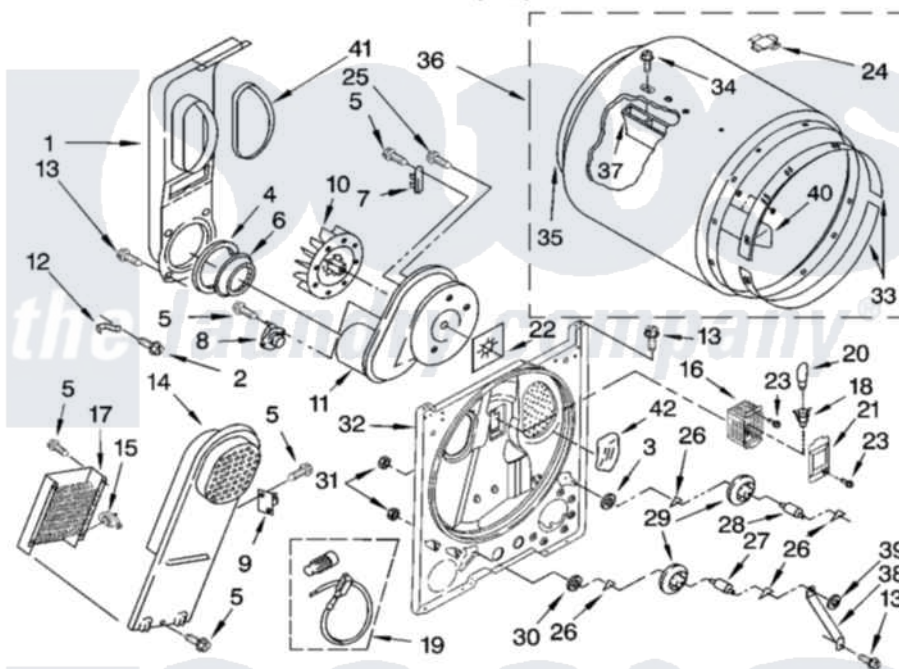

# Whirlpool CEDS984RQ0 03 - BULKHEAD PARTS, OPTIONAL PARTS (NOT INCLUDED)

## BULKHEAD PARTS

For Model: CEDS984RQ0  
(White)

8180793

5

Whirlpool [Residential Whirlpool CEDS984RQ0 Dryer Parts](#) Parts Diagram 03 - BULKHEAD PARTS, OPTIONAL PARTS (NOT INCLUDED)

[Click on the part number to view part](#)

Item	Original Part Number	Replaced By	Status	Part Description
1	<a href="#">348368</a>			Lint Chute Assembly
2	<a href="#">489463</a>			Screw, 8-18 X 1/16
3	<a href="#">3388703</a>			Washer, Support
4	<a href="#">347139</a>			Seal, Lint Chute
5	<a href="#">90767</a>			Screw, 8A X 3/8 HeX Washer Head Tapping
6	<a href="#">696302</a>			Shield, Exhaust
7	<a href="#">3392519</a>			Thermal Limiter
8	<a href="#">8318268</a>			Thermostat, Internal-Bias
9	3977393	<a href="#">279816</a>		Cutoff-Tml
10	<a href="#">694089</a>			Wheel, Blower
11	<a href="#">8577230</a>			Housing, Blower
12	3398161			CLIP
13	343641	<a href="#">681414</a>		Screw, 10AB X 1/2
14	<a href="#">8541818</a>			Box, Heater