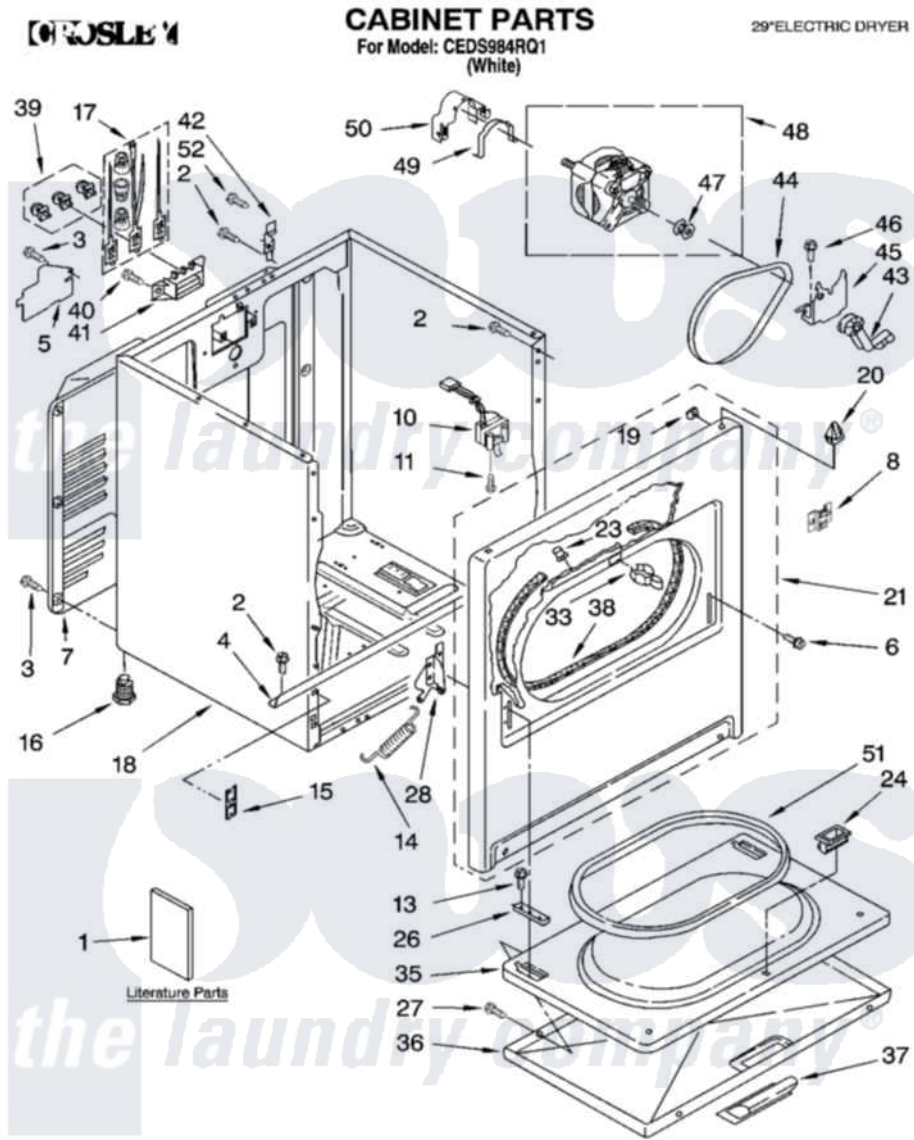

Whirlpool CEDS984RQ1 01 - CABINET PARTS

1-06 Litho in U.S.A. (LT)

1

Part No. 8181102

Whirlpool [Residential Whirlpool CEDS984RQ1 Dryer Parts](#) Parts Diagram 01 - CABINET PARTS
 Click on the part number to view part

| Item | Original Part Number | Replaced By | Status | Part Description |
|------|-------------------------|---------------------------|---------------|----------------------------------------|
| 1 | 8577187 | | Not Available | Instructions, Installation |
| " | 8577364 | | Not Available | Sheet, Cycle Feature |
| " | 8578544 | | Not Available | Guide, Use & Care |
| " | 8576803 | | Not Available | Wiring Diagram |
| " | BLANK | | Not Available | Following May Be Purchased |
| " | BLANK | | Not Available | DO-IT-YOURSELF REPAIR MANUALS |
| " | 677818 | | Not Available | Manual, Do-It- Yourself Repair (Dryer) |
| 2 | 343641 | 681414 | | Screw, 10AB X 1/2 |
| 3 | 693995 | | | Screw, Hex Head |
| 4 | 8541400 | | | Bracket, Cabinet |
| 5 | 3396795 | | | Cover, Terminal Block |
| 6 | 342043 | 486146 | | Screw |
| 7 | 3396805 | 280043 | | Panel-Rear |
| 8 | 8546676 | W10041960 | | Spring, Door |
| 10 | 3406107 | | | Door Switch Assembly |