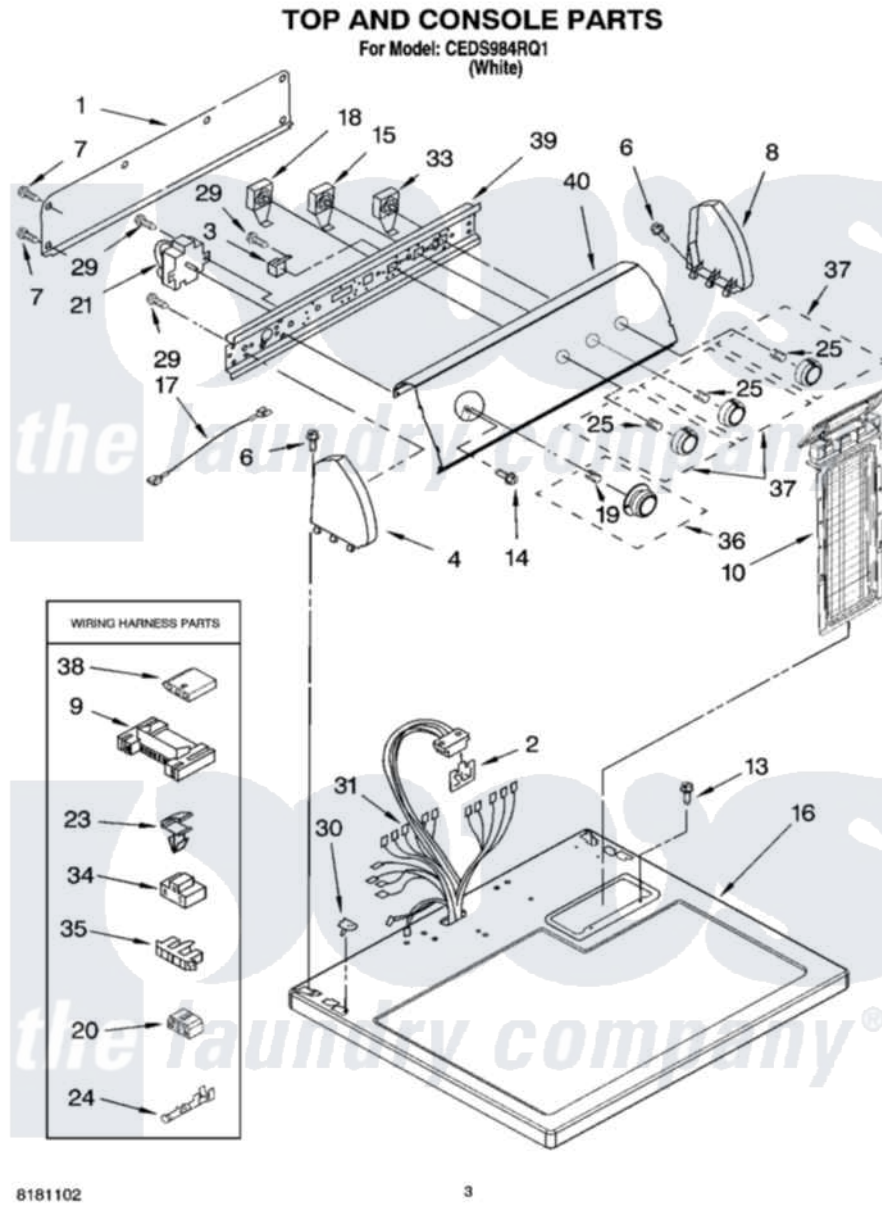

Whirlpool CEDS984RQ1 02 - TOP AND CONSOLE PARTS

Whirlpool Residential Whirlpool CEDS984RQ1 Dryer Parts Parts Diagram 02 - TOP AND CONSOLE PARTS
Click on the part number to view part

Item	Original Part Number	Replaced By	Status	Part Description
1	8274261			Do-It-Yourself Repair Manuals
2	8558178			Control, Electronic
3	694419			Mini-Buzzer
4	8271365	279962		Endcap
6	388326			Screw, 8-18 X 1.25
7	693995			Screw, Hex Head
8	8271359	279962		Endcap
9	3395683			Receptacle, Multi-Terminal
10	8558463			HAndle And Lint Screen Assembly
13	688983	487240		Screw, For Mtg. Service Capacitor
14	8533951	3400859		Screw, Grounding
15	3405154			Switch Rotary
16	8557930	8563985		Top
17	3401684			Jumper, Wire
18	8530152			Switch, Temperature

19	688805		Clip, Spring Knob
20	3347243		Block, Disconnect
21	3406725		Timer Assembly
23	3394427		Clip-Harness
24	94614		Terminal
25	8536939		Clip, Knob
29	8533971	90767	Screw, 8A X 3/8 HeX Washer Head Tapping
30	357213		Nut, Push-In
31	8299889	8576506	Harness, Wiring
33	3398095		Switch, Push-To-Start
34	3401144		Connector
35	3397269		Connector, Timer
36	8538953		Timer Knob Assembly
37	8538957		Knob, Control
38	3936144		Do-It-Yourself Repair Manuals
39	8271418		Bracket, Control
40	8577343		Panel, Control