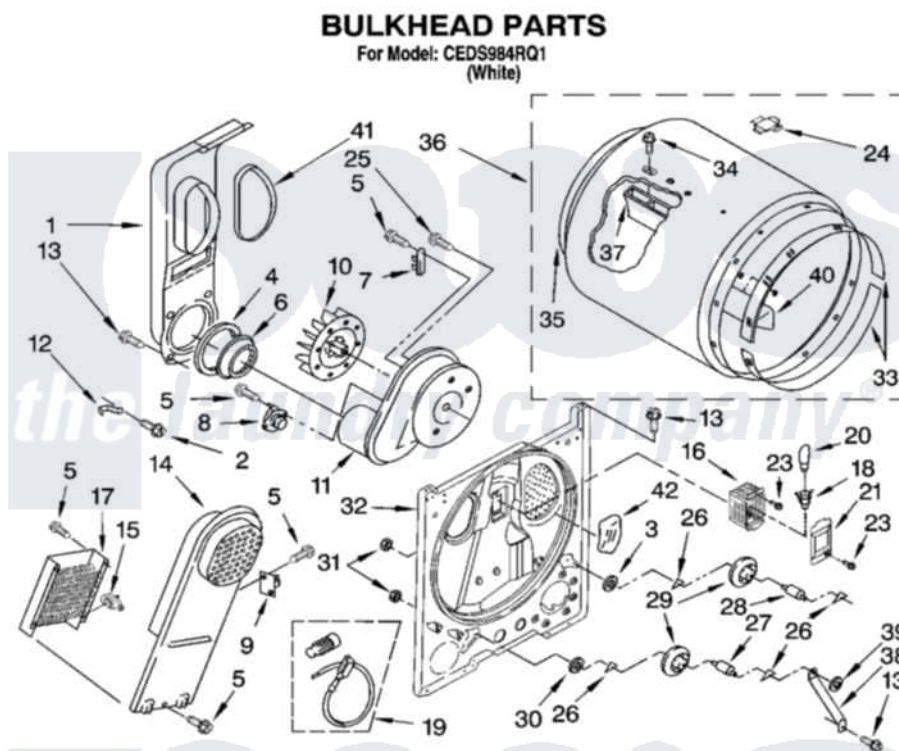

Whirlpool CEDS984RQ1 03 - BULKHEAD PARTS, OPTIONAL PARTS (NOT INCLUDED)

8181102

5

Whirlpool [Residential Whirlpool CEDS984RQ1 Dryer Parts](#) Parts Diagram 03 - BULKHEAD PARTS, OPTIONAL PARTS (NOT INCLUDED)

[Click on the part number to view part](#)

Item	Original Part Number	Replaced By	Status	Part Description
1	<a href="#">348368</a>			Lint Chute Assembly
2	<a href="#">489463</a>			Screw, 8-18 X 1/16
3	<a href="#">3388703</a>			Washer, Support
4	<a href="#">347139</a>			Seal, Lint Chute
5	<a href="#">90767</a>			Screw, 8A X 3/8 HeX Washer Head Tapping
6	<a href="#">696302</a>			Shield, Exhaust
7	<a href="#">3392519</a>			Thermal Limiter
8	<a href="#">8318268</a>			Thermostat, Internal-Bias
9	3977393	<a href="#">279816</a>		Cutoff-Tml
10	<a href="#">694089</a>			Wheel, Blower
11	<a href="#">8577230</a>			Housing, Blower
12	3398161			CLIP
13	343641	<a href="#">681414</a>		Screw, 10AB X 1/2
14	<a href="#">8541818</a>			Box, Heater