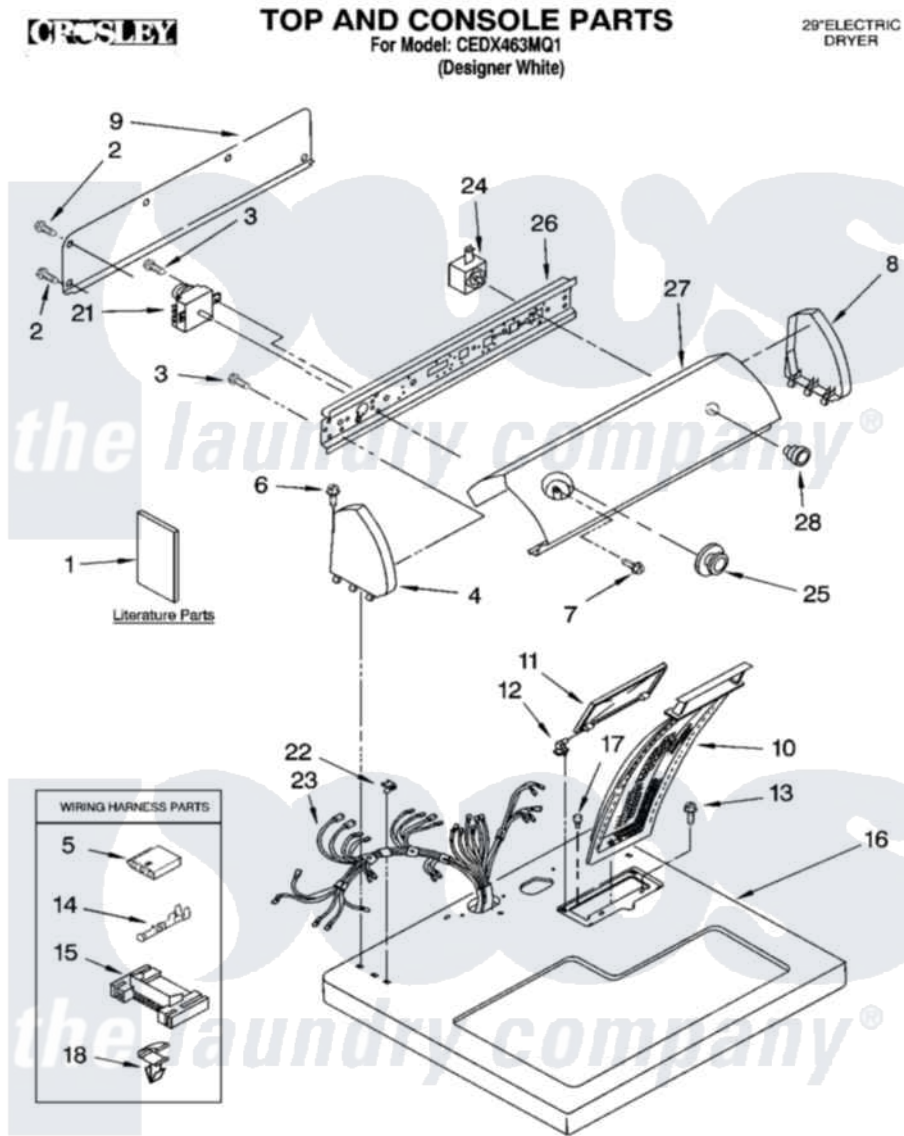

# Whirlpool CEDX463MQ1 01 - TOP AND CONSOLE PARTS

02-04 Litho in U.S.A.(djc)

1

Part No. 8180241

Whirlpool Residential Whirlpool CEDX463MQ1 Dryer Parts Parts Diagram 01 - TOP AND CONSOLE PARTS  
 Click on the part number to view part

Item	Original Part Number	Replaced By	Status	Part Description
1	LIT8535912		Not Available	Literature Parts (Guide, Use & Care)
"	LIT8535914		Not Available	Literature Parts (Instructions, Installation)
"	LIT8535909		Not Available	Literature Parts (Sheet, Cycle Feature)
"	LIT8528187		Not Available	Literature Parts (Wiring Diagram)
"	N/A		Not Available	Following May Be Purchased DO-IT-YOURSELF REPAIR MANUALS
"	LIT677818	<a href="#">677818L</a>		Diy
2	<a href="#">693995</a>			Screw, Hex Head
3	3390646	<a href="#">W10139210</a>		Screw, 8-18 X 5/16
4	8274437	<a href="#">279960</a>		Endcap
5	<a href="#">3936144</a>			Do-It-Yourself Repair Manuals
6	<a href="#">388326</a>			Screw, 8-18 X 1.25
7	<a href="#">3400859</a>			Screw, Grounding
8	8274434	<a href="#">279960</a>		Endcap

9	<a href="#">8274261</a>		Do-It-Yourself Repair Manuals
10	<a href="#">339392</a>		Screen, Lint
11	<a href="#">8283378</a>		Cover, Lint Screen
12	3978605	<a href="#">W10044470</a>	Hinge, RH
"	<a href="#">3978606</a>		Hinge, Lint Lid
13	688983	<a href="#">487240</a>	Screw, For Mtg. Service Capacitor
14	<a href="#">94614</a>		Terminal
15	<a href="#">3395683</a>		Receptacle, Multi-Terminal
16	8271390	<a href="#">8521918</a>	Top
17	297535	<a href="#">17258</a>	Bumper
18	<a href="#">3394427</a>		Clip-Harness
21	<a href="#">8299781</a>		Timer, 60 Hz
22	<a href="#">357213</a>		Nut, Push-In
23	8299867	<a href="#">W10450292</a>	Harness, Wiring
24	<a href="#">3977456</a>		Switch, Push-To-Start
25	8283182	<a href="#">3957746</a>	Knob
26	<a href="#">8271418</a>		Bracket, Control
27	<a href="#">3977936</a>		Panel, Control
28	3406133	<a href="#">3957800</a>	Knob, Push-To-Start